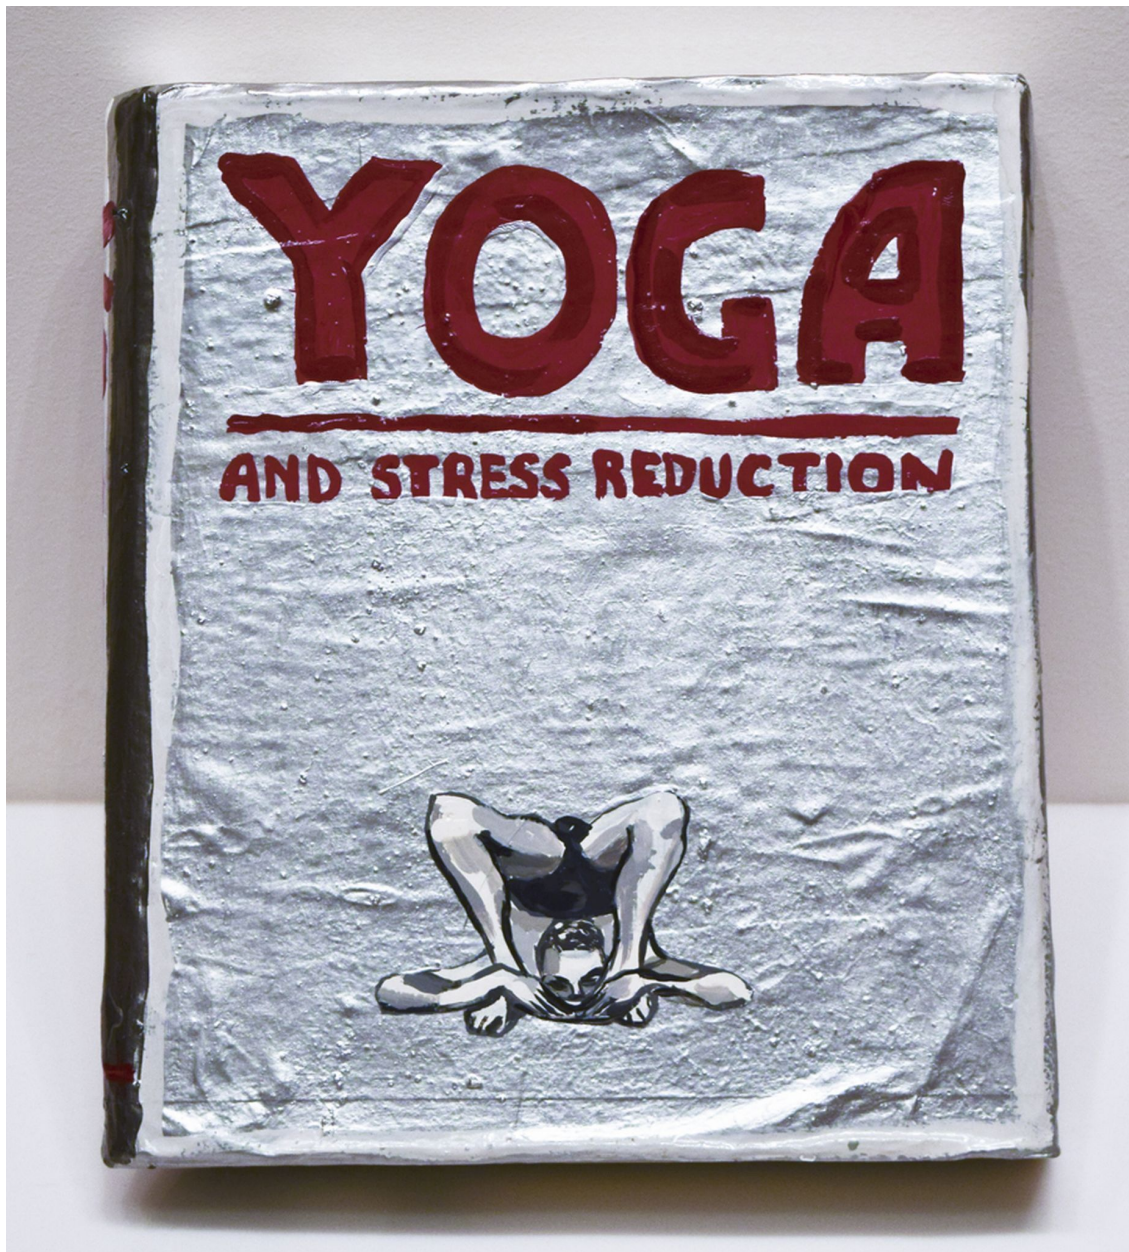

ROBISCHON

JEAN LOWE, *YOGA AND STRESS REDUCTION*
enamel on papier mache, 10 1/2 x 9 x 2 1/4 in. (26.7 x 22.9 x 5.7 cm)
JLO021