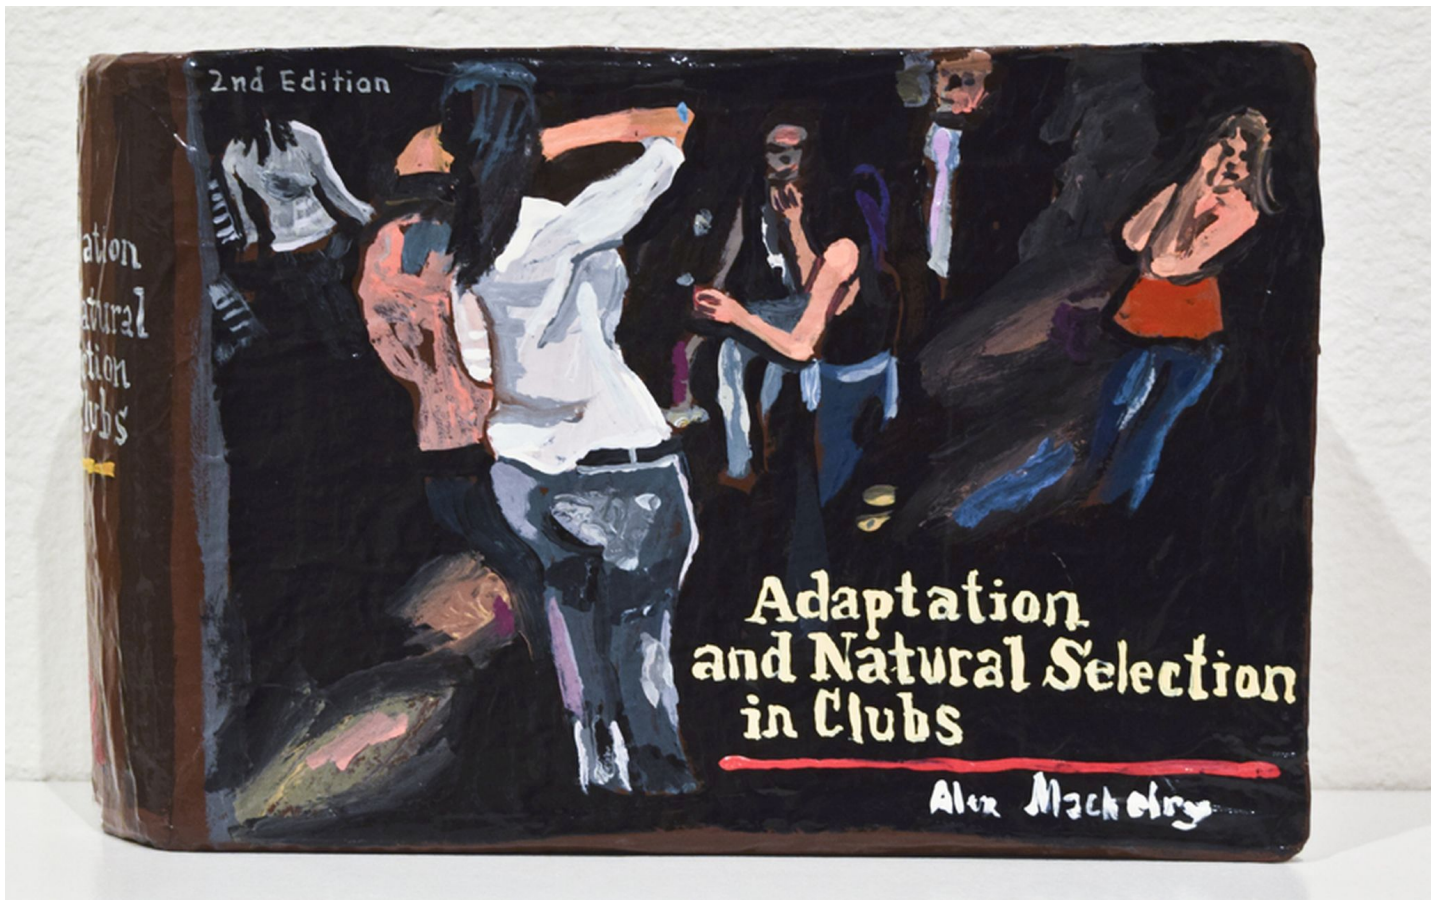

# ROBISCHON

JEAN LOWE, *ADAPTATION AND NATURAL SELECTION IN CLUBS*  
enamel on papier mache, 8 1/2 x 13 x 4 1/2 in. (21.6 x 33 x 11.4 cm)  
JLO010