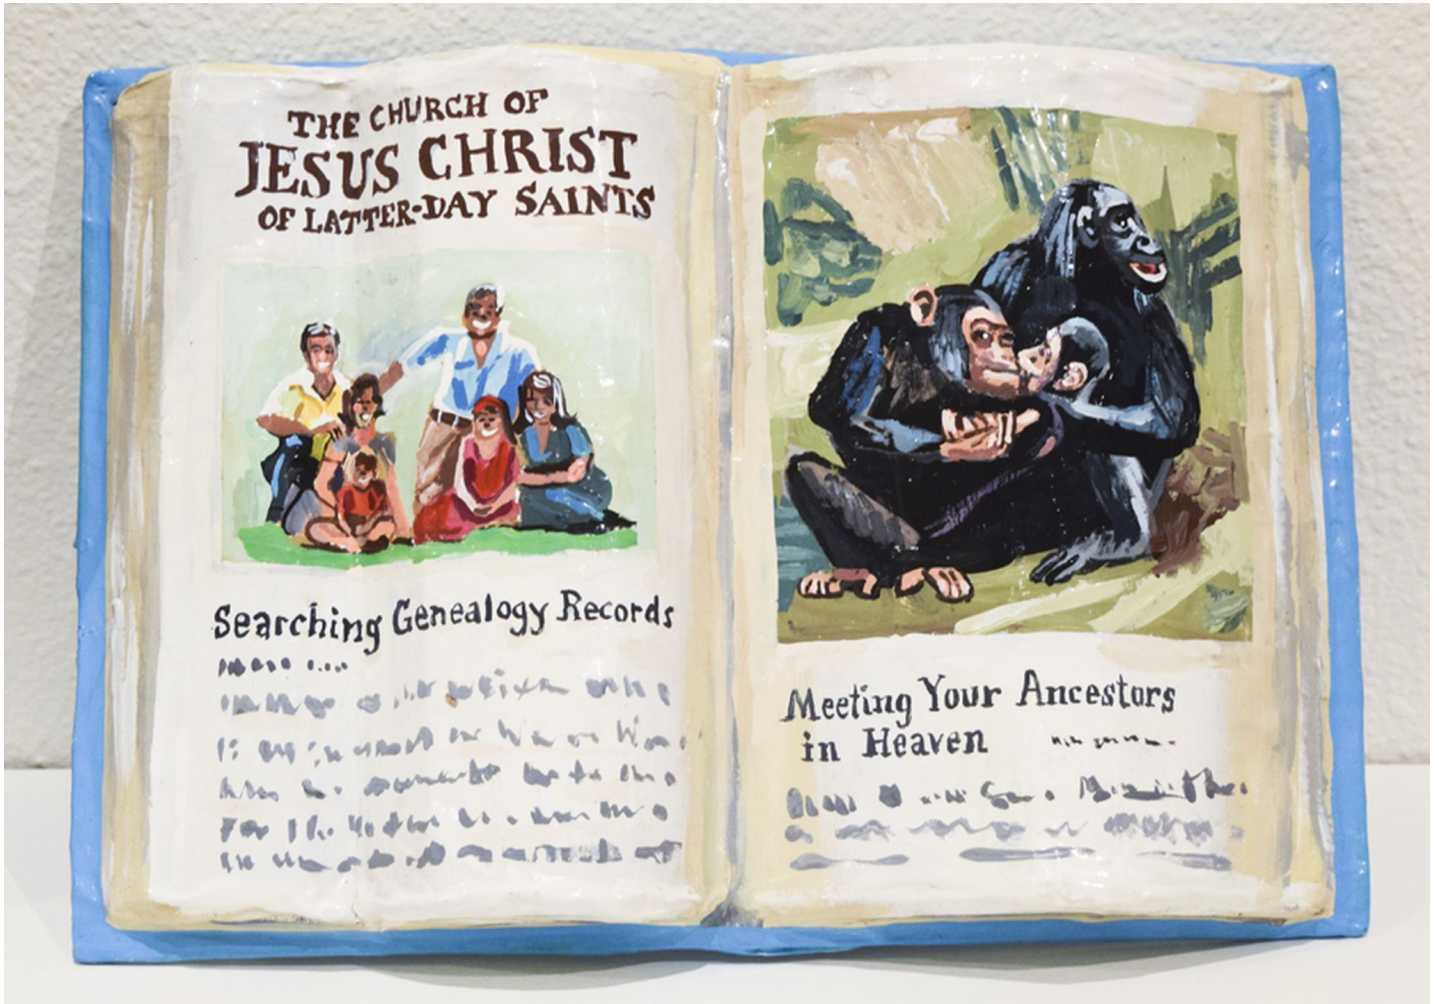

# ROBISCHON

JEAN LOWE, *MEETING YOUR ANCESTORS IN HEAVEN*  
enamel on papier mache, 10 x 14 x 1 3/4 in. (25.4 x 35.6 x 4.5 cm)  
JLO007