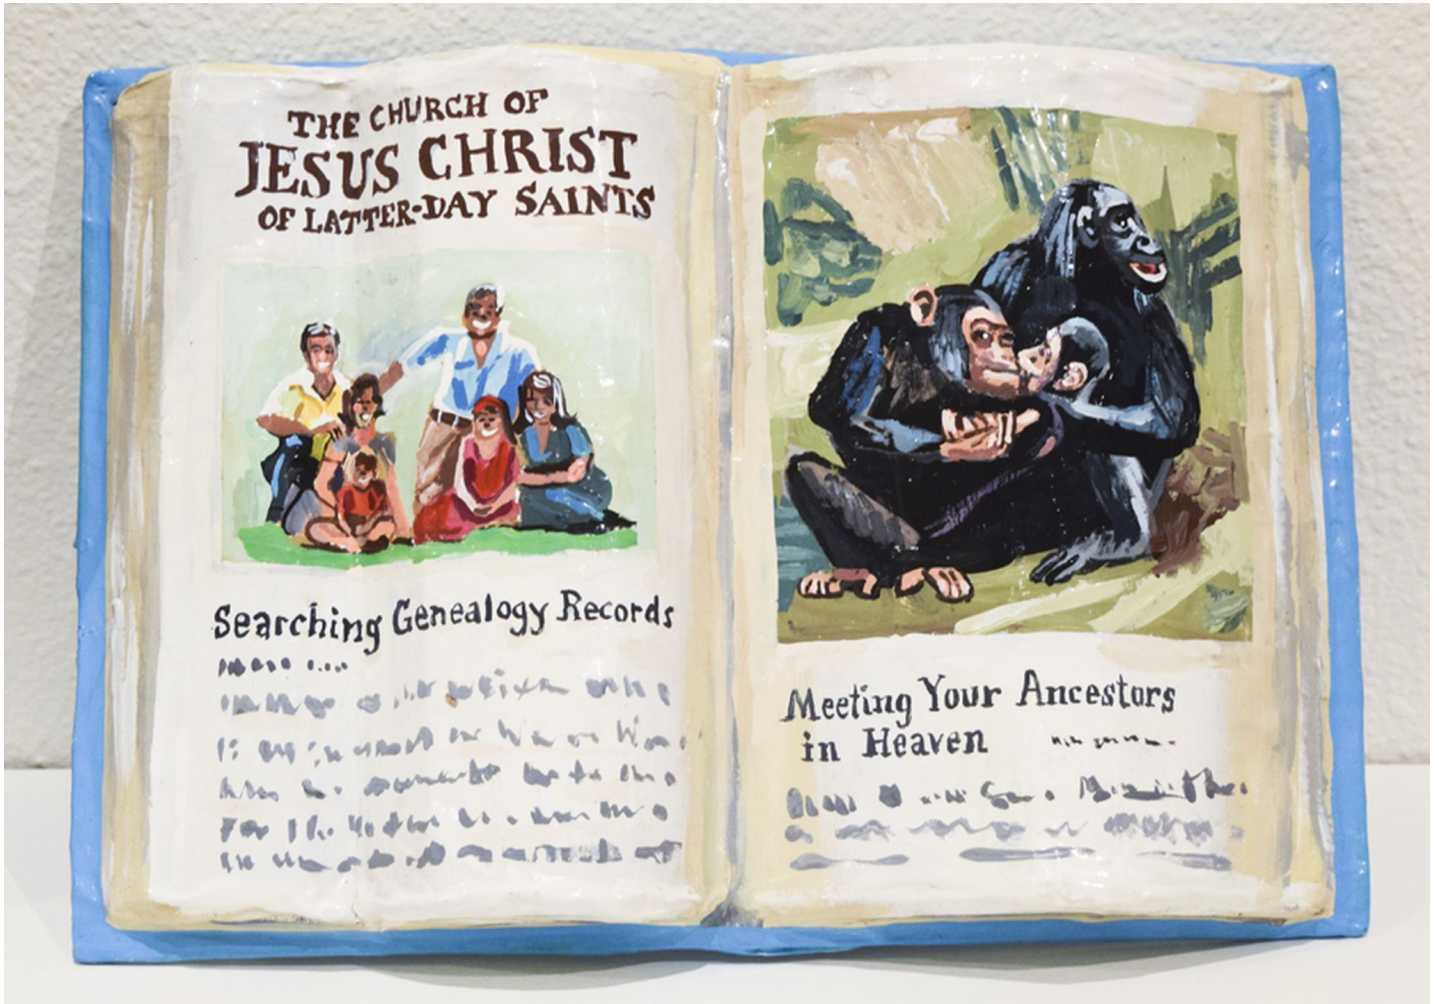

ROBISCHON

JEAN LOWE, *MEETING YOUR ANCESTORS IN HEAVEN*
enamel on papier mache, 10 x 14 x 1 3/4 in. (25.4 x 35.6 x 4.5 cm)
JLO007