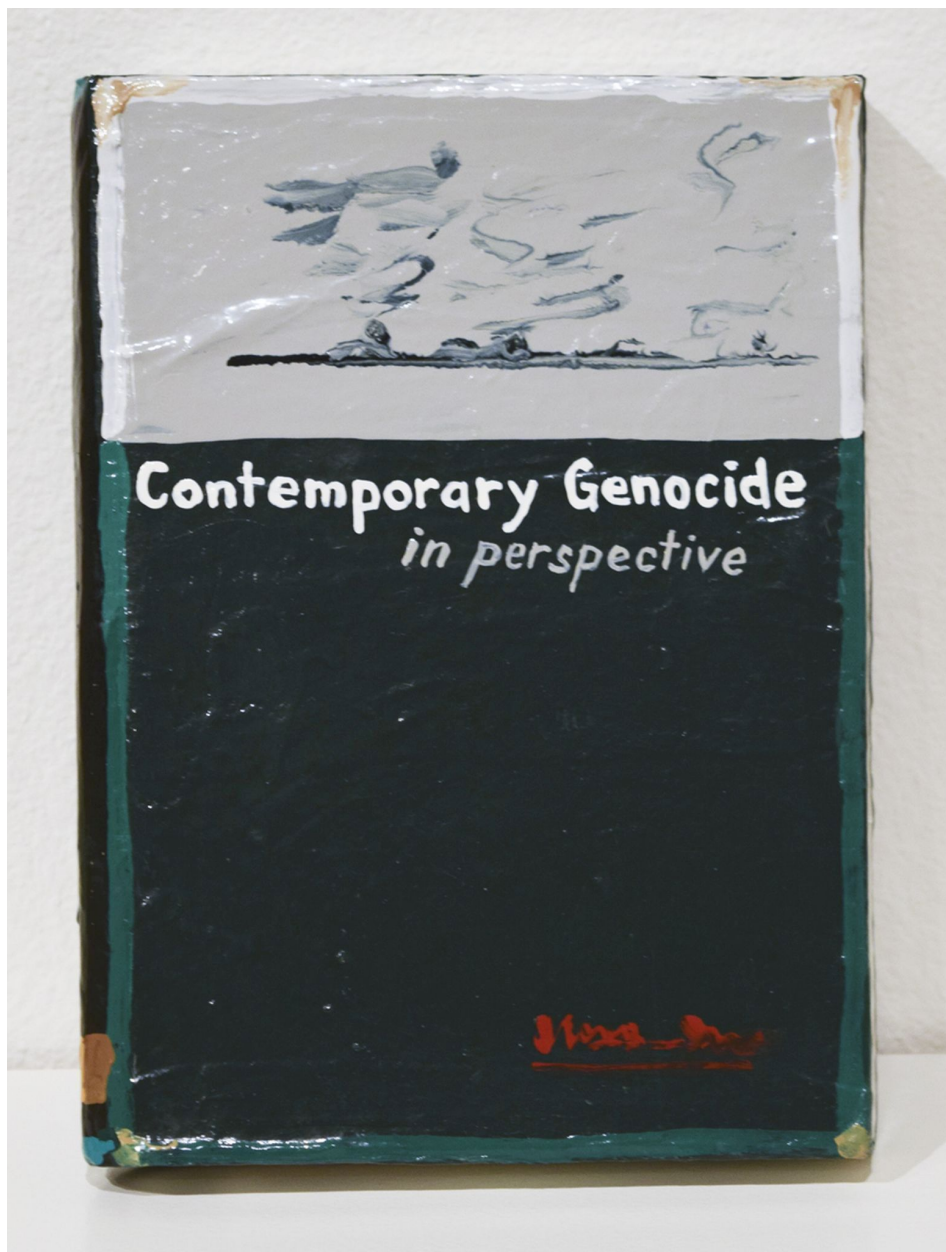

ROBISCHON

JEAN LOWE, *CONTEMPORARY GENOCIDE IN
PERSPECTIVE*

enamel on papier mache, 11 x 8 1/4 x 1 1/2 in. (27.9 x 21 x 3.8
cm)

JLO012