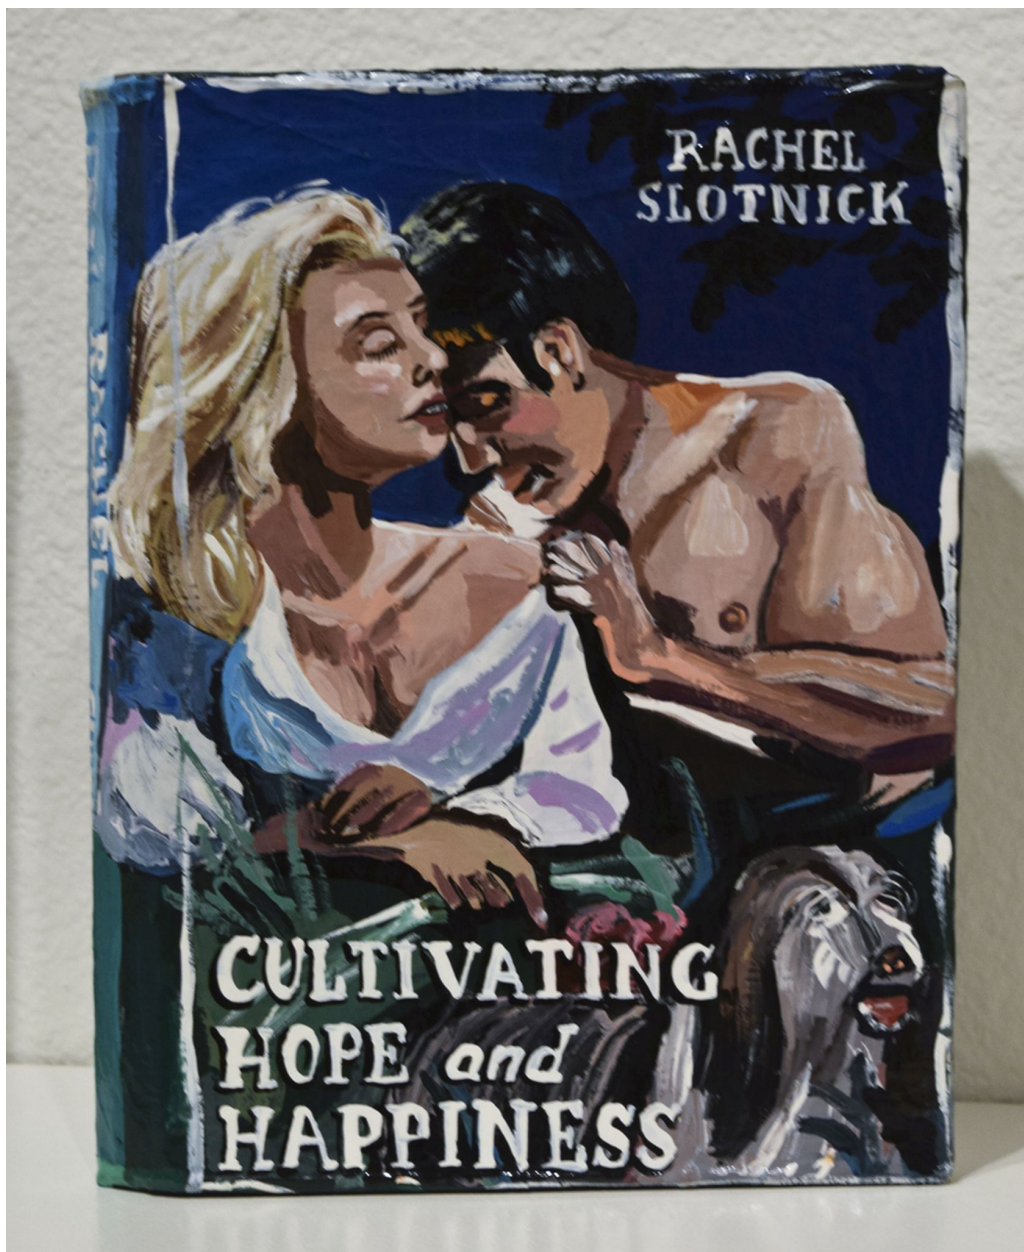

# ROBISCHON

JEAN LOWE, *CULTIVATING HOPE AND HAPPINESS*  
enamel on papier mache, 10 1/4 x 9 x 2 1/2 in. (26 x 22.9 x 6.4 cm)  
JLO040