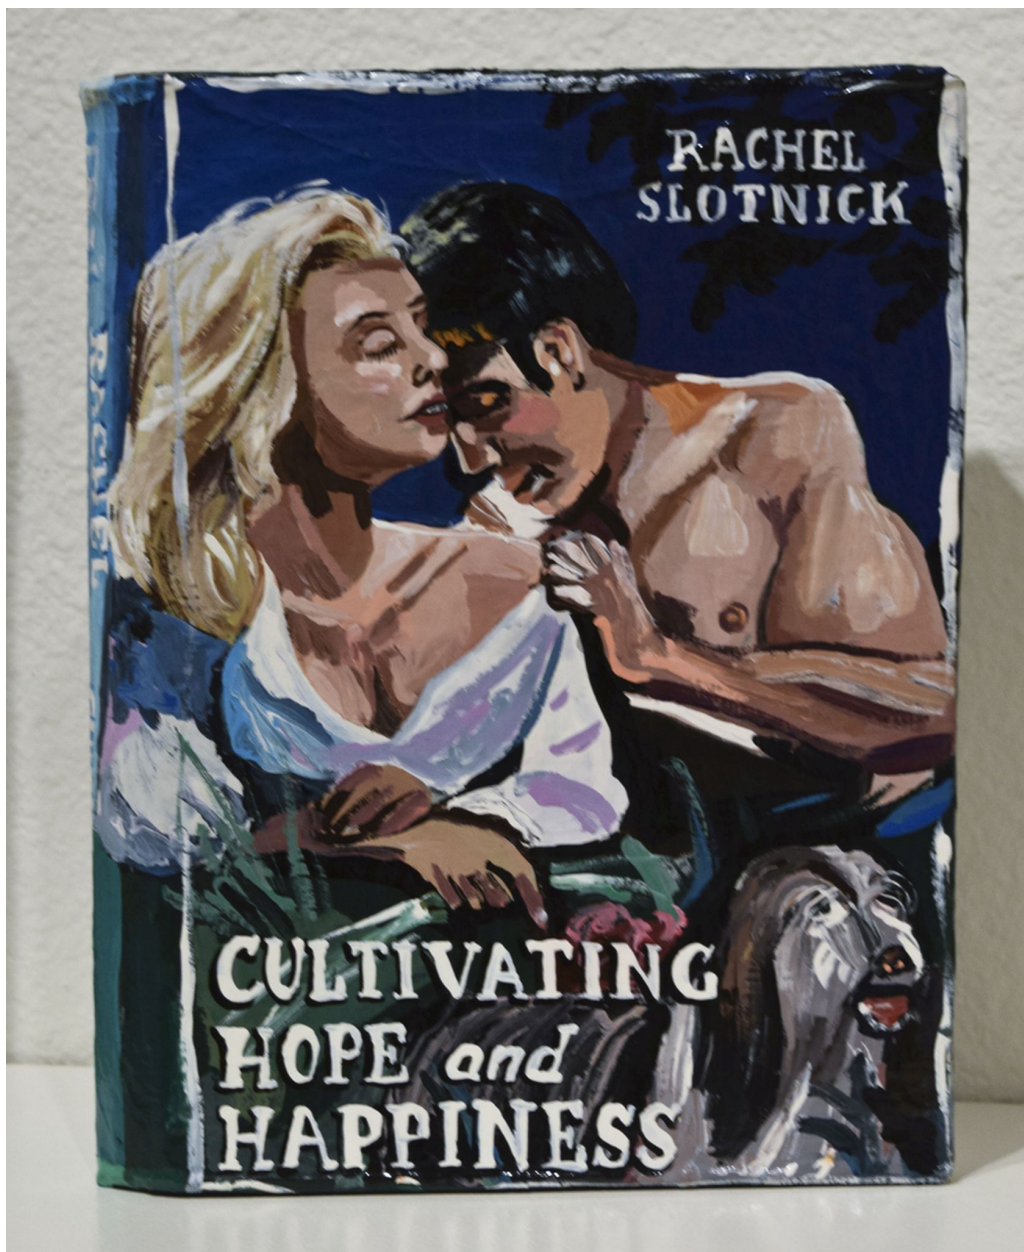

ROBISCHON

JEAN LOWE, *CULTIVATING HOPE AND HAPPINESS*
enamel on papier mache, 10 1/4 x 9 x 2 1/2 in. (26 x 22.9 x 6.4 cm)
JLO040