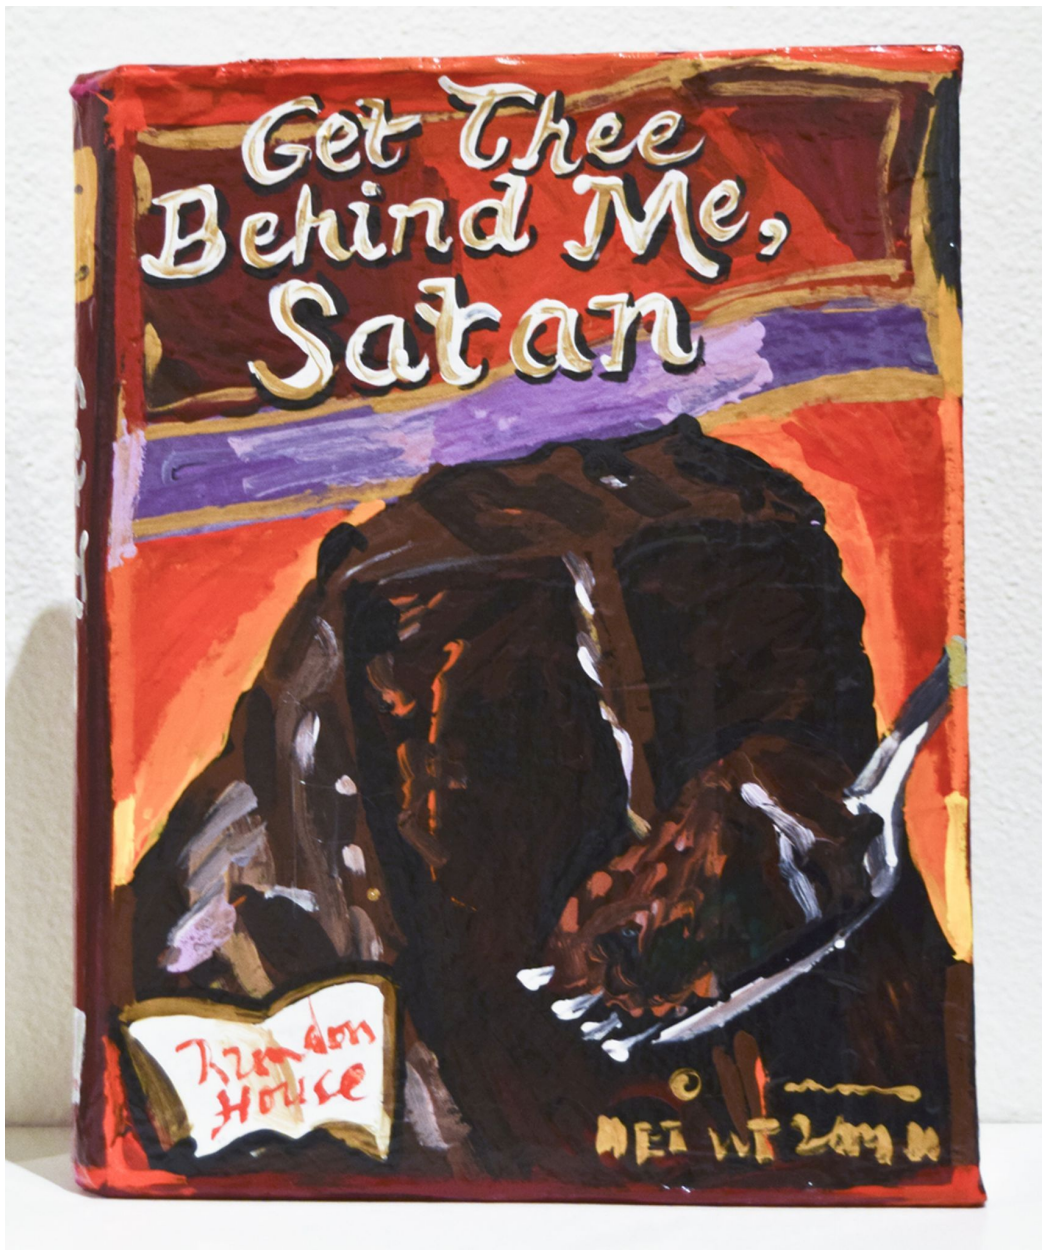

ROBISCHON

JEAN LOWE, *GET THEE BEHIND ME, SATAN*
enamel on papier mache, 13 3/4 x 11 x 3 1/2 in. (34.9 x 27.9 x 8.9 cm)
JLO031