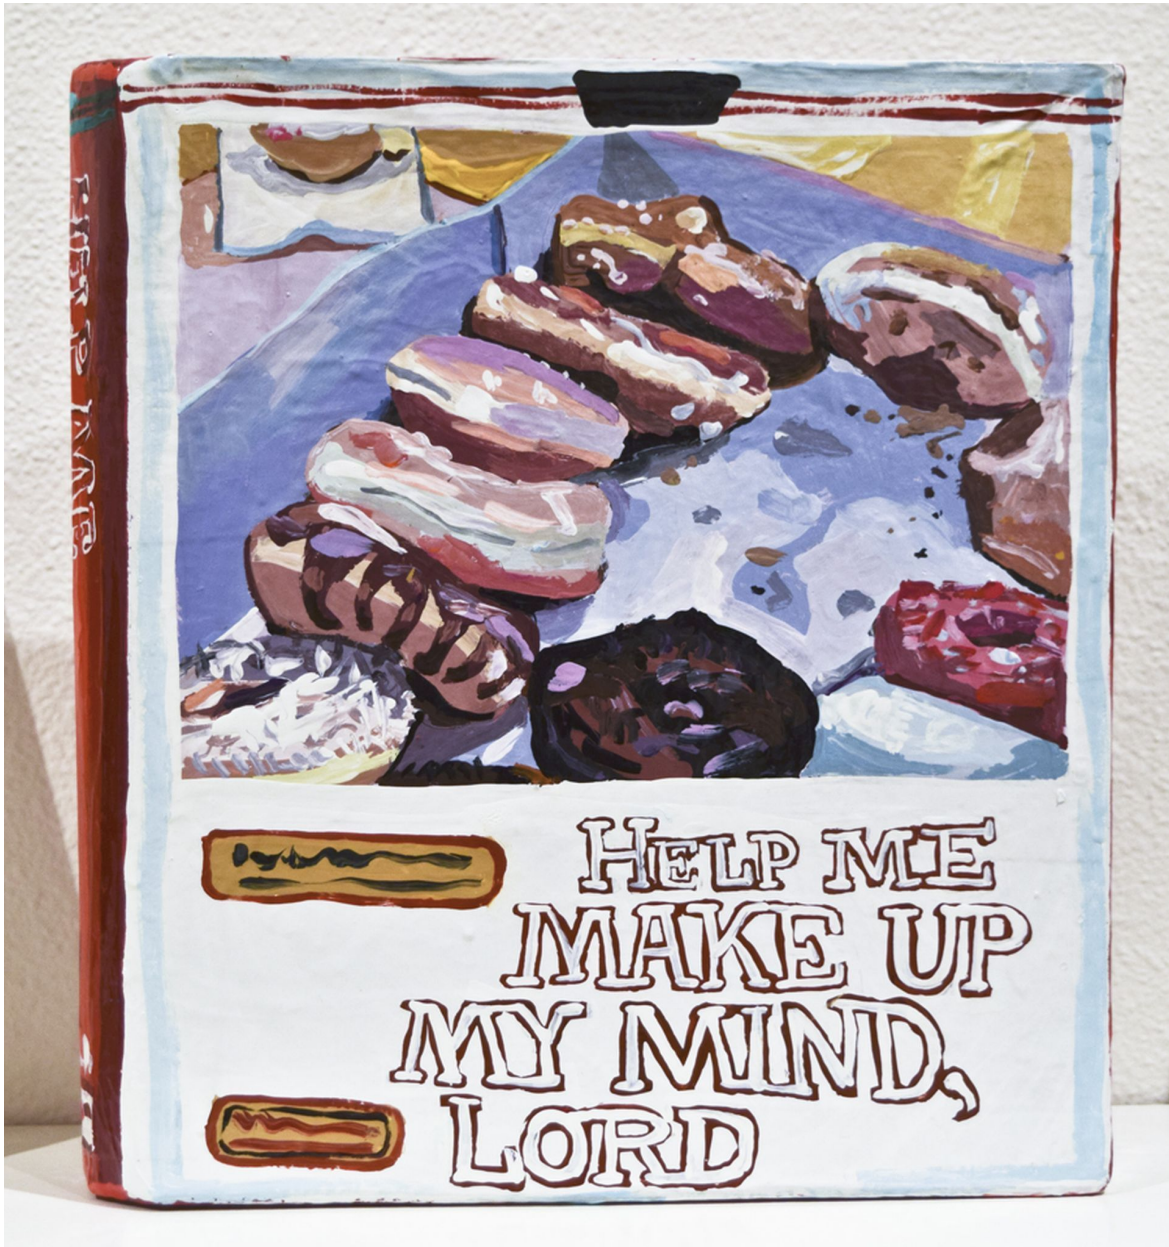

ROBISCHON

JEAN LOWE, *HELP ME MAKE UP MY MIND, LORD*
enamel on papier mache, 14 1/2 x 13 1/4 x 3 3/4 in. (36.8 x 33.7 x 9.5 cm)
JLO004