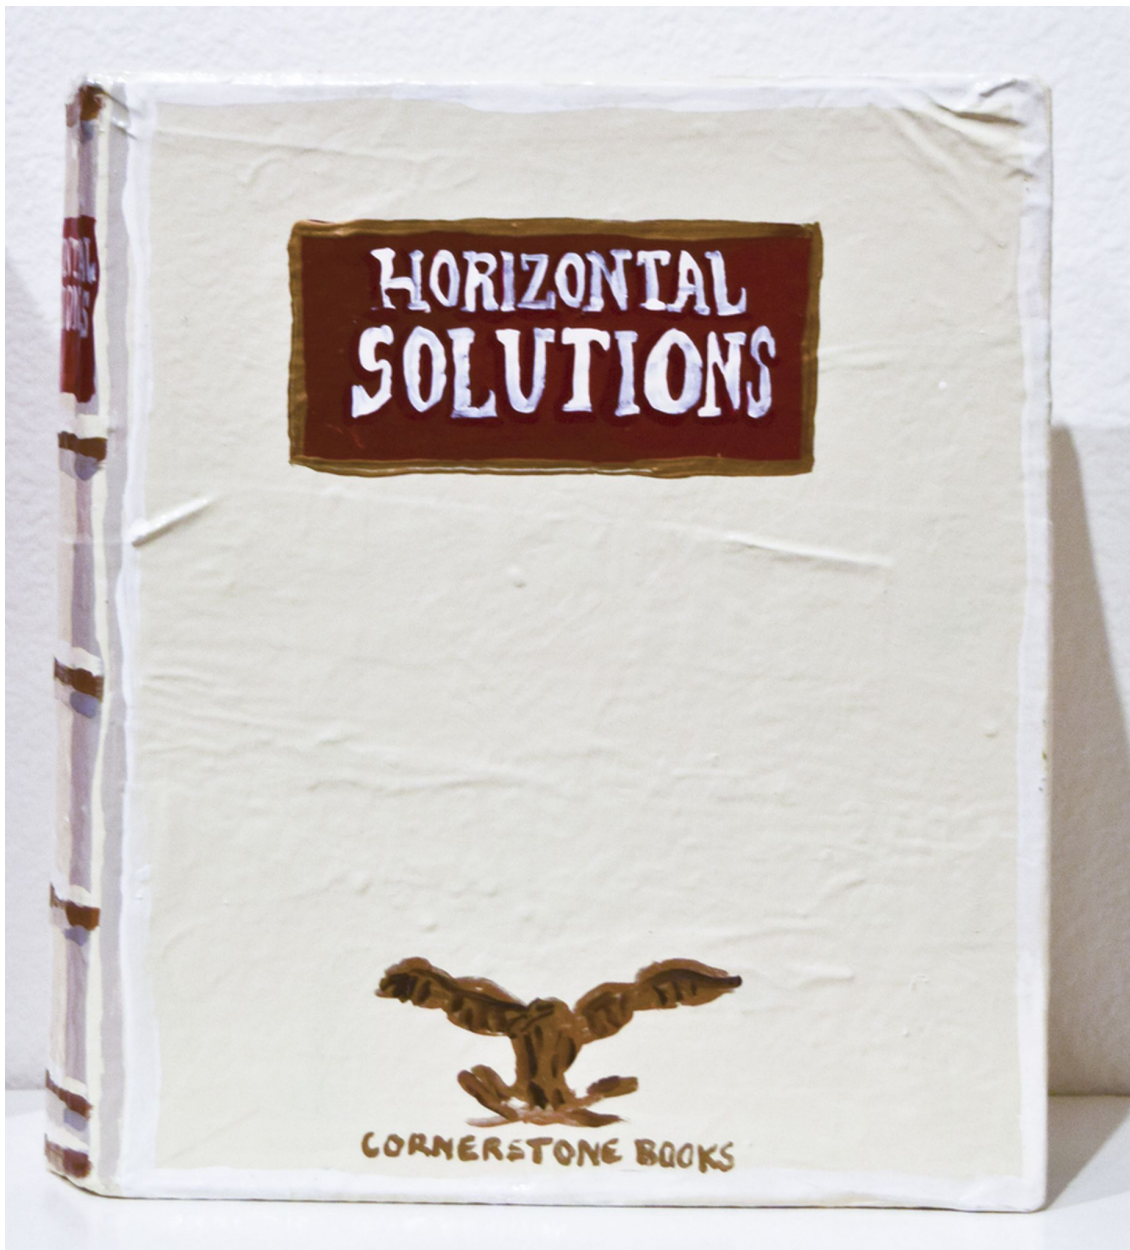

# ROBISCHON

JEAN LOWE, *HORIZONTAL SOLUTIONS*  
enamel on papier mache, 12 1/2 x 11 x 3 3/4 in. (31.8 x 27.9 x 9.5 cm)  
JLO020