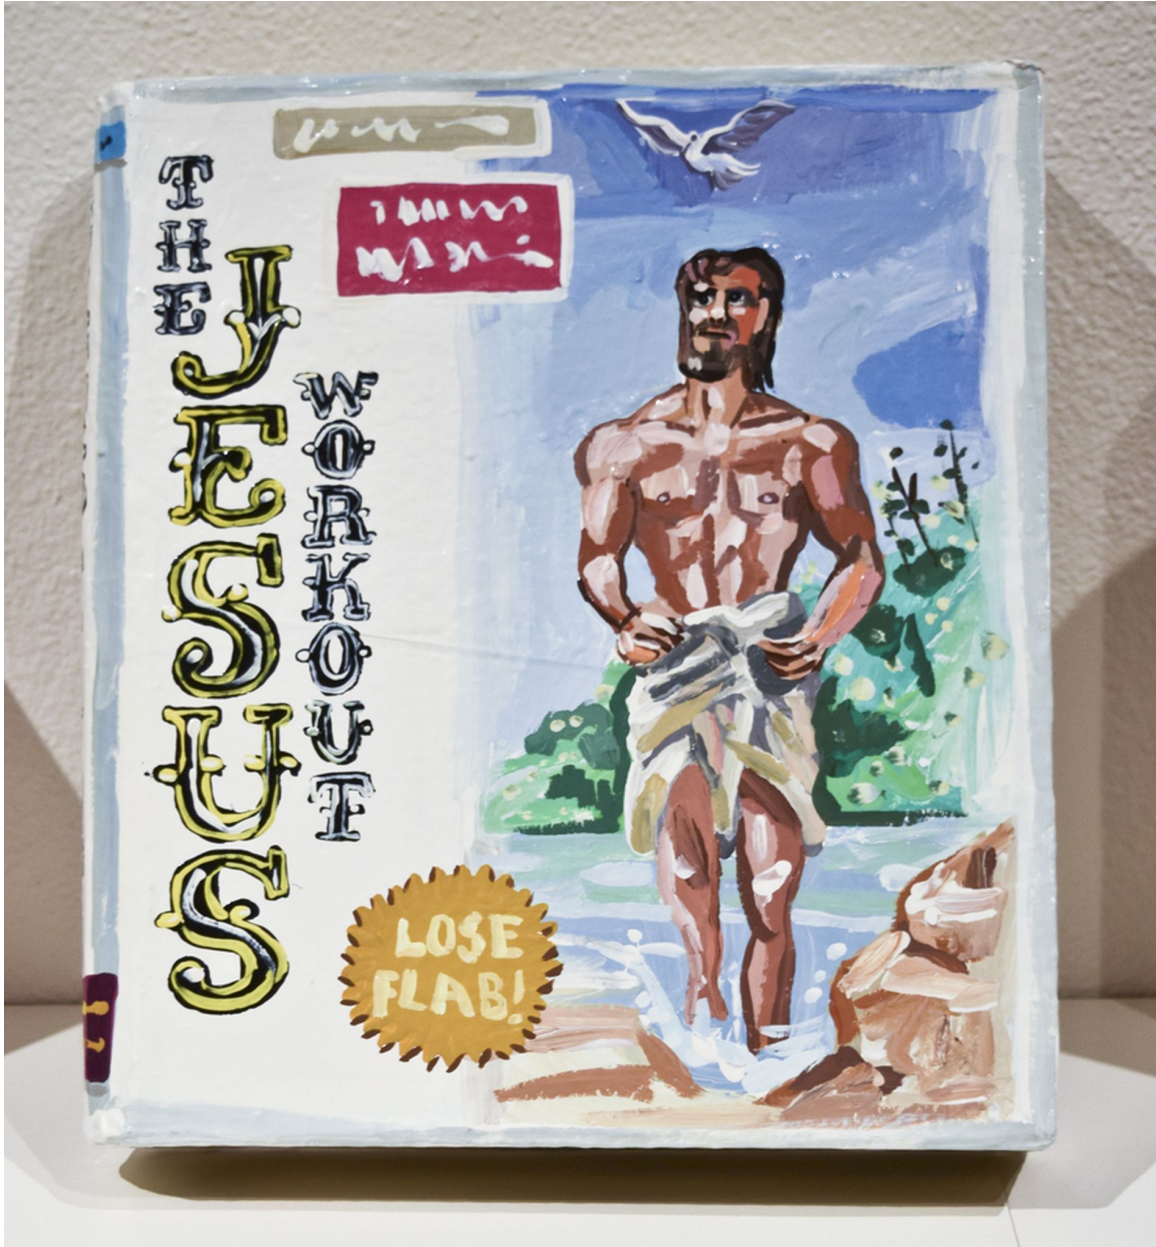

ROBISCHON

JEAN LOWE, *THE JESUS WORKOUT*
enamel on papier mache, 13 x 12 x 3 in. (33 x 30.5 x 7.6 cm)
JLO028