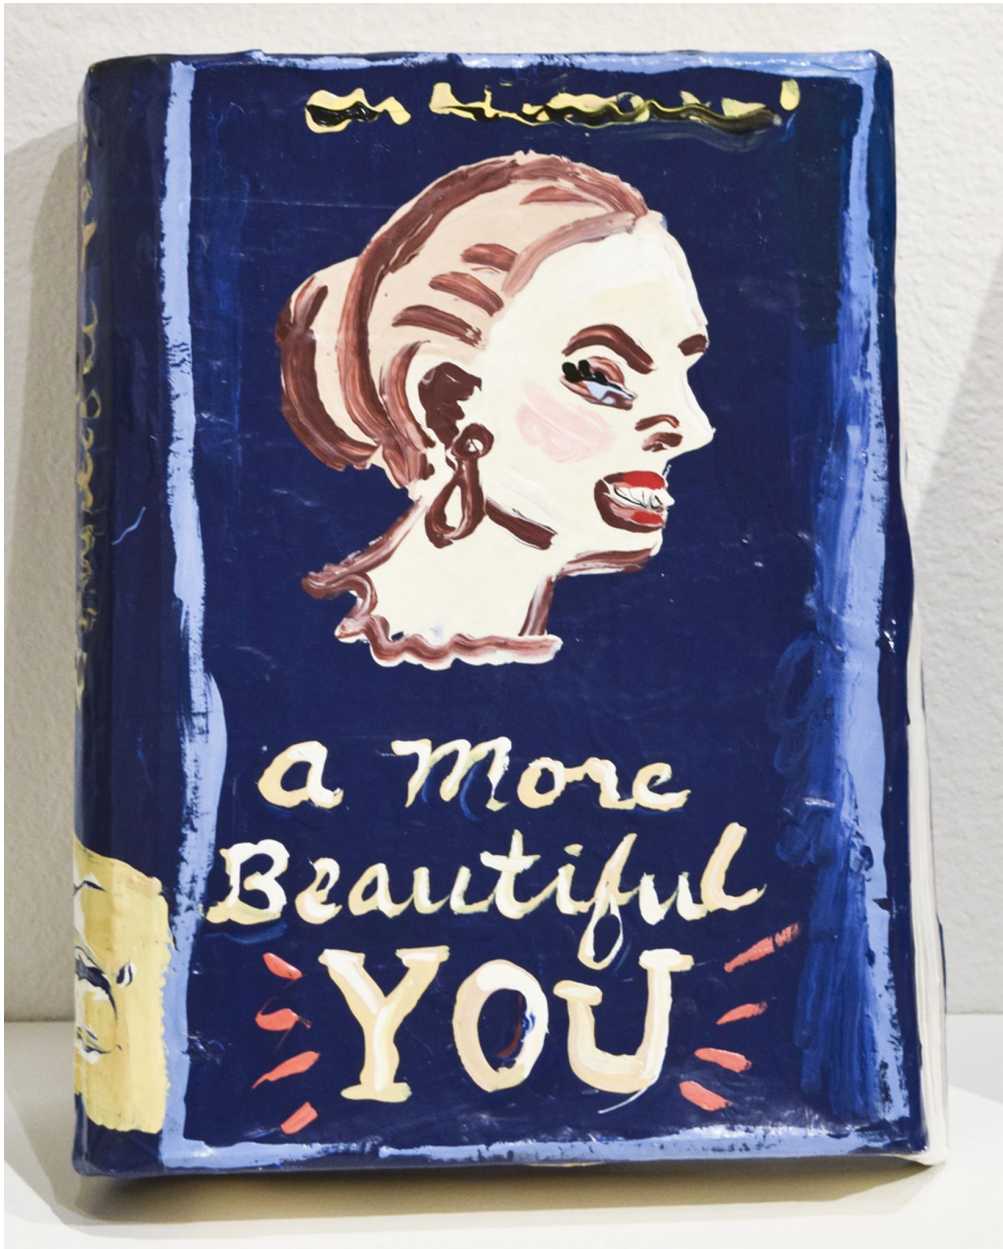

# ROBISCHON

JEAN LOWE, *A MORE BEAUTIFUL YOU*  
enamel on papier mache, 12 1/2 x 9 3/4 x 3 in. (31.8 x 24.8 x 7.6  
cm)  
JLO013