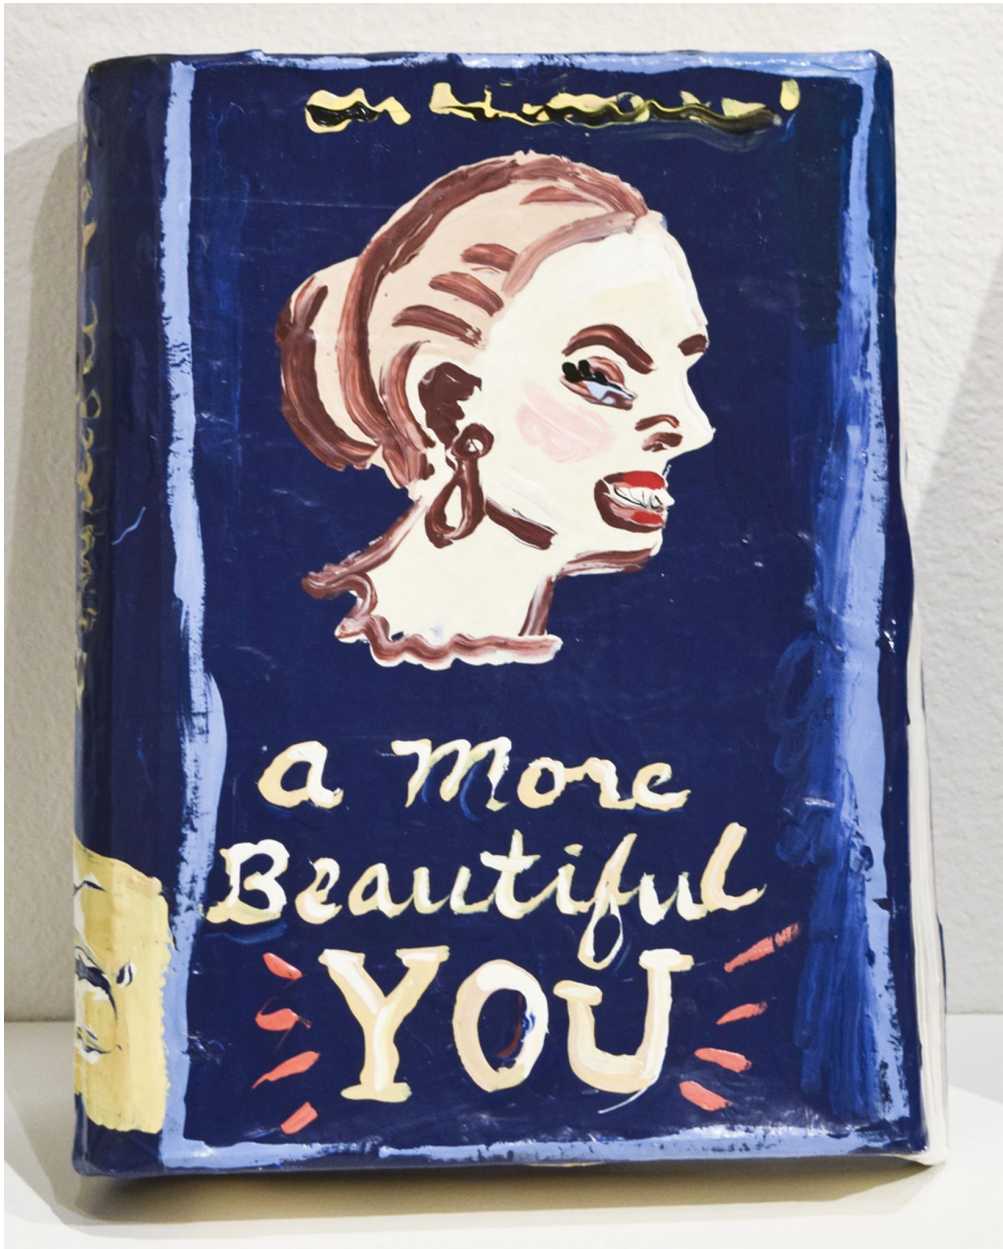

ROBISCHON

JEAN LOWE, *A MORE BEAUTIFUL YOU*
enamel on papier mache, 12 1/2 x 9 3/4 x 3 in. (31.8 x 24.8 x 7.6
cm)
JLO013