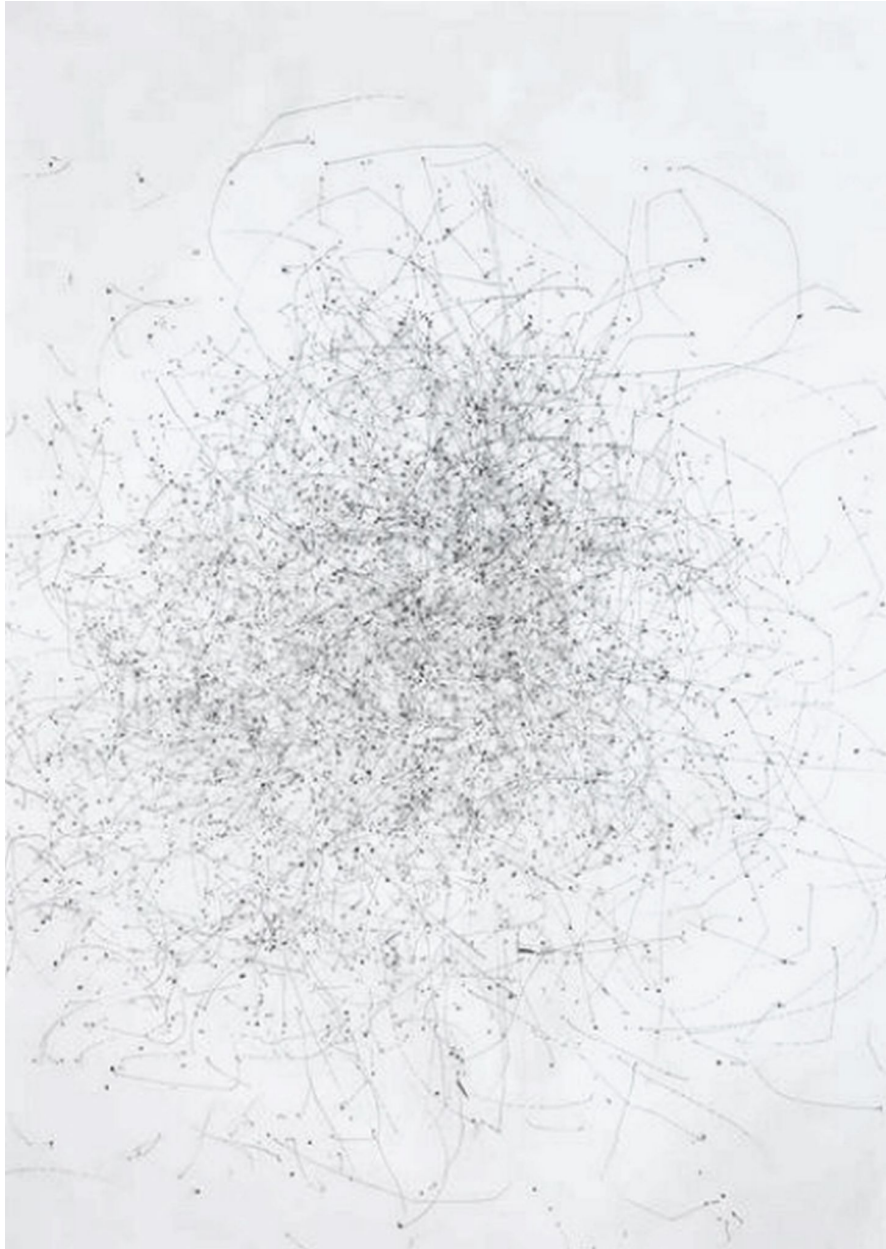

ROBISCHON

WILLIAM LAMSON, *MOLINA DRAWING 41 Liters*. Jan 28,
2009. 11:30-2:30 PM, Colonia Valdense, Uruguay
graphite drawing, 30 1/8 x 22 1/4 in.
LAM059