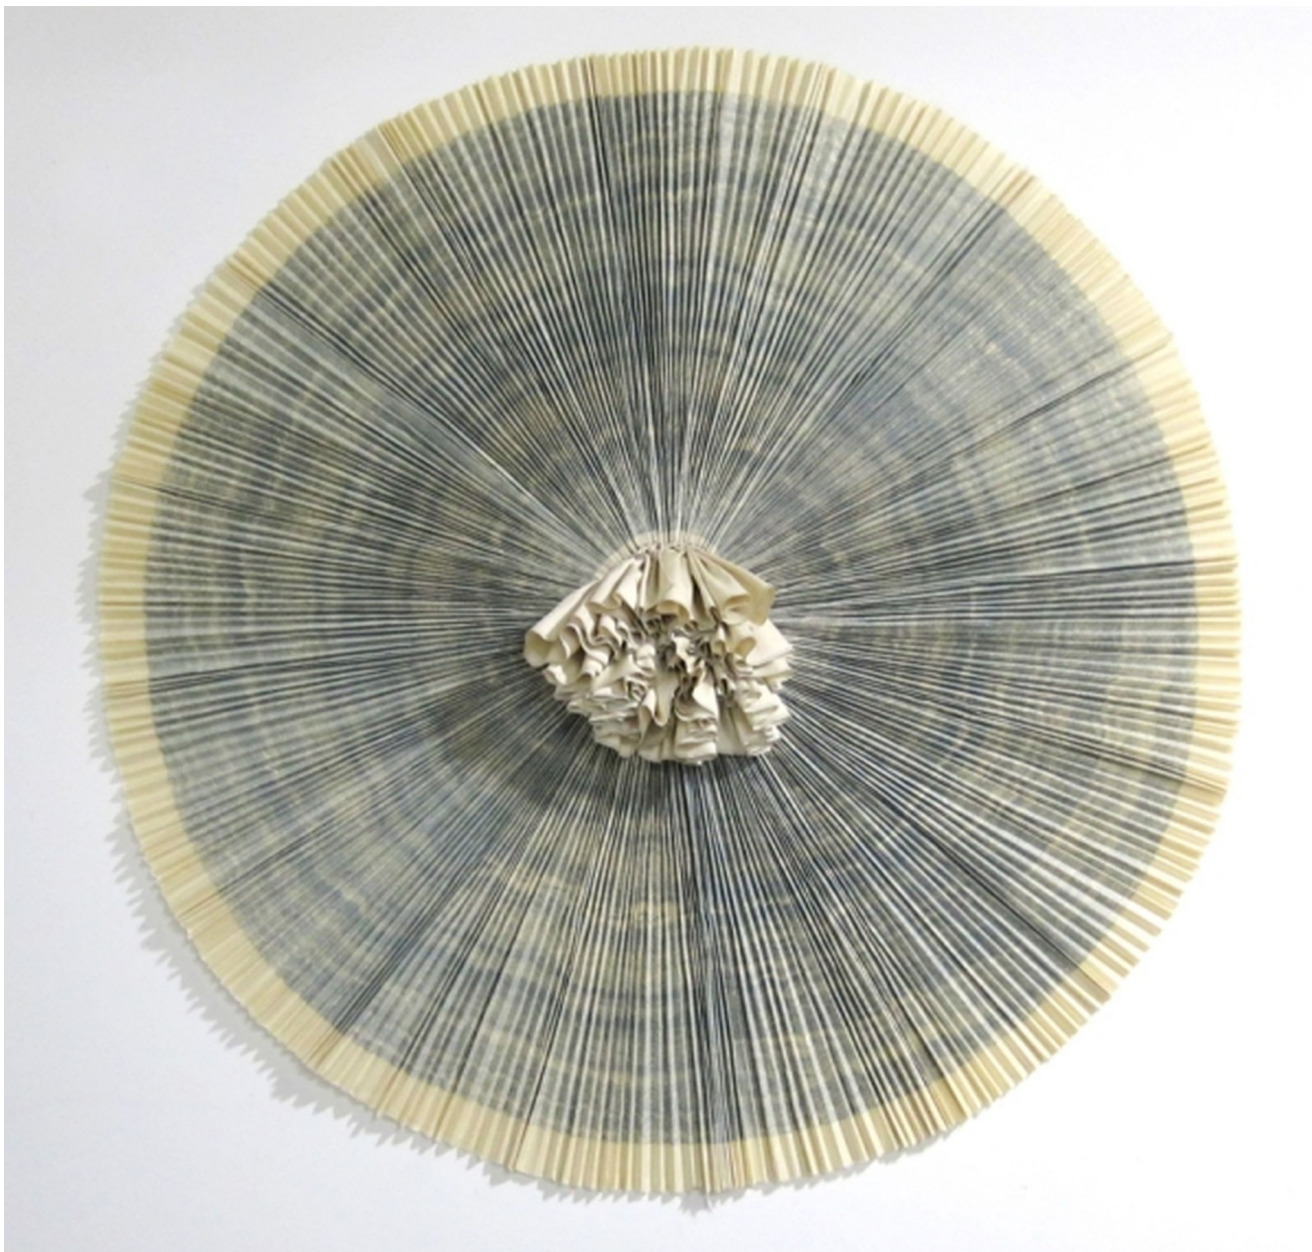

ROBISCHON

ANN HAMILTON, *ciliary*

wall-mounted lithograph and fabric assemblage with bamboo support, 58 x 58 in. (147.3 x 147.3 cm)

AHAM073