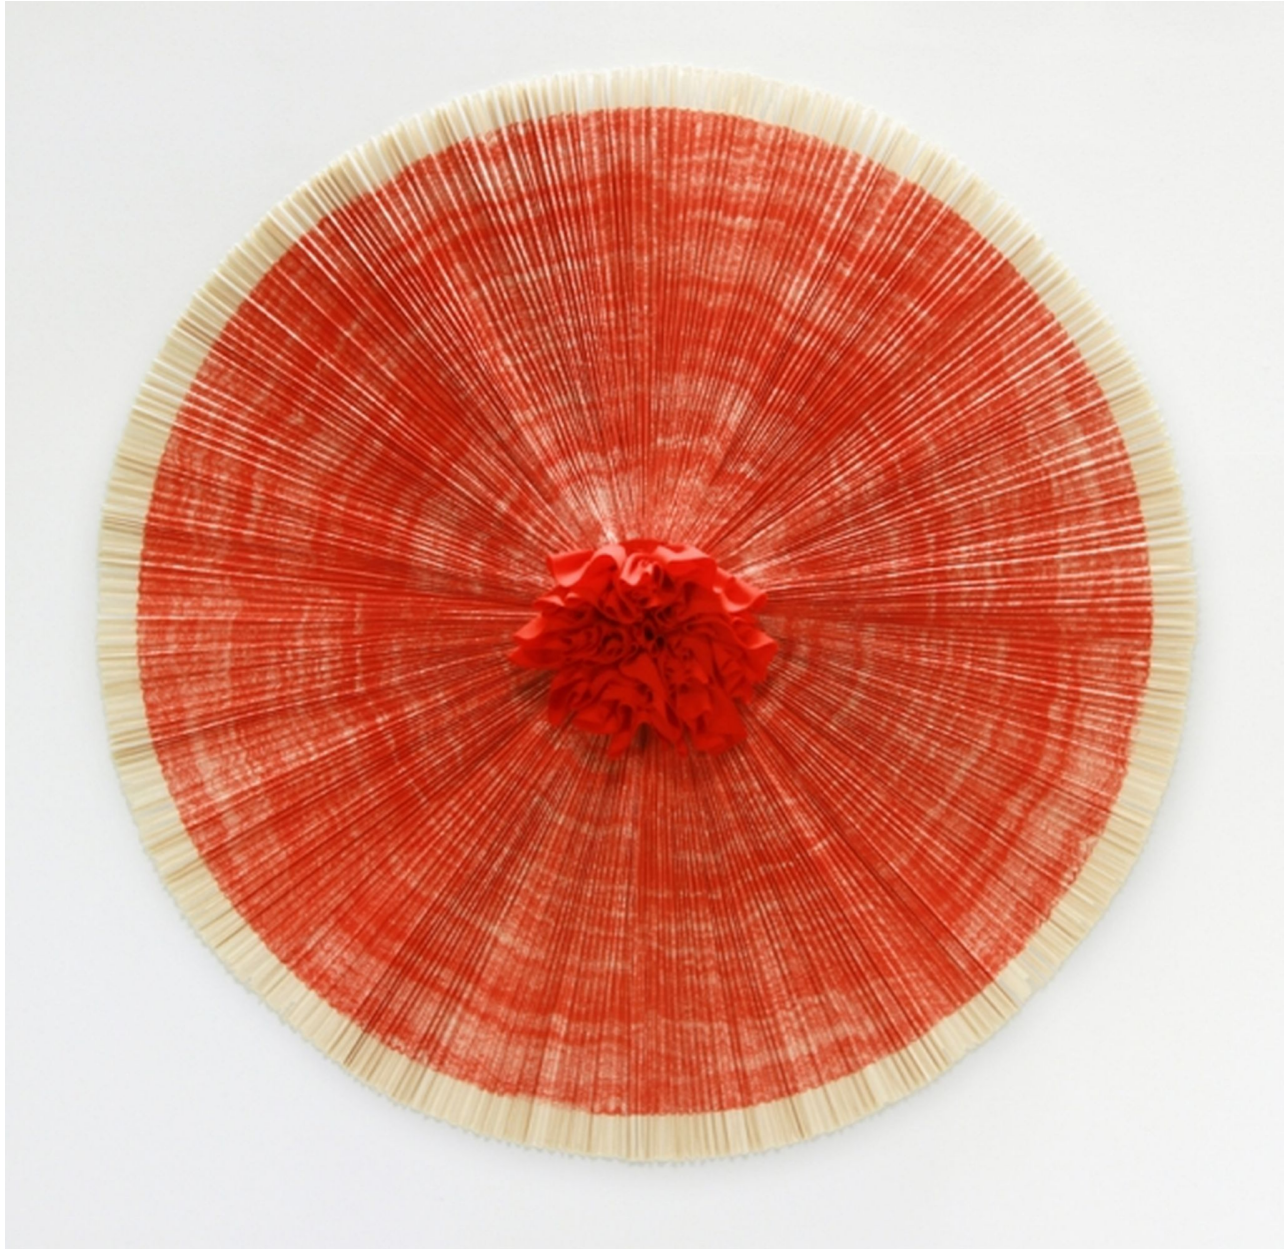

ROBISCHON

ANN HAMILTON, *ciliary*
wall-mounted lithograph and fabric assemblage with bamboo support, 58 x 58 in.
(147.3 x 147.3 cm)
AHAM074