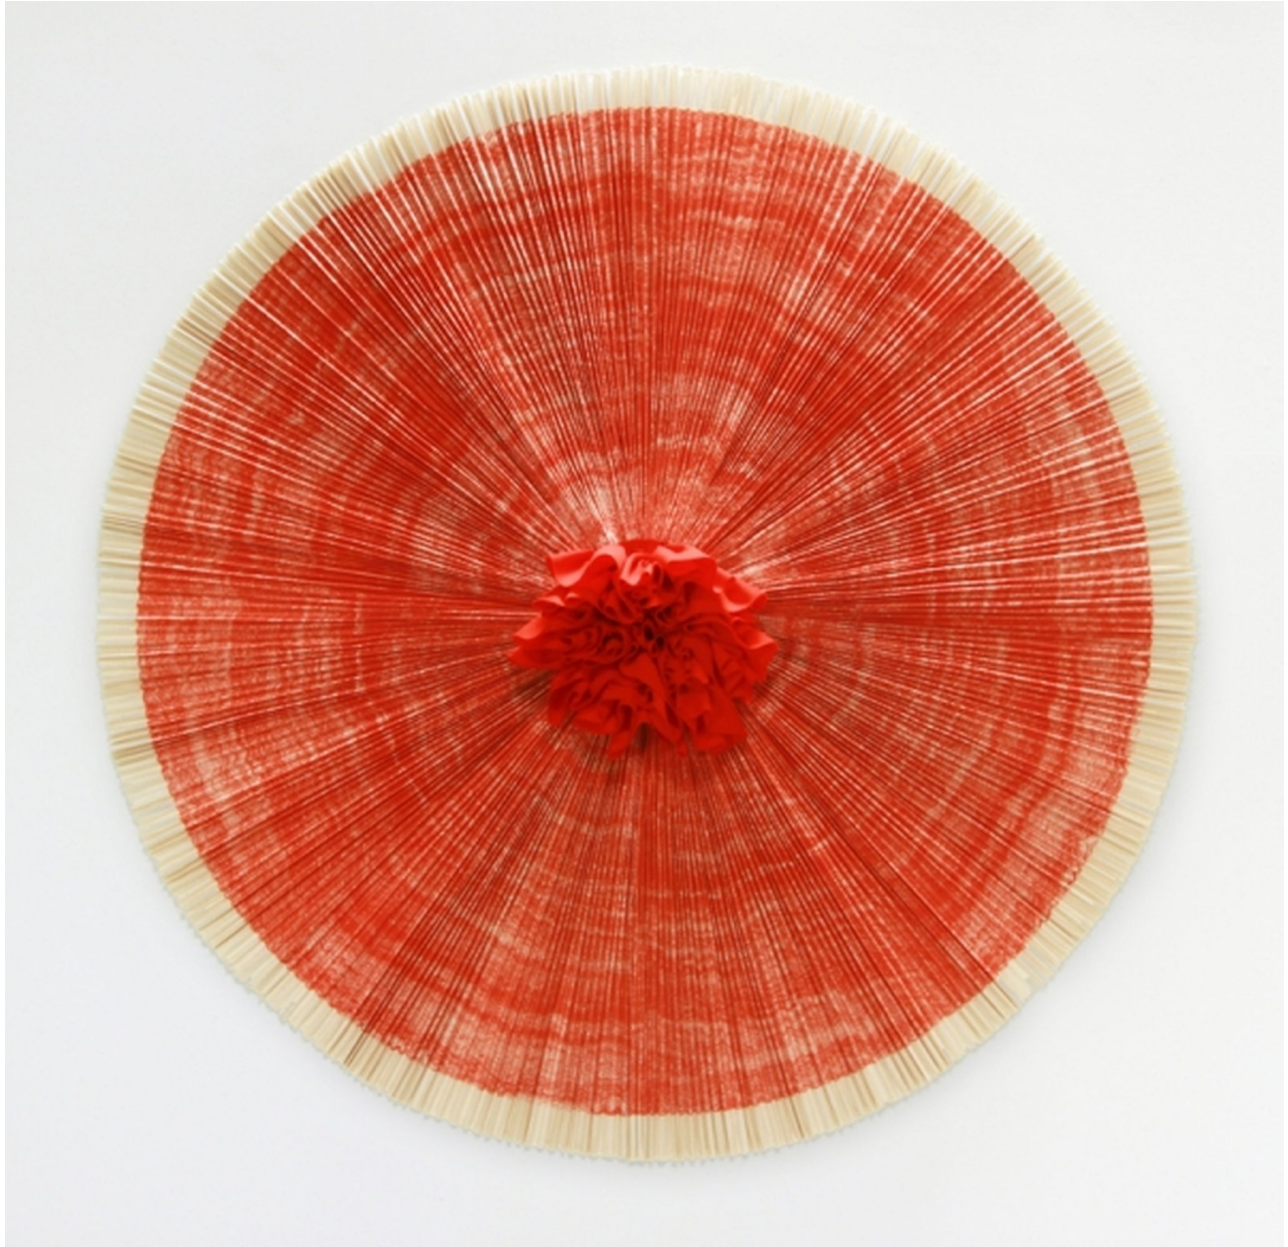

# ROBISCHON

ANN HAMILTON, *ciliary*  
wall-mounted lithograph and fabric assemblage with bamboo support, 58 x 58 in.  
(147.3 x 147.3 cm)  
AHAM074