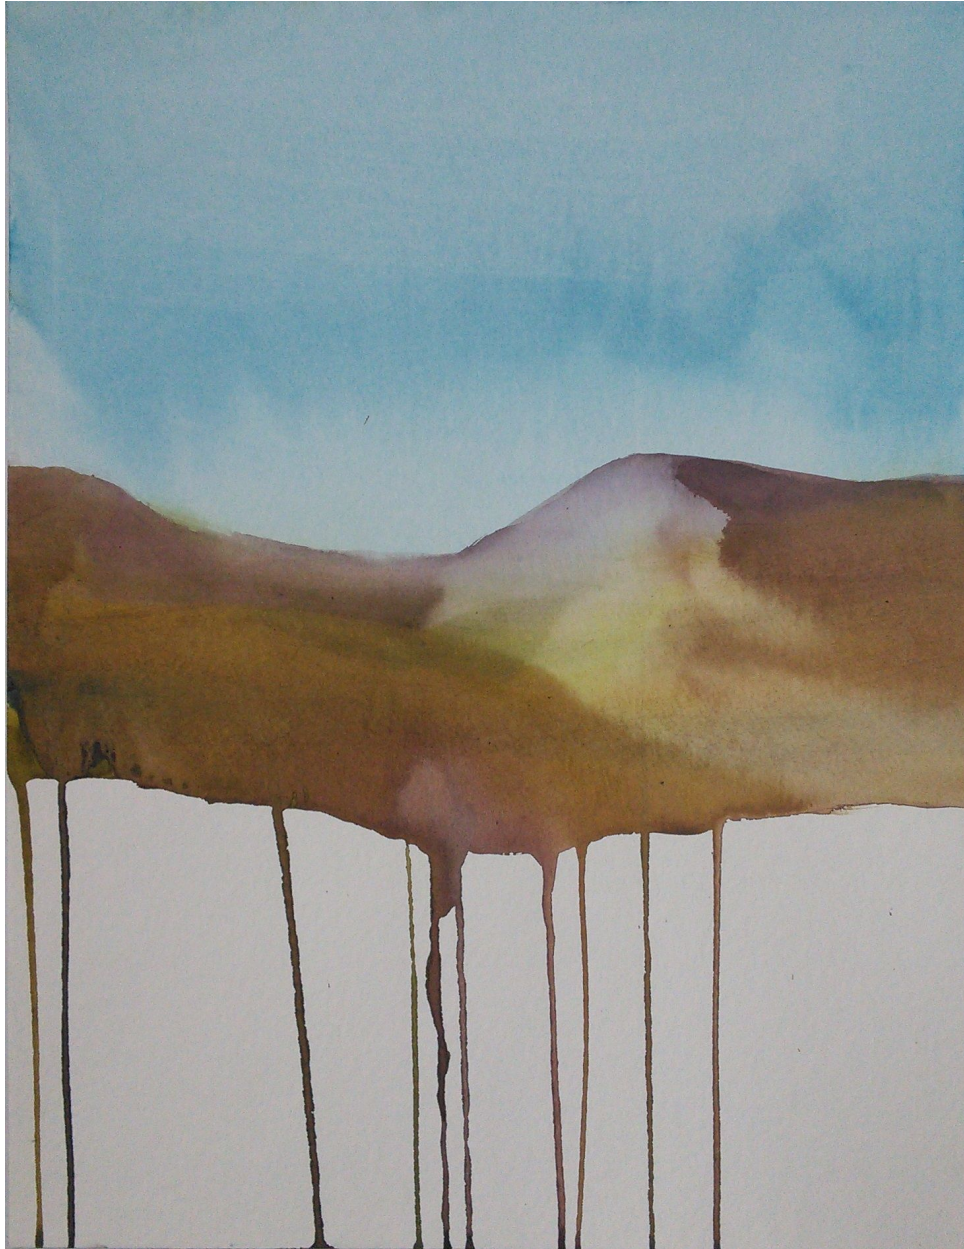

ROBISCHON

NIKKI LINDT, *SOLASTALGIA MELTING LANDSCAPES #8*
watercolor on paper, 17 x 13 in. (43.2 x 33 cm)
LIN033