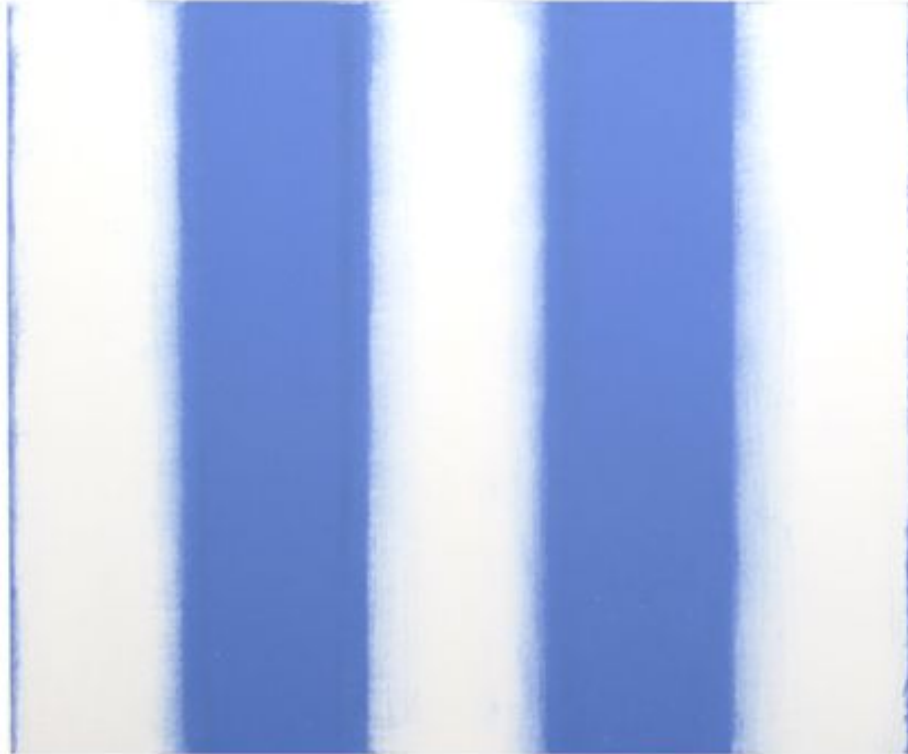

ROBISCHON

BETTY MERKEN, *STRIPES, BLUE*
oil monotype, 20 x 23 in. (50.8 x 58.4 cm)
MER005