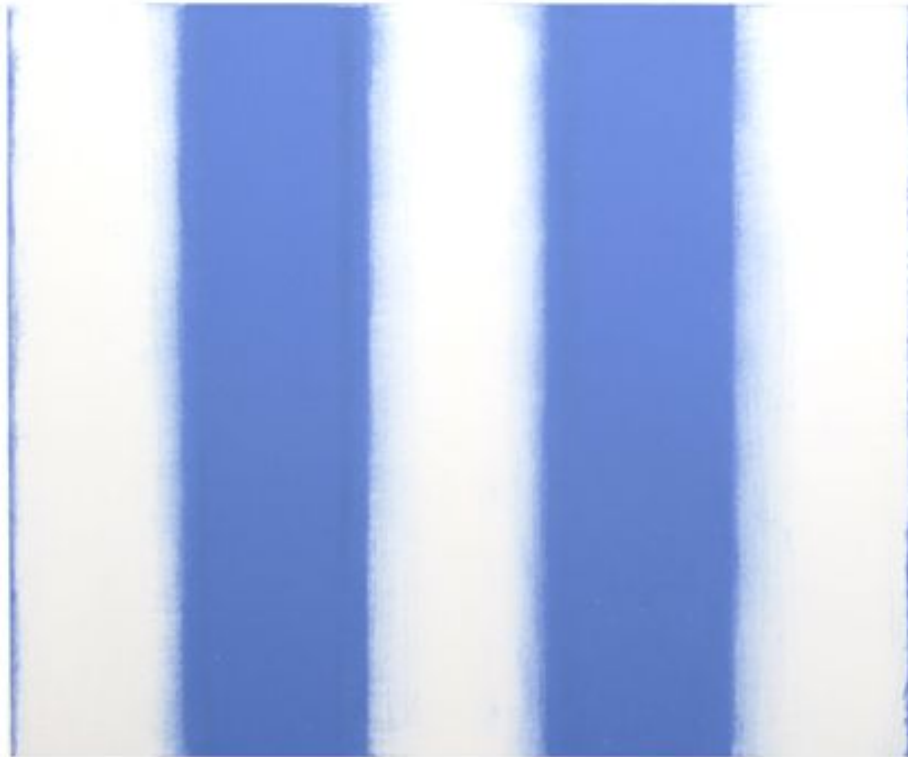

ROBISCHON

BETTY MERKEN, *STRIPES, BLUE*
oil monotype, 20 x 23 in. (50.8 x 58.4 cm)
MER005