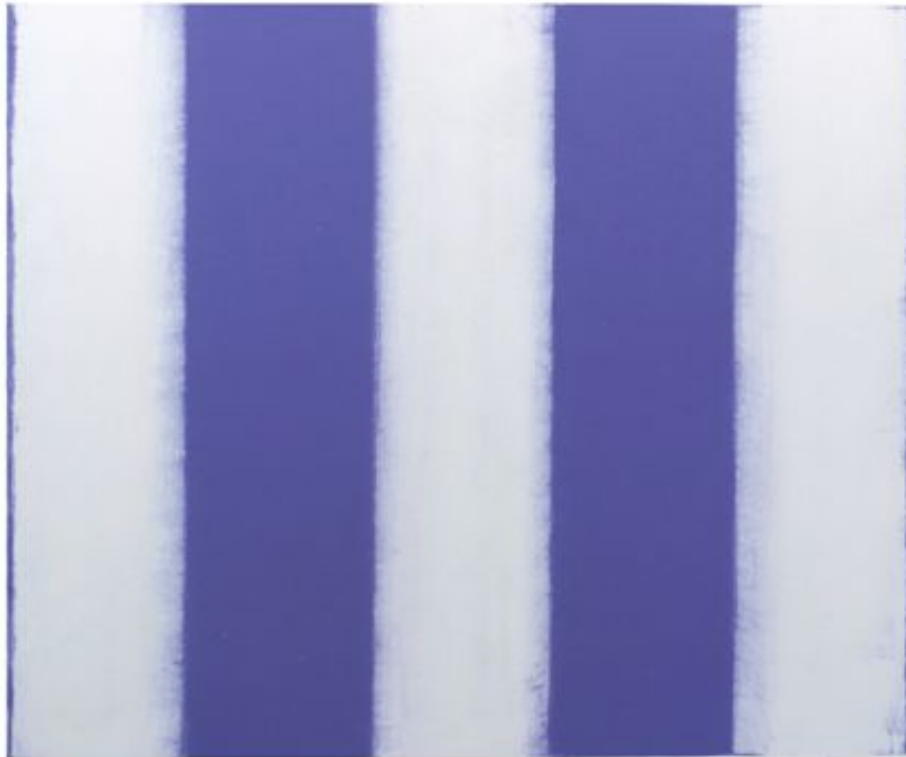

ROBISCHON

BETTY MERKEN, *STRIPES, VIOLET*
oil monotype, 20 x 23 in. (50.8 x 58.4 cm)
MER004