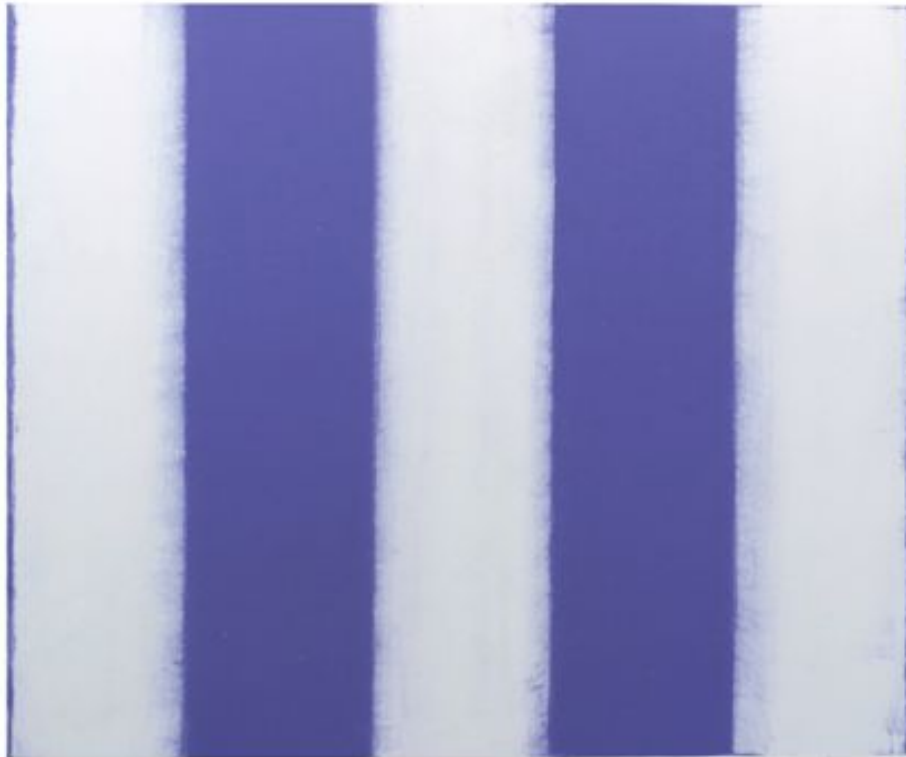

# ROBISCHON

BETTY MERKEN, *STRIPES, VIOLET*  
oil monotype, 20 x 23 in. (50.8 x 58.4 cm)  
MER004