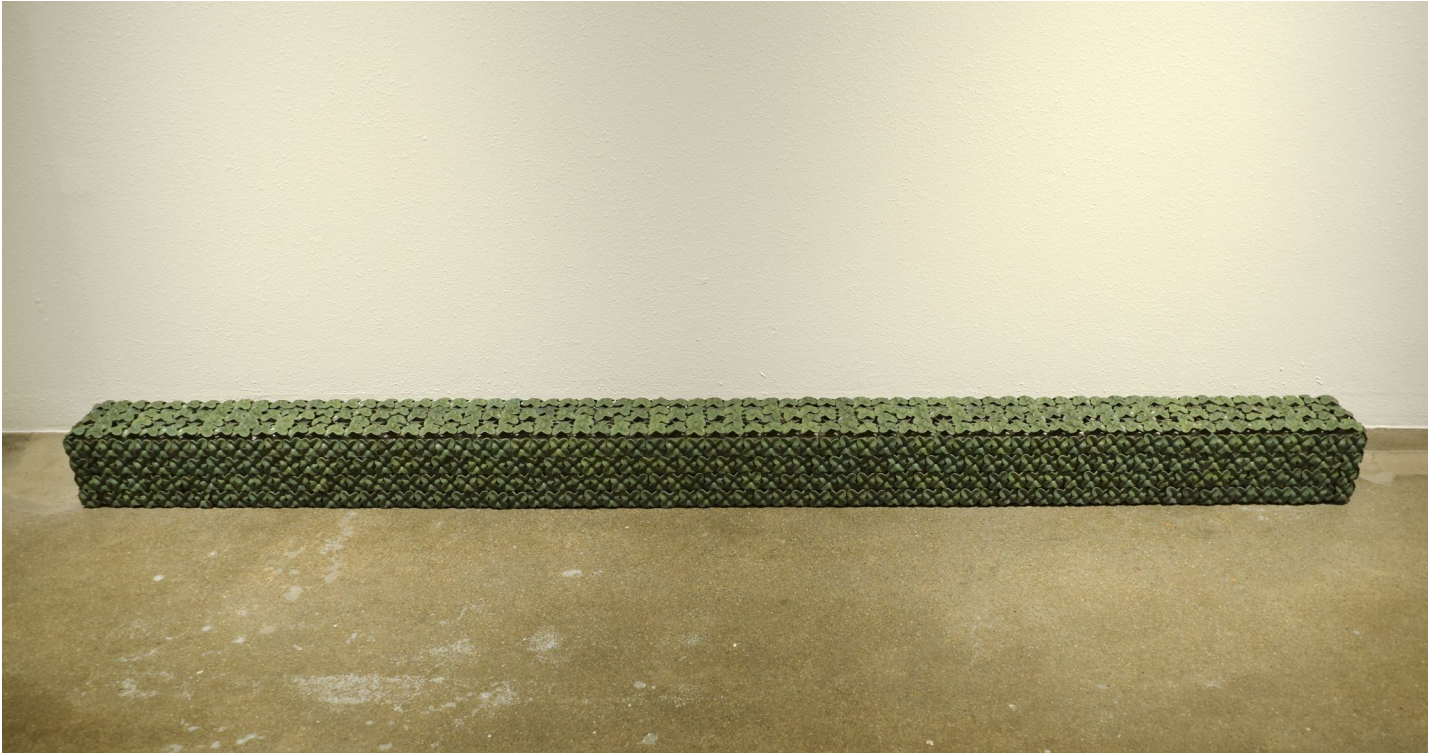

ROBISCHON

KIM DICKEY, *I BEAM*

aluminum, glazed terracotta, silicone, rubber, grommets, 8 1/4 x 122 x 8 1/4 in. (21 x 309.9 x 21
cm)

KID016