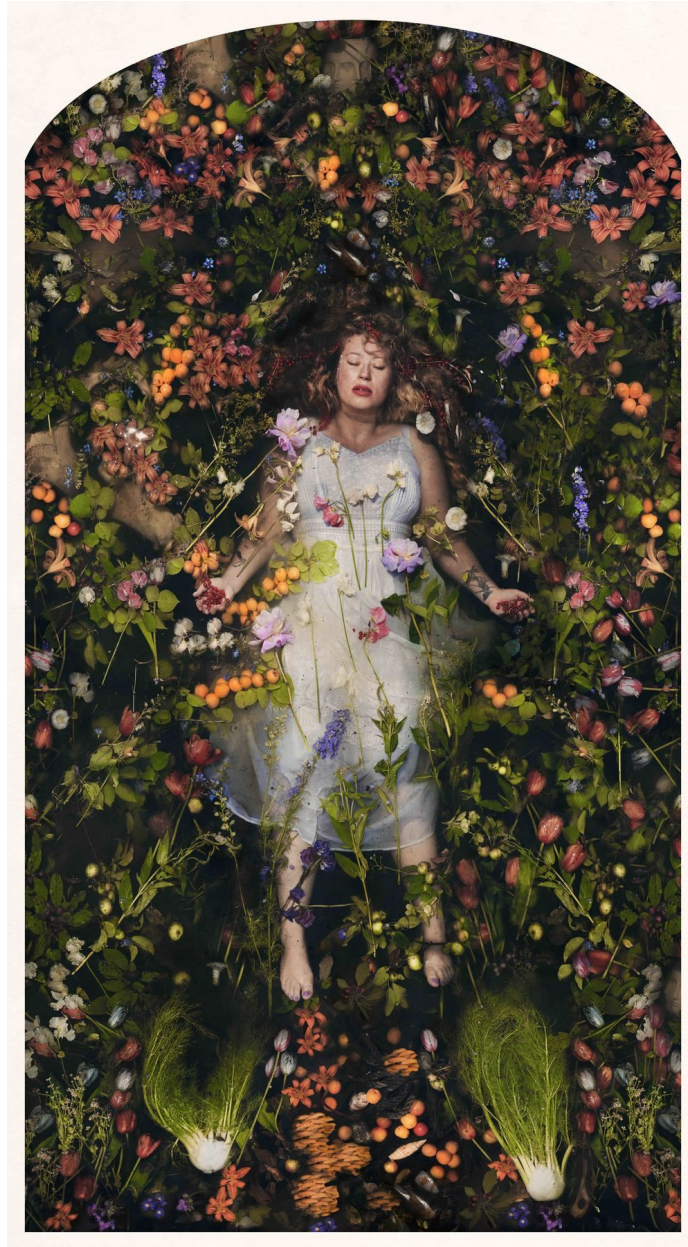

ROBISCHON

KAHN + SELESNICK, *CHARLOTTE*,
APRICOT, THRUSH
pigment print, 70 x 35 in. (177.8 x 88.9 cm)
KS259