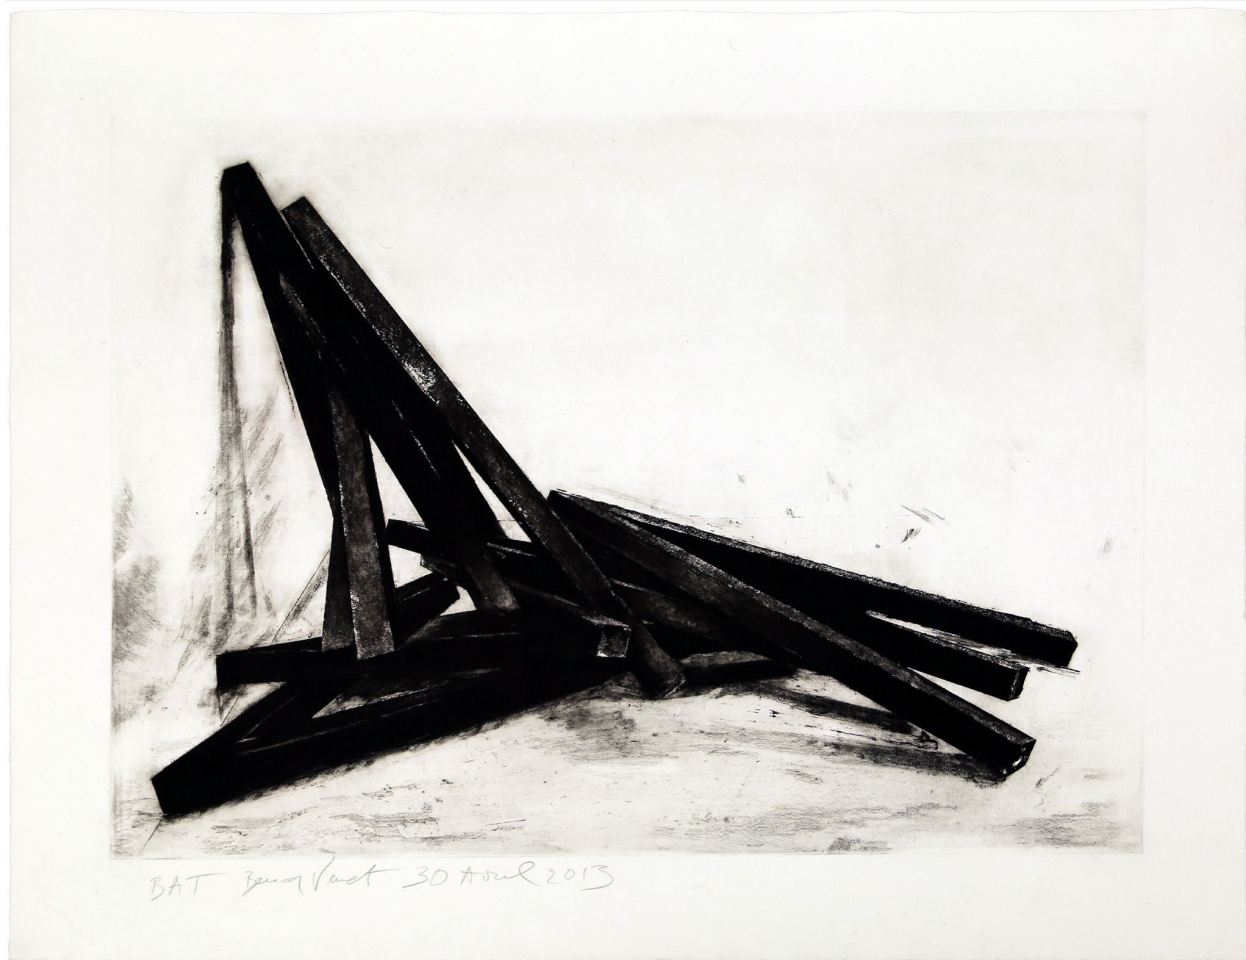

ROBISCHON

BERNAR VENET, *EFFONDREMENT: ANGLES 19/40 ep1*
lithograph, 30 x 37 3/8 in. (76.2 x 94.9 cm)
BV065