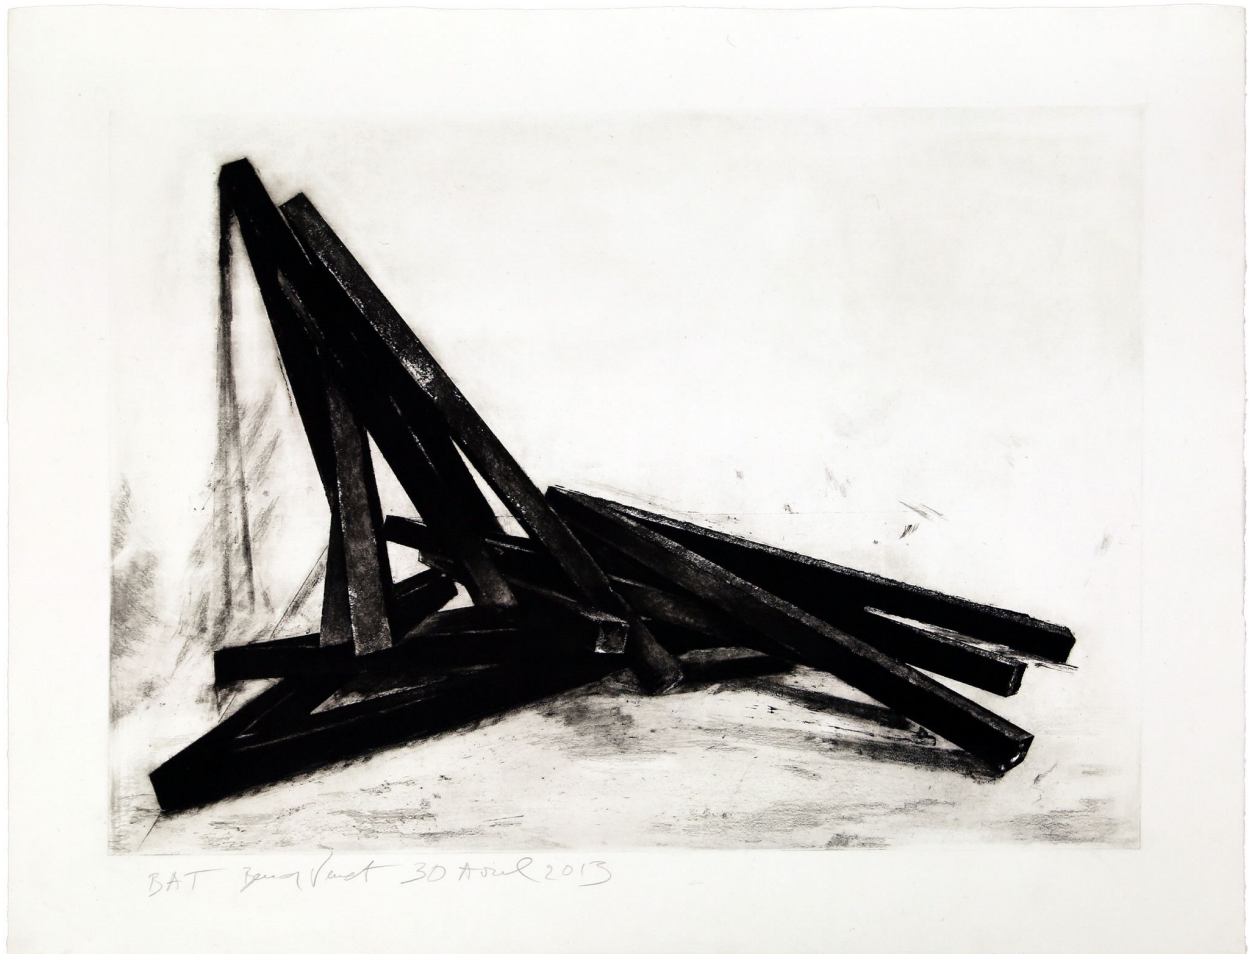

ROBISCHON

BERNAR VENET, *EFFONDREMENT: ANGLES 19/40 ep1*
lithograph, 30 x 37 3/8 in. (76.2 x 94.9 cm)
BV065