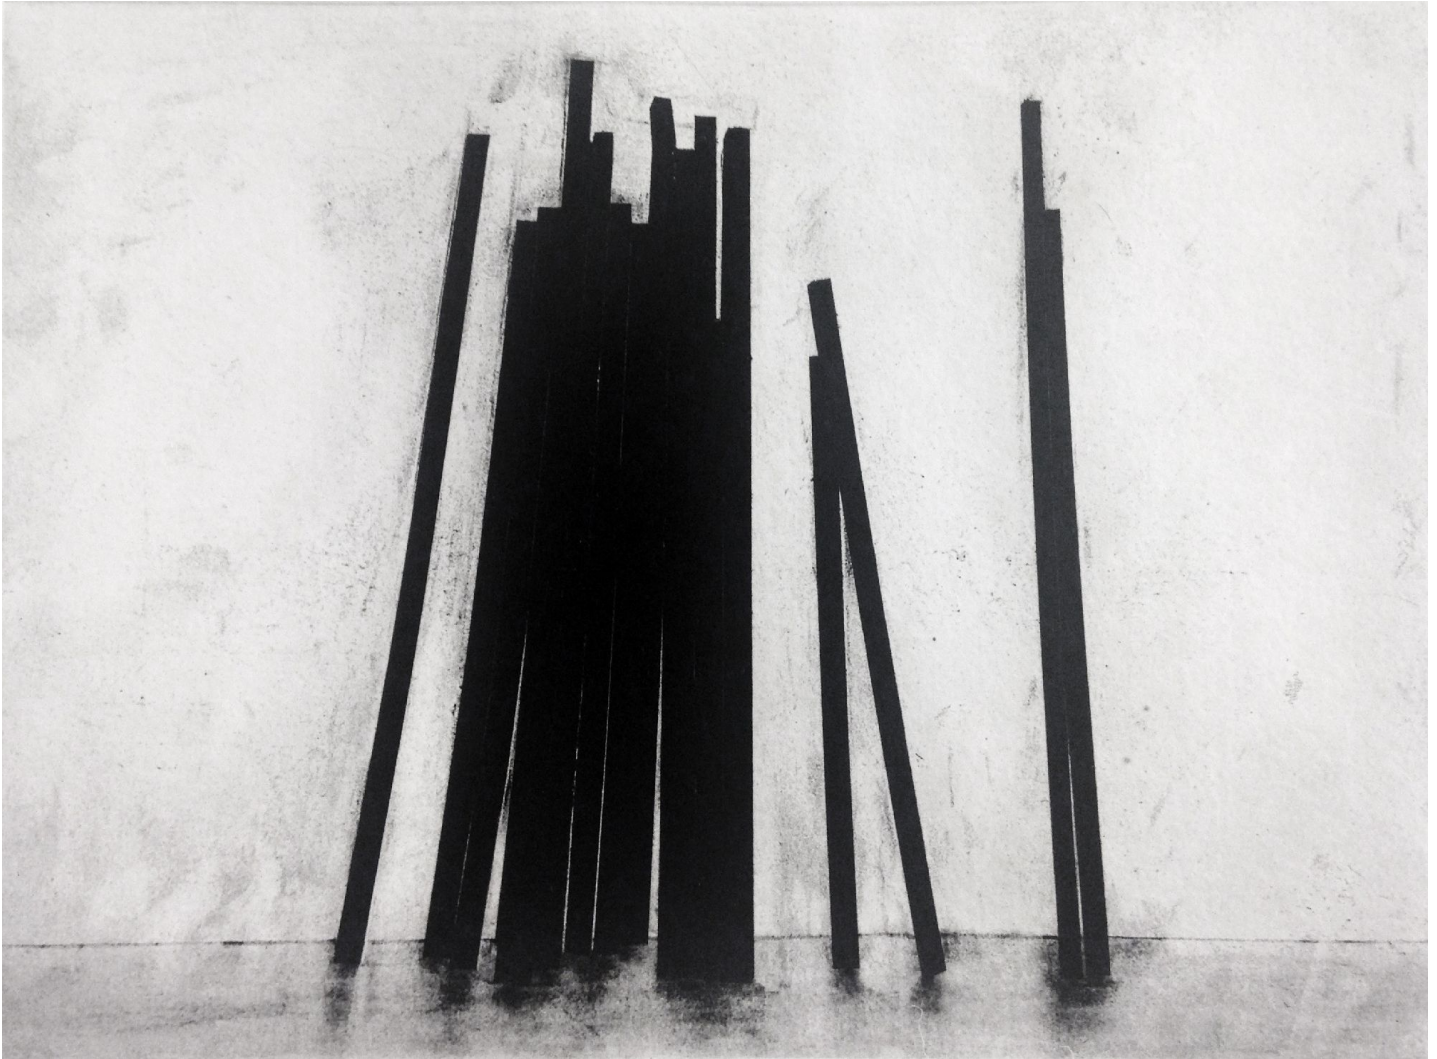

ROBISCHON

BERNAR VENET, *LEANING STRAIGHT LINES 14/30*
photogravure, direct gravure, aquatint and dry point, 14 1/4 x 16 5/8 in. (36.3 x 42.3 cm)
BV059