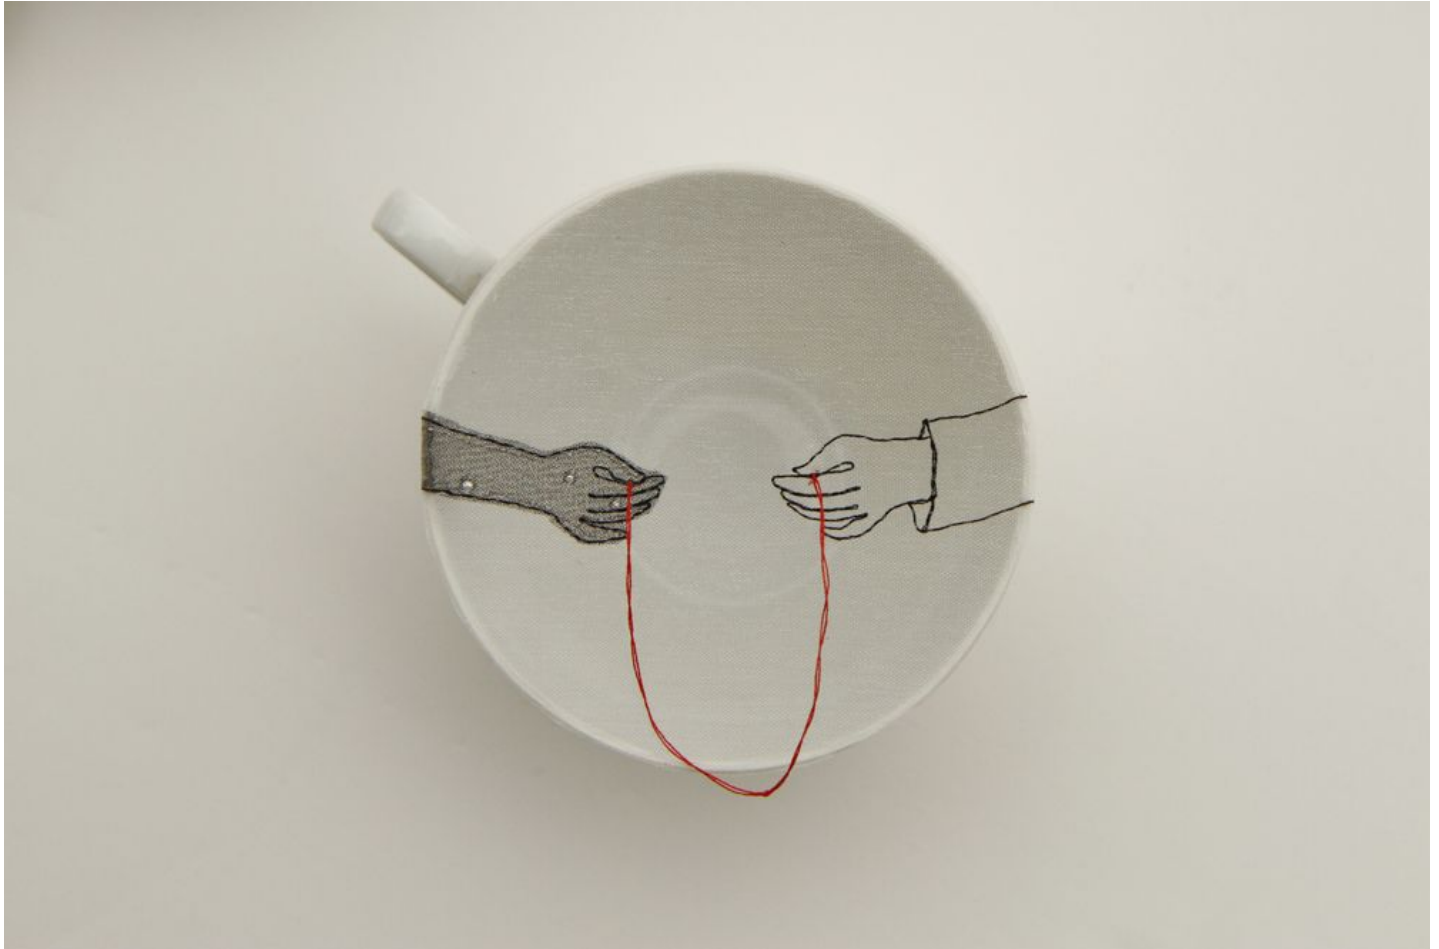

# ROBISCHON

DIEM CHAU, *UNION* (#248)

Porcelain plate, organza & thread, 3 1/2 x 4 x 2 1/2 in. (8.9 x 10.2 x 6.3 cm)

CHA009