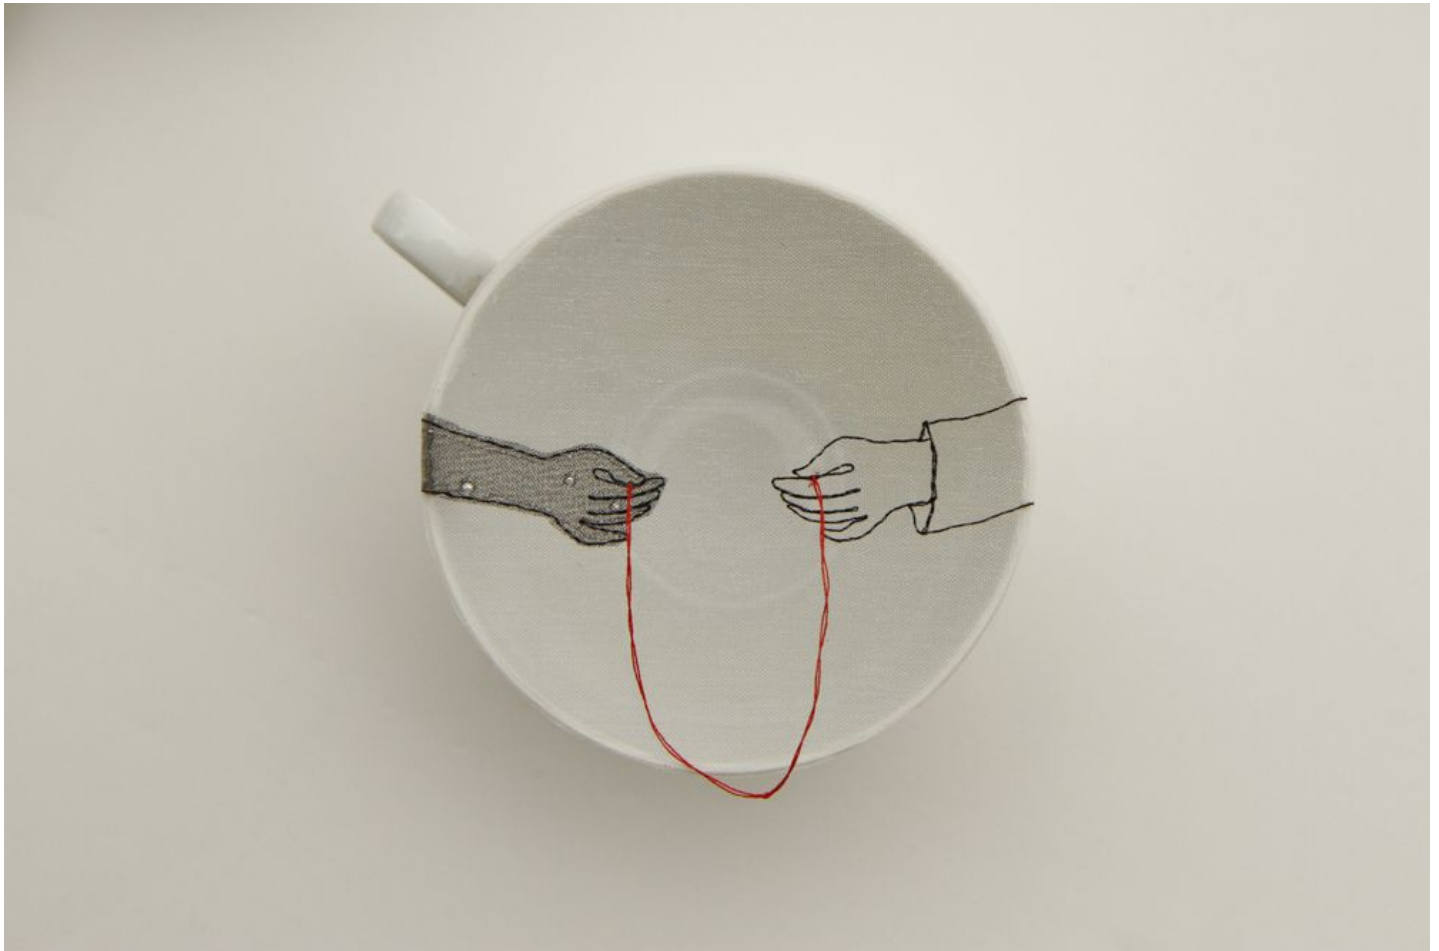

ROBISCHON

DIEM CHAU, *UNION* (#248)

Porcelain plate, organza & thread, 3 1/2 x 4 x 2 1/2 in. (8.9 x 10.2 x 6.3 cm)

CHA009