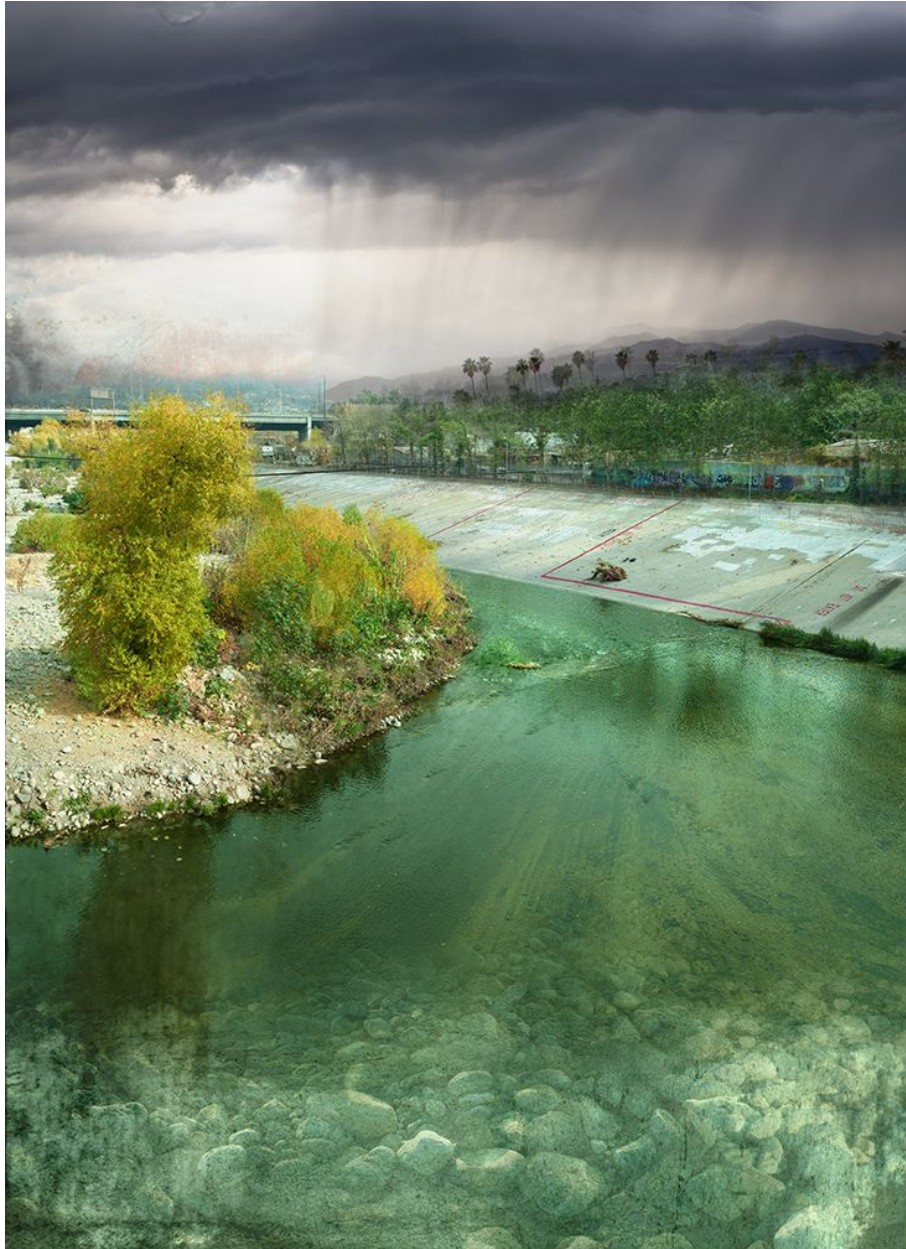

# ROBISCHON

ELENA DORFMAN, *SUBLIME L.A.* 3 1/5  
pigment print on metallic paper, 57 1/2 x 43 1/4 in. (146.1 x  
109.9 cm)  
EDO015