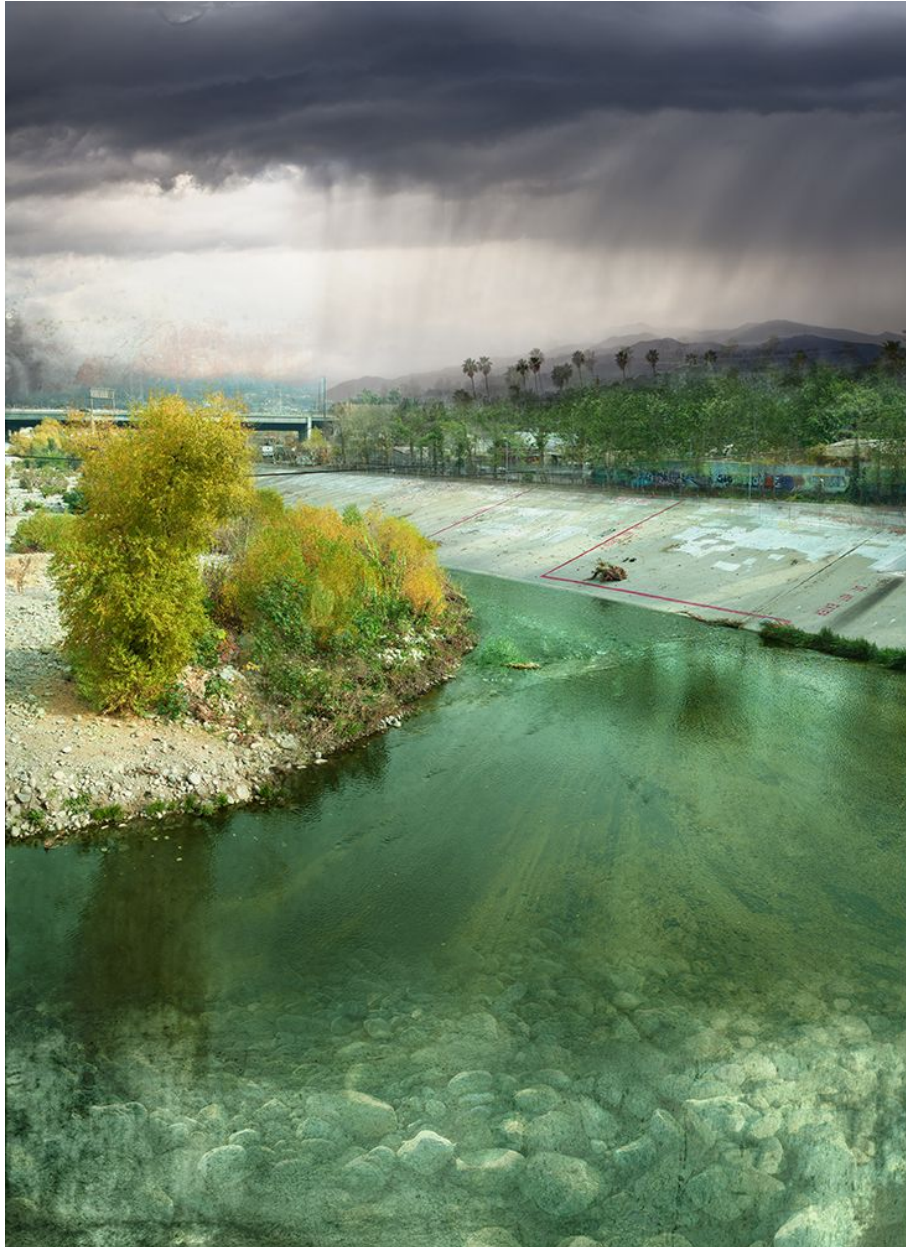

# ROBISCHON

ELENA DORFMAN, *SUBLIME L.A.* 3 1/5  
pigment print on metallic paper, 57 1/2 x 43 1/4 in. (146.1 x  
109.9 cm)  
EDO015