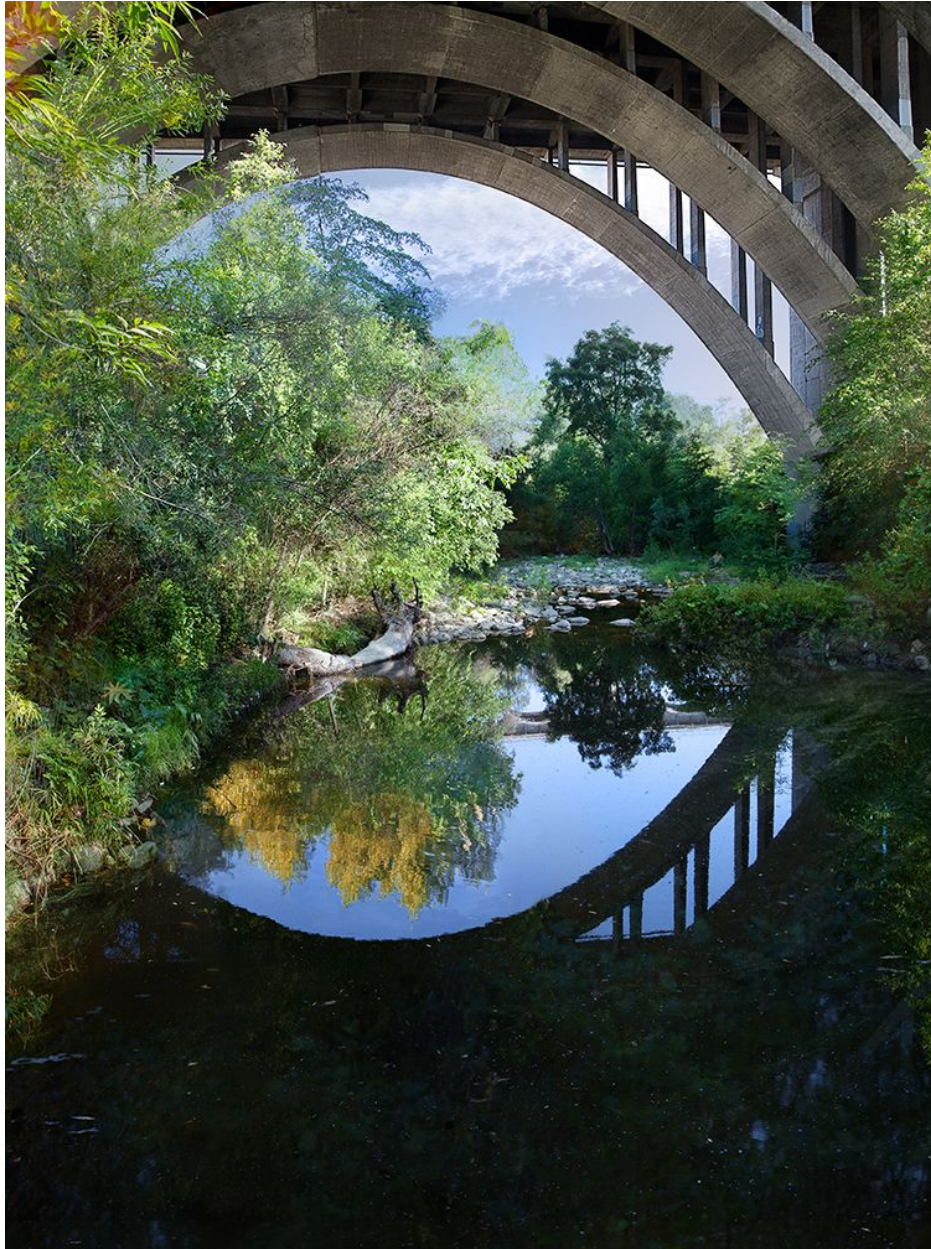

ROBISCHON

ELENA DORFMAN, *SUBLIME L.A. 7 1/5*
pigment print on metallic paper, 57 1/2 x 43 1/2 in. (146.1 x
110.5 cm)
EDO018