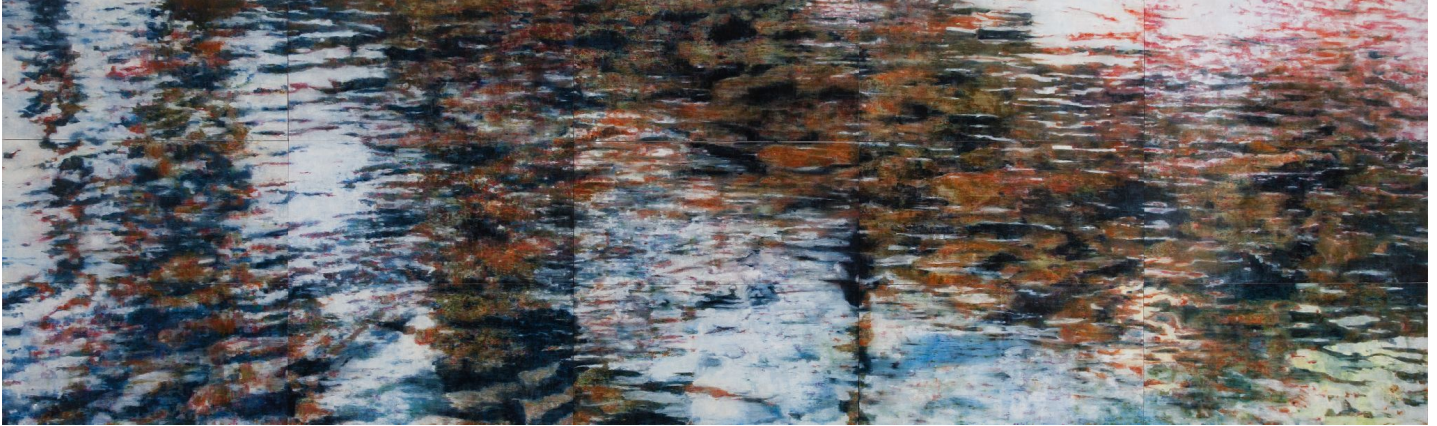

ROBISCHON

STEPHEN BATURA, *FLOODPLAIN*
casein on panel, 144 x 480 in. (365.8 x 1219.2 cm)
BAT141