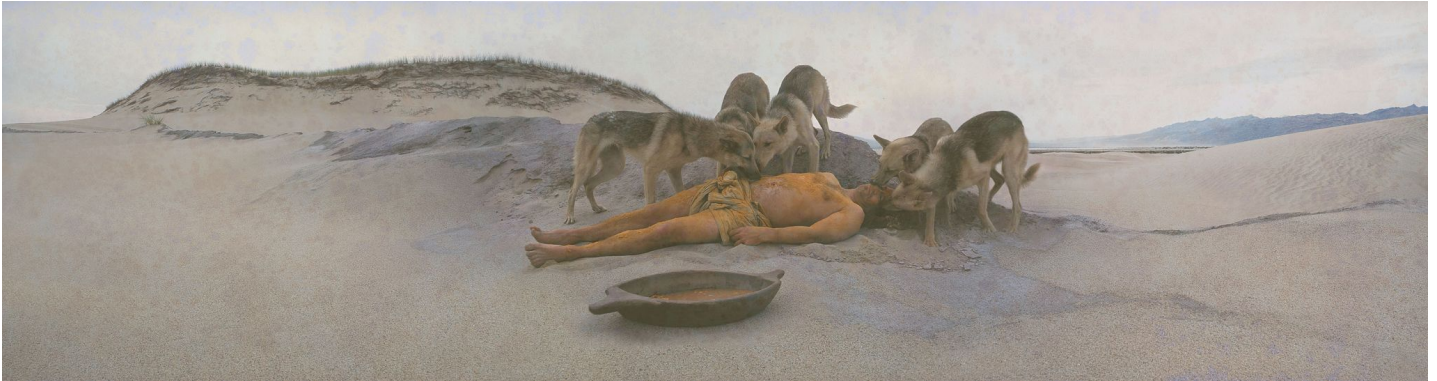

# ROBISCHON

KAHN + SELESNICK, *A NEW GOD AP 1/2*

PANORAMIC SURVEY PHOTOGRAPH color digital archival print, 13 x 35 1/2 in. (33 x 90.2 cm)

KS020