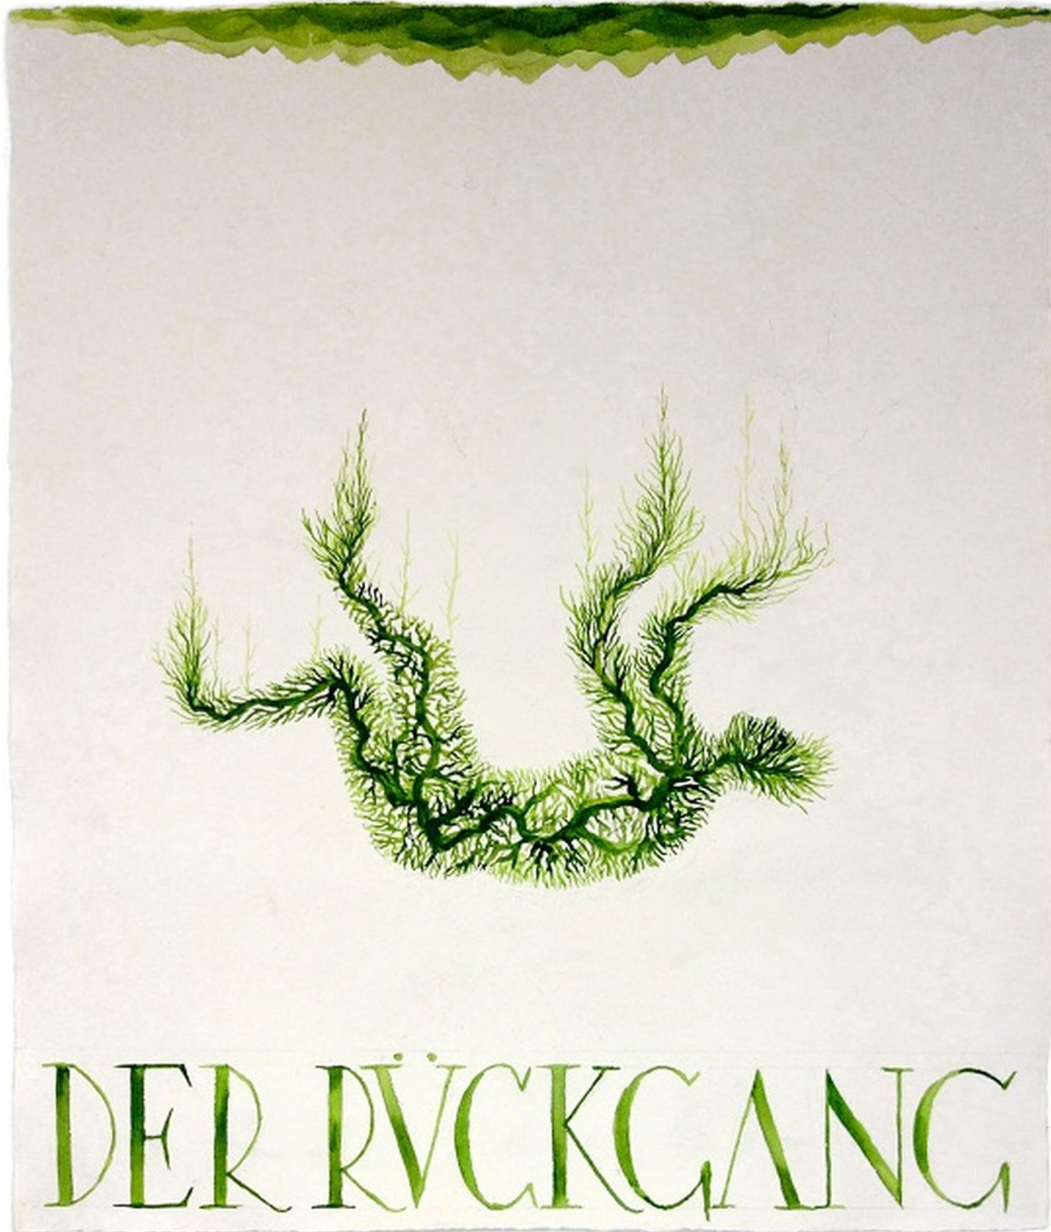

ROBISCHON

KAHN + SELESNICK, *DER RÜCKGANG 64*
tempera on watercolor paper, 17 1/2 x 15 1/2 in. (44.5 x 39.4 cm)
KS190