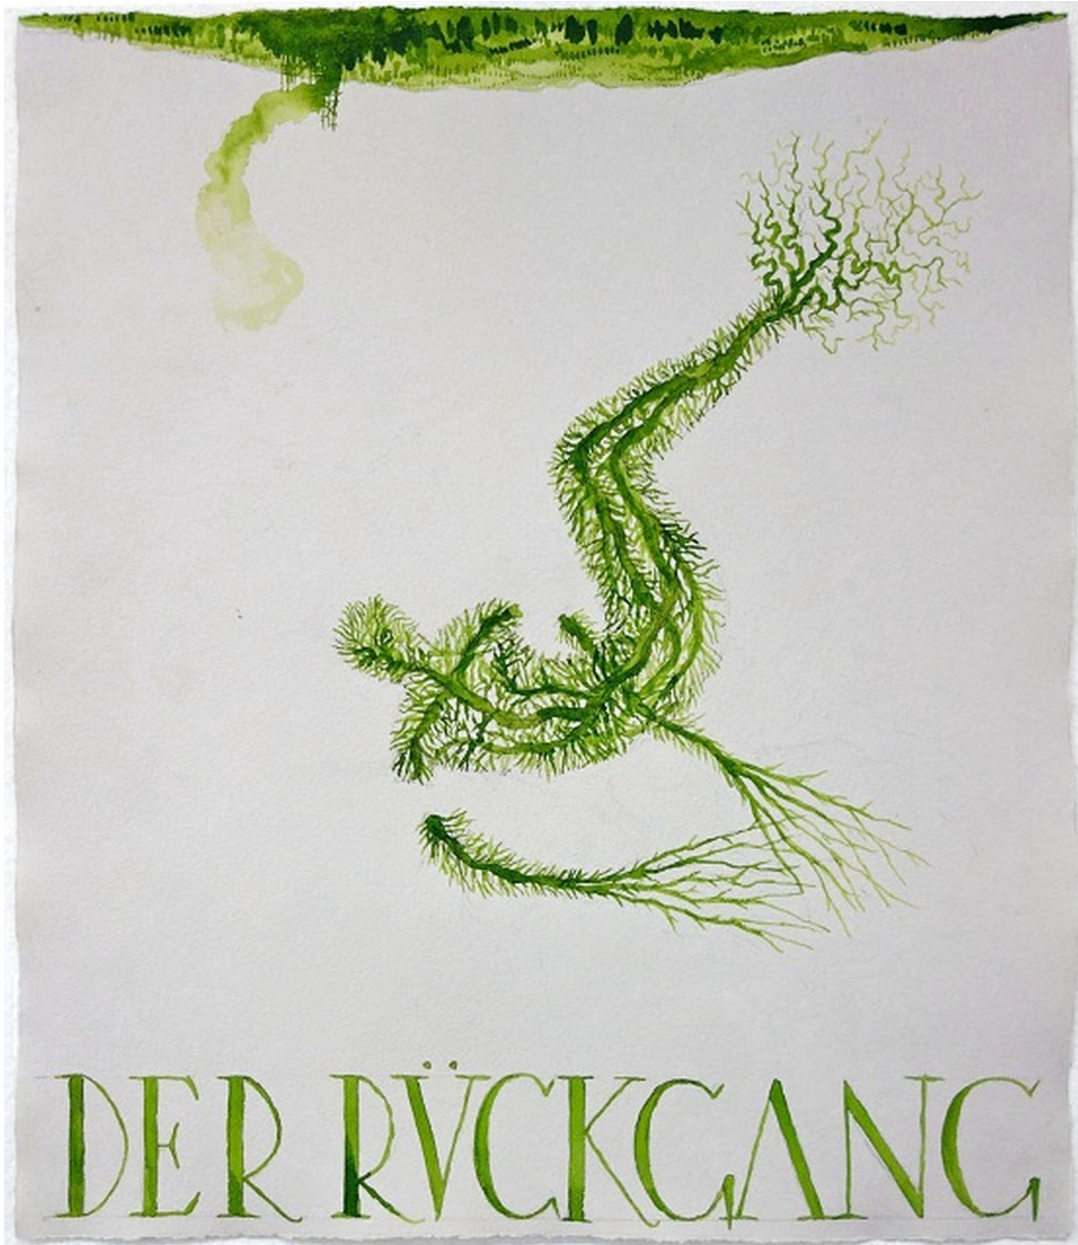

ROBISCHON

KAHN + SELESNICK, *DER RÜCKGANG* 65
tempera on watercolor paper, 17 1/2 x 15 1/2 in. (44.5 x 39.4 cm)
KS193