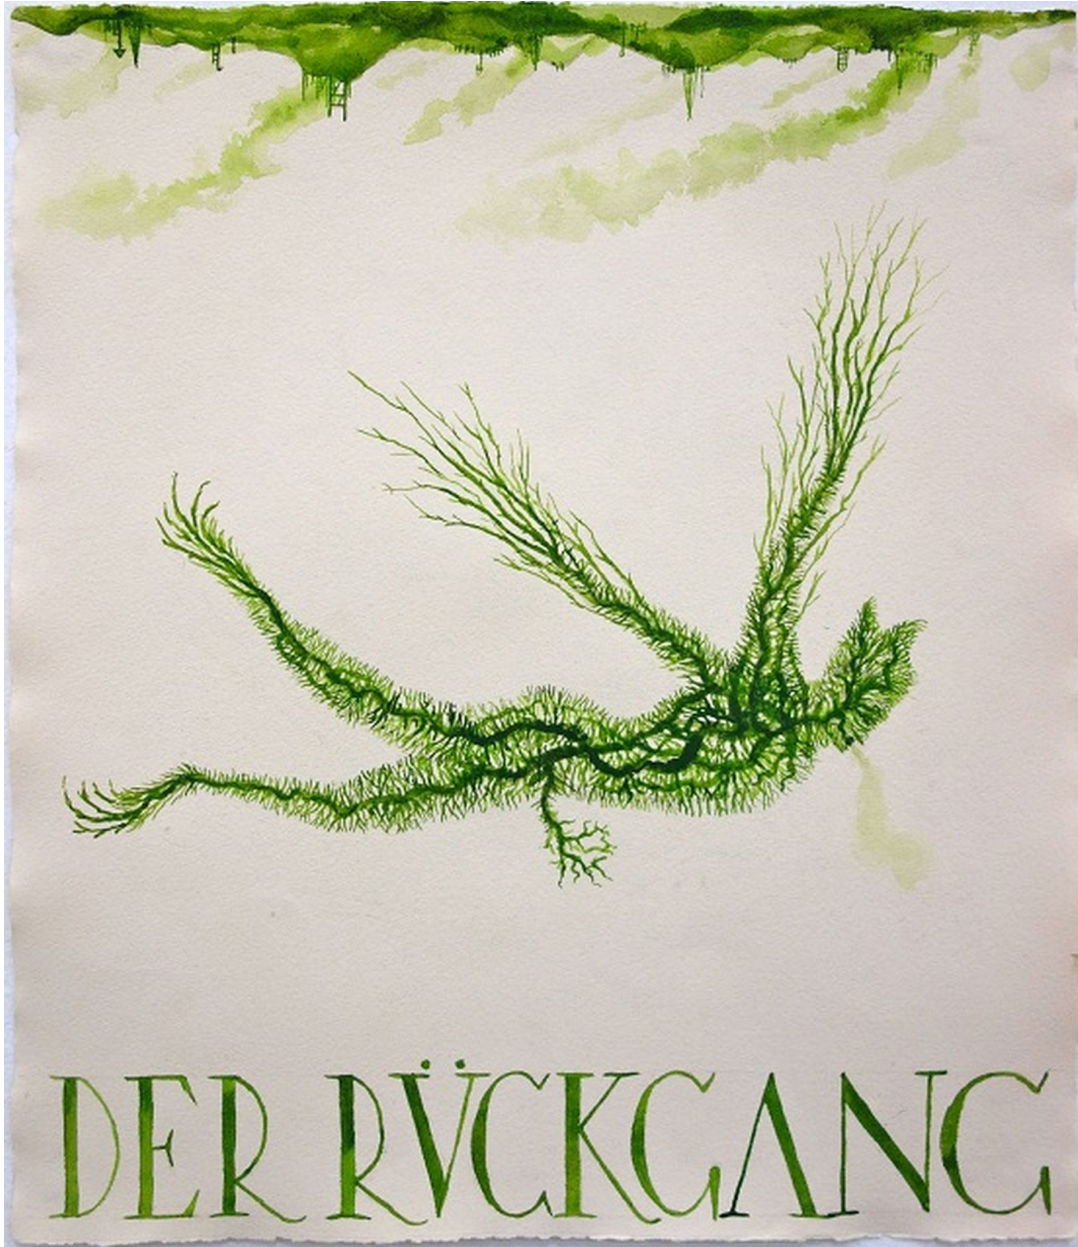

ROBISCHON

KAHN + SELESNICK, *DER RÜCKGANG 66*
tempera on watercolor paper, 17 1/2 x 15 1/2 in. (44.5 x 39.4 cm)
KS192