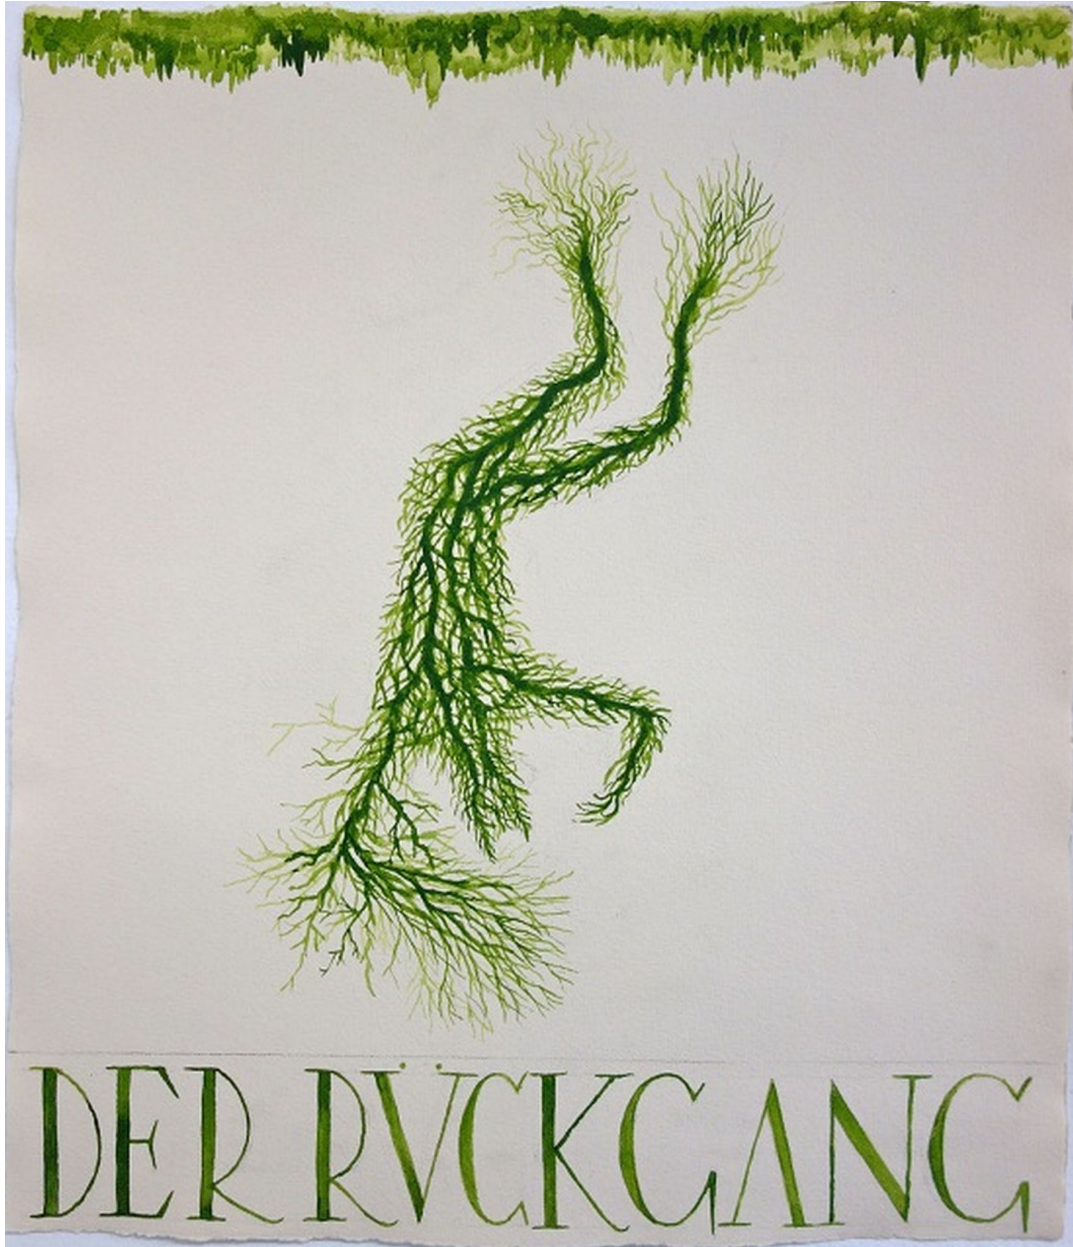

# ROBISCHON

KAHN + SELESNICK, *DER RUCKGANG 67*  
tempera on watercolor paper, 17 1/2 x 15 1/2 in. (44.5 x 39.4 cm)  
KS189