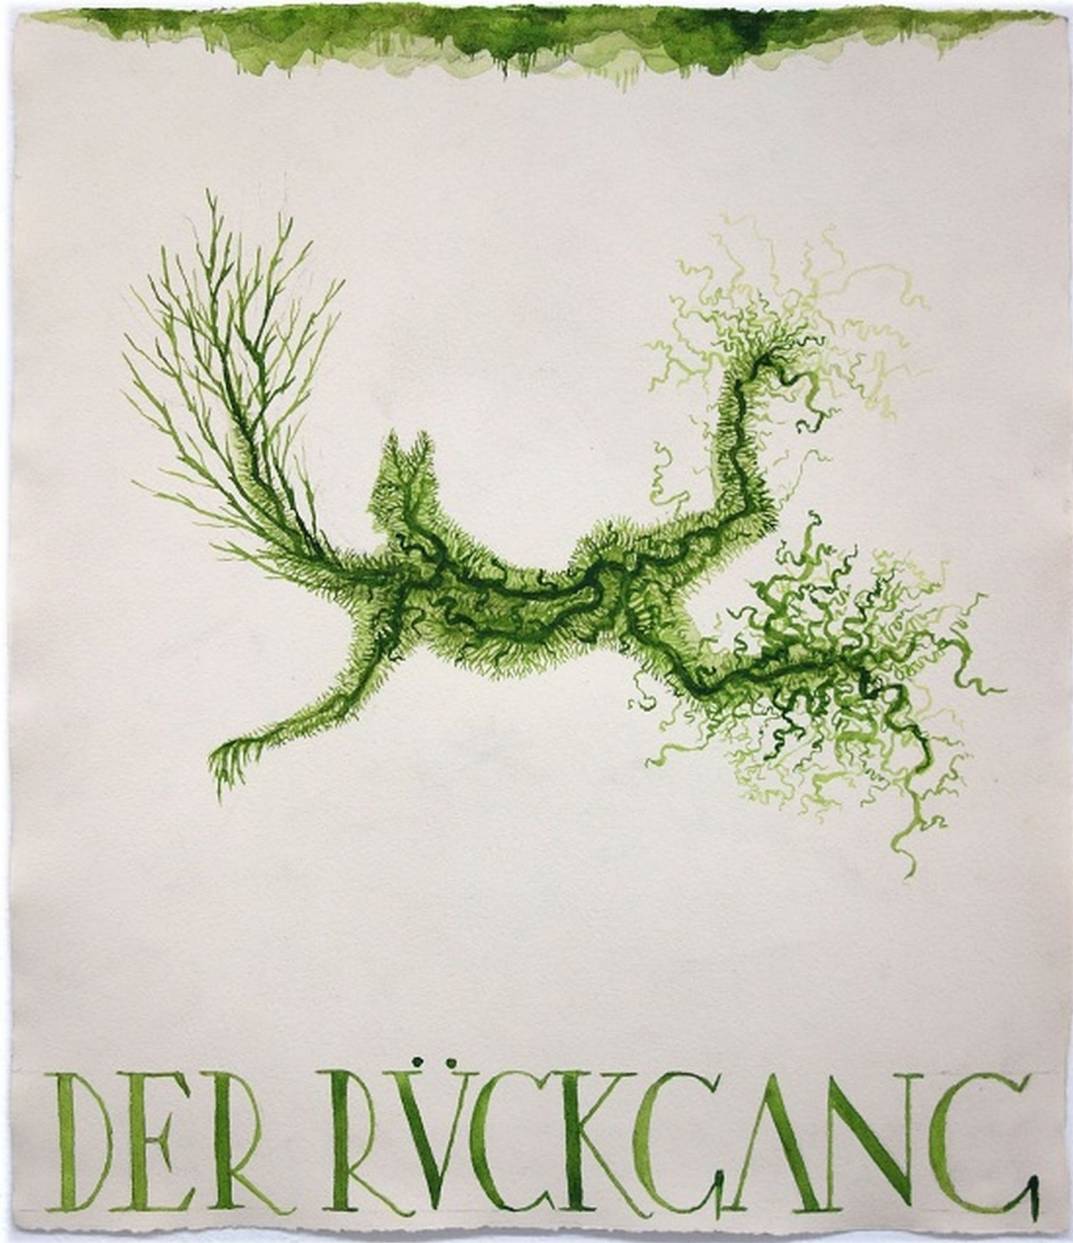

# ROBISCHON

KAHN + SELESNICK, *DER RÜCKGANG 69*  
tempera on watercolor paper, 17 1/2 x 15 1/2 in. (44.5 x 39.4 cm)  
KS194