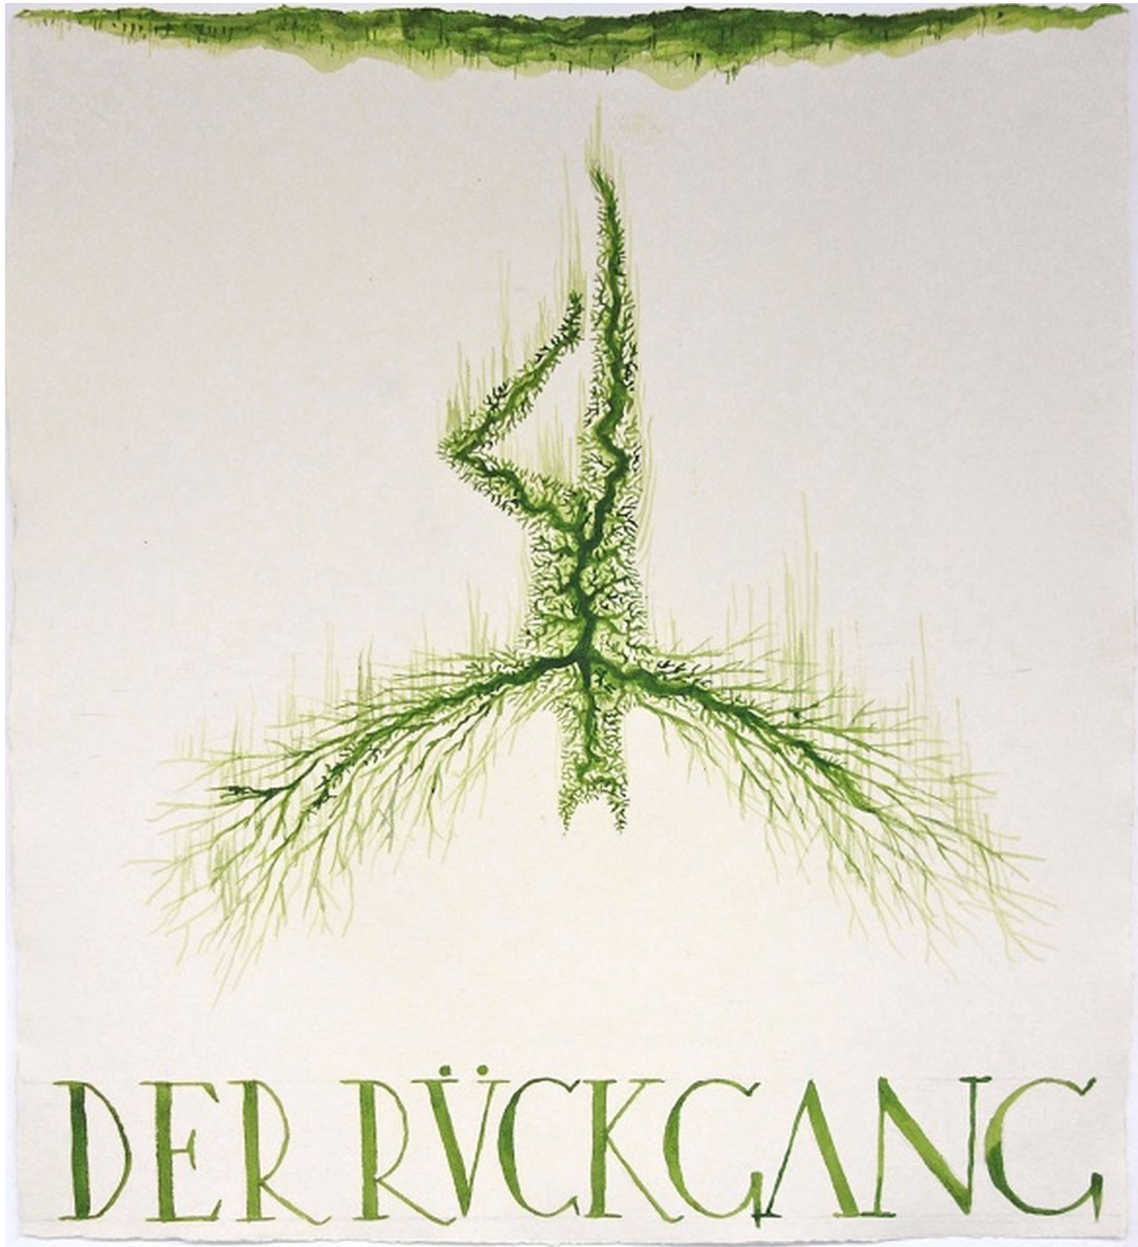

# ROBISCHON

KAHN + SELESNICK, *DER RÜCKGANG 70*  
tempera on watercolor paper, 17 1/2 x 15 1/2 in. (44.5 x 39.4 cm)  
KS191