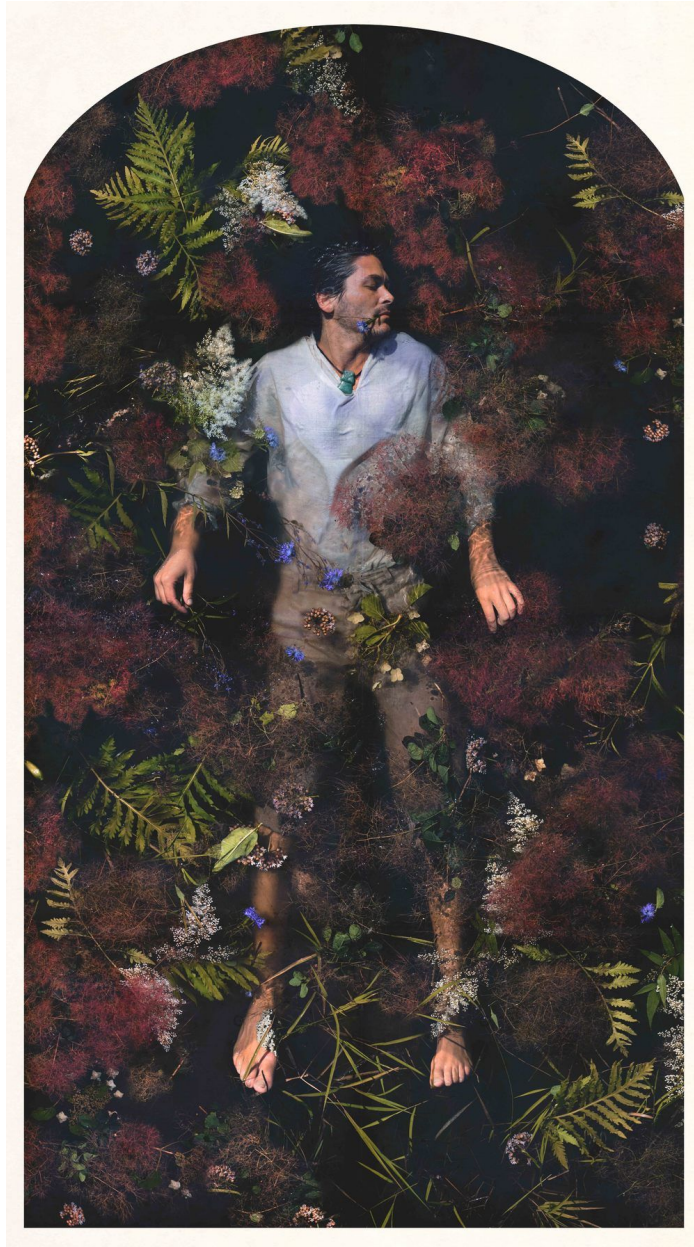

ROBISCHON

KAHN + SELESNICK, *KEVIN, SMOKEBUSH,
DRAGONFLY*
pigment print, 10 x 10 in. (25.4 x 25.4 cm)
KS266