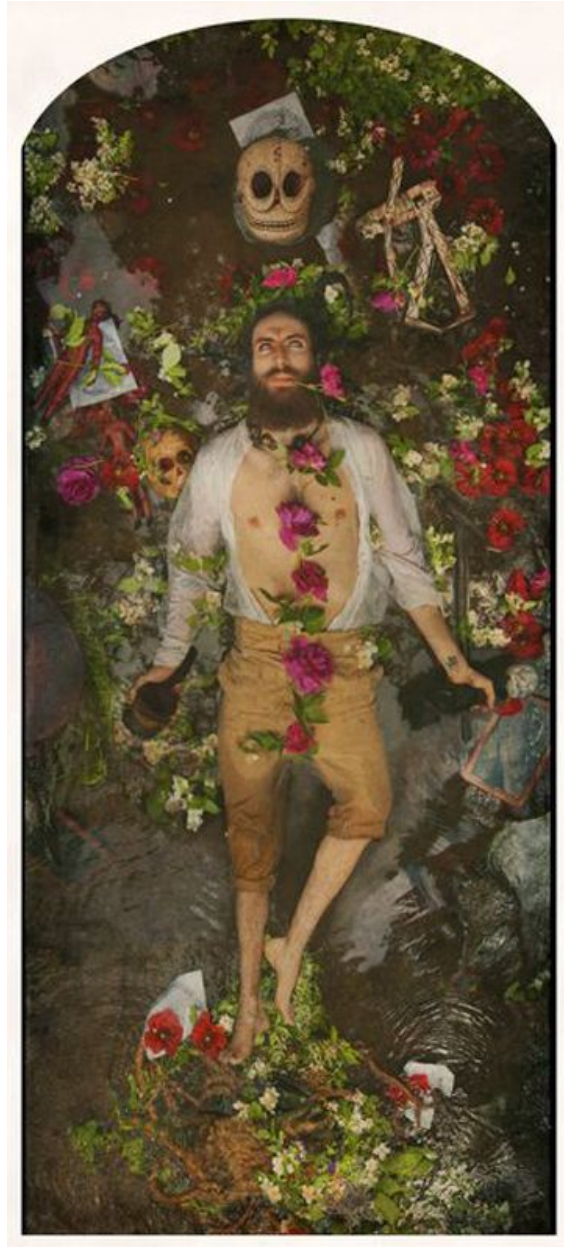

# ROBISCHON

KAHN + SELESNICK, *LUIS, PEONY,*  
*RACCOON*  
pigment print, 15 1/2 x 6 3/4 in. (39.4 x 17.1  
cm)  
KS273