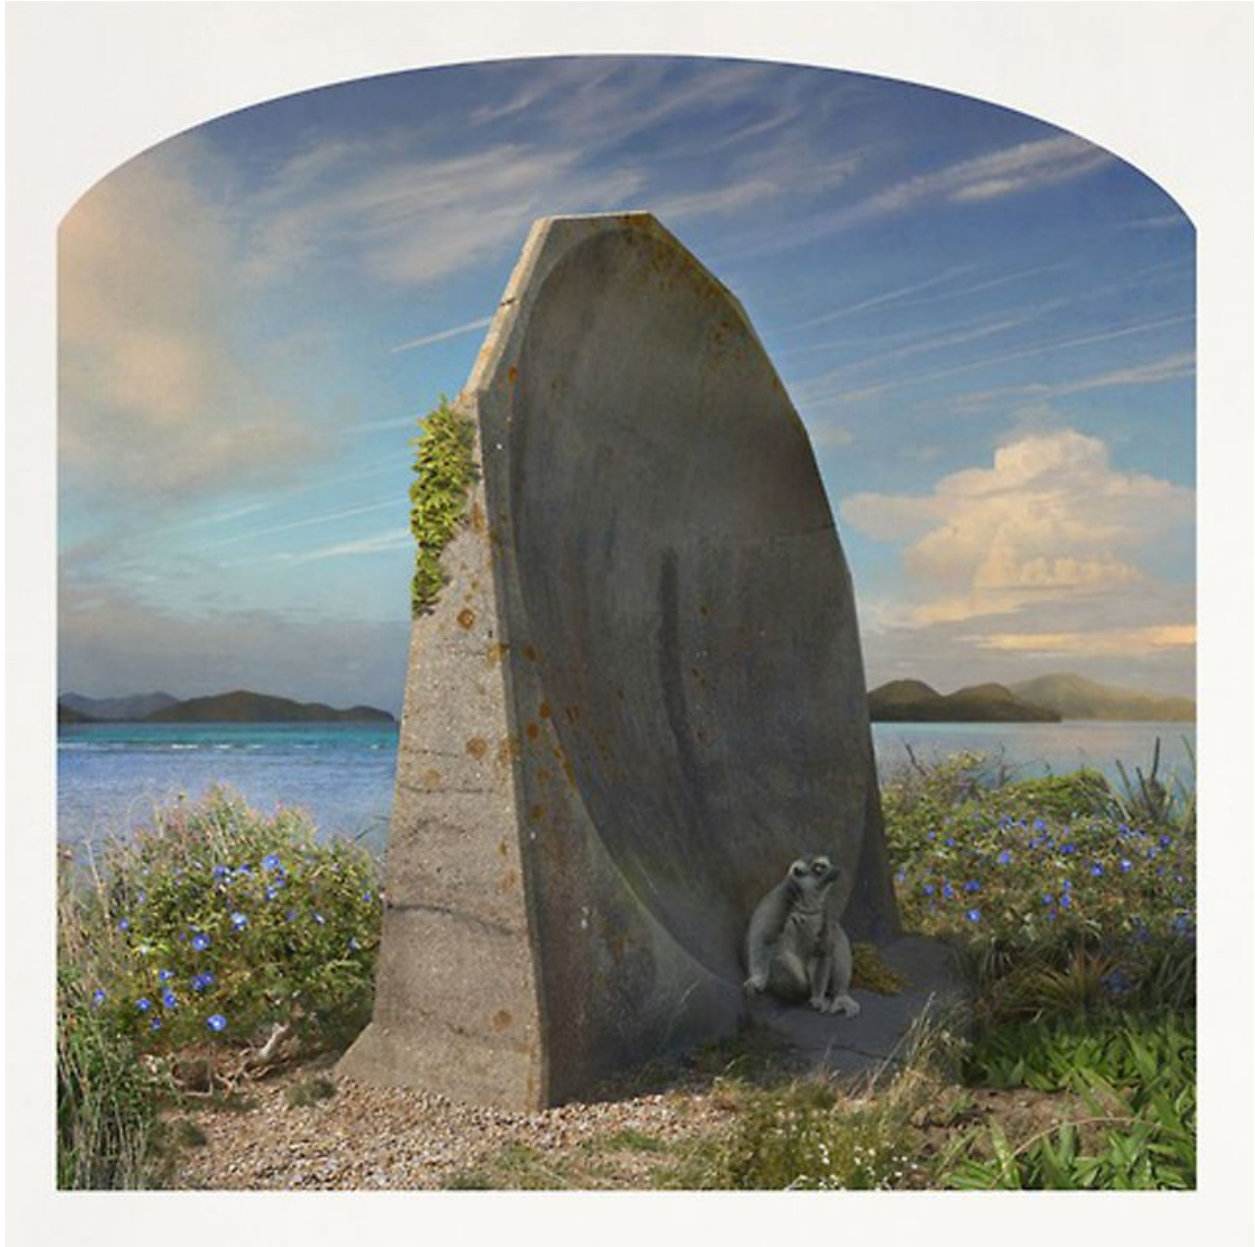

ROBISCHON

KAHN + SELESNICK, *MADAGASCAR Ed. 5*
pigment print, 10 x 10 in. (25.4 x 25.4 cm)
KS305