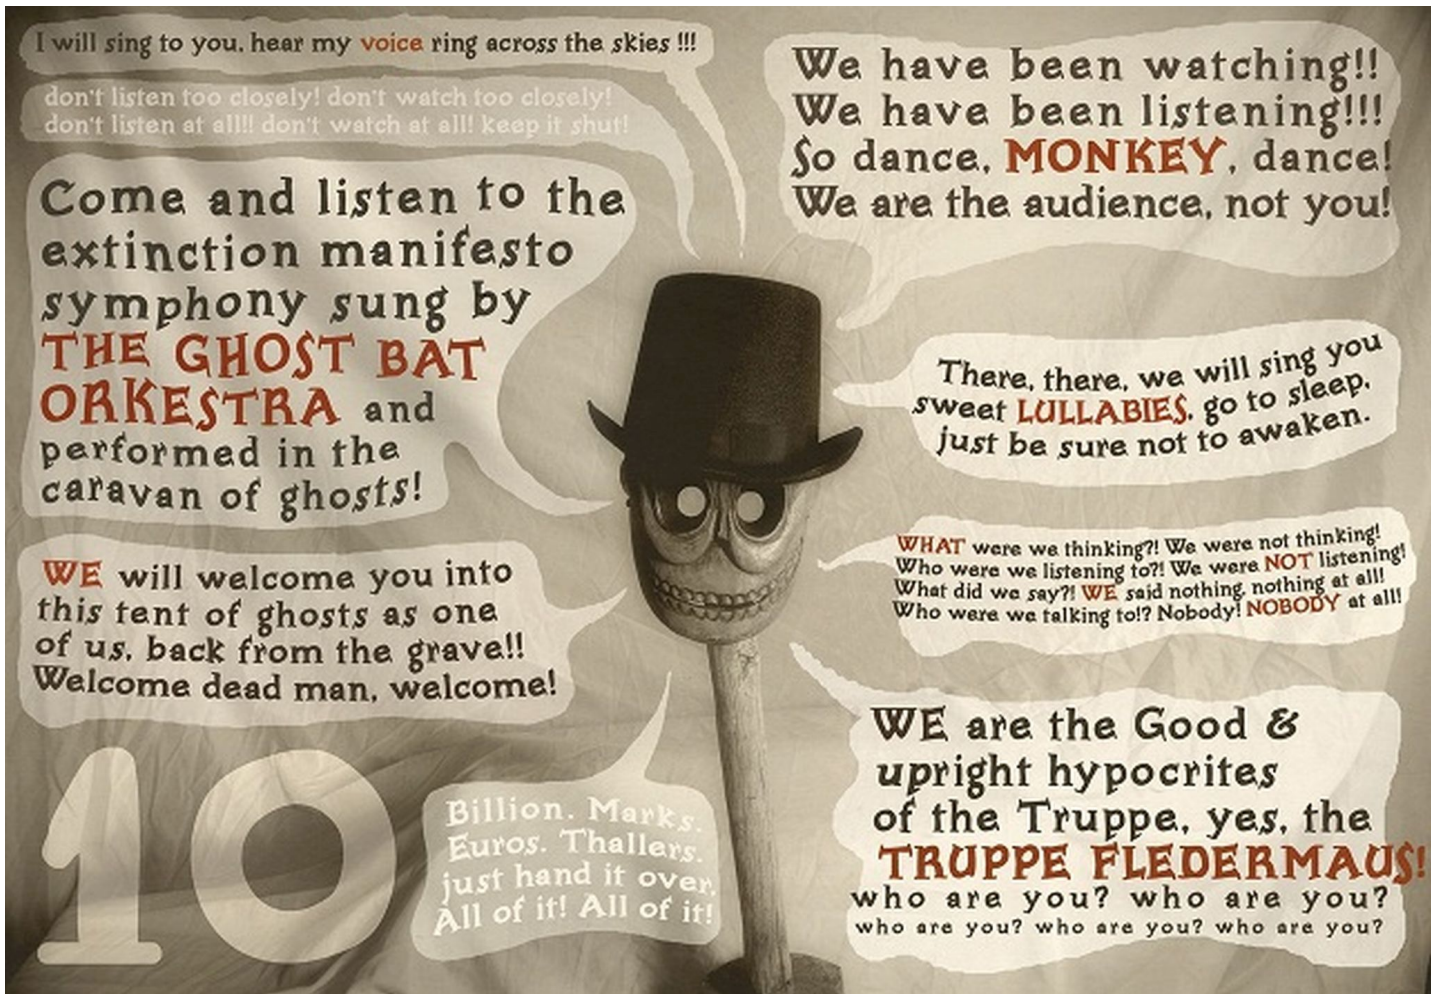

# ROBISCHON

KAHN + SELESNICK, *POSTER 22 Ed, 5*  
printed editioned poster, 16 1/2 x 23 1/2 in. (41.9 x 59.7 cm)  
KS141