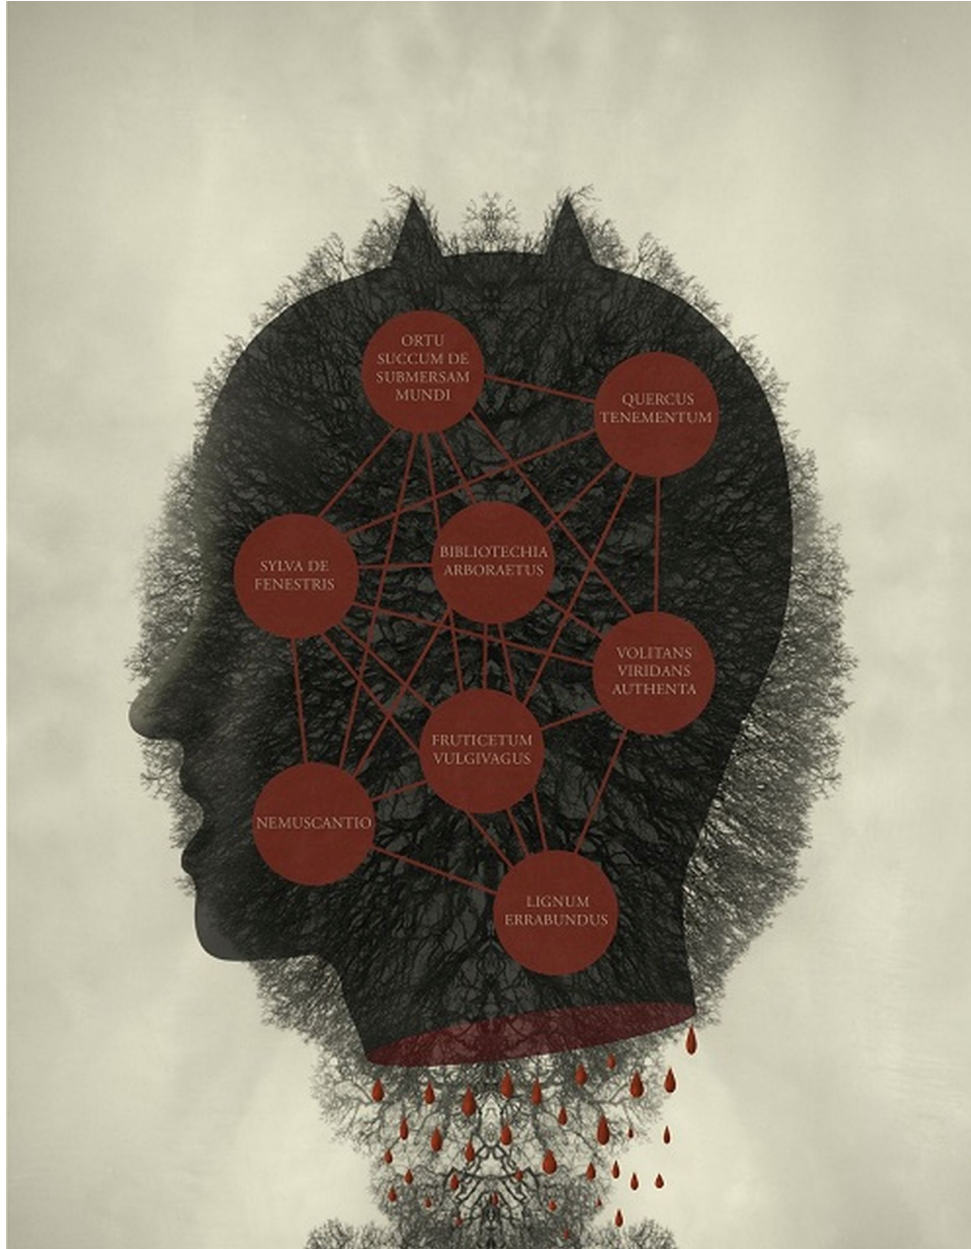

ROBISCHON

KAHN + SELESNICK, *POSTER 30 Ed. 5*
printed editioned poster, 21 x 16 1/2 in. (53.3 x 41.9 cm)
KS161