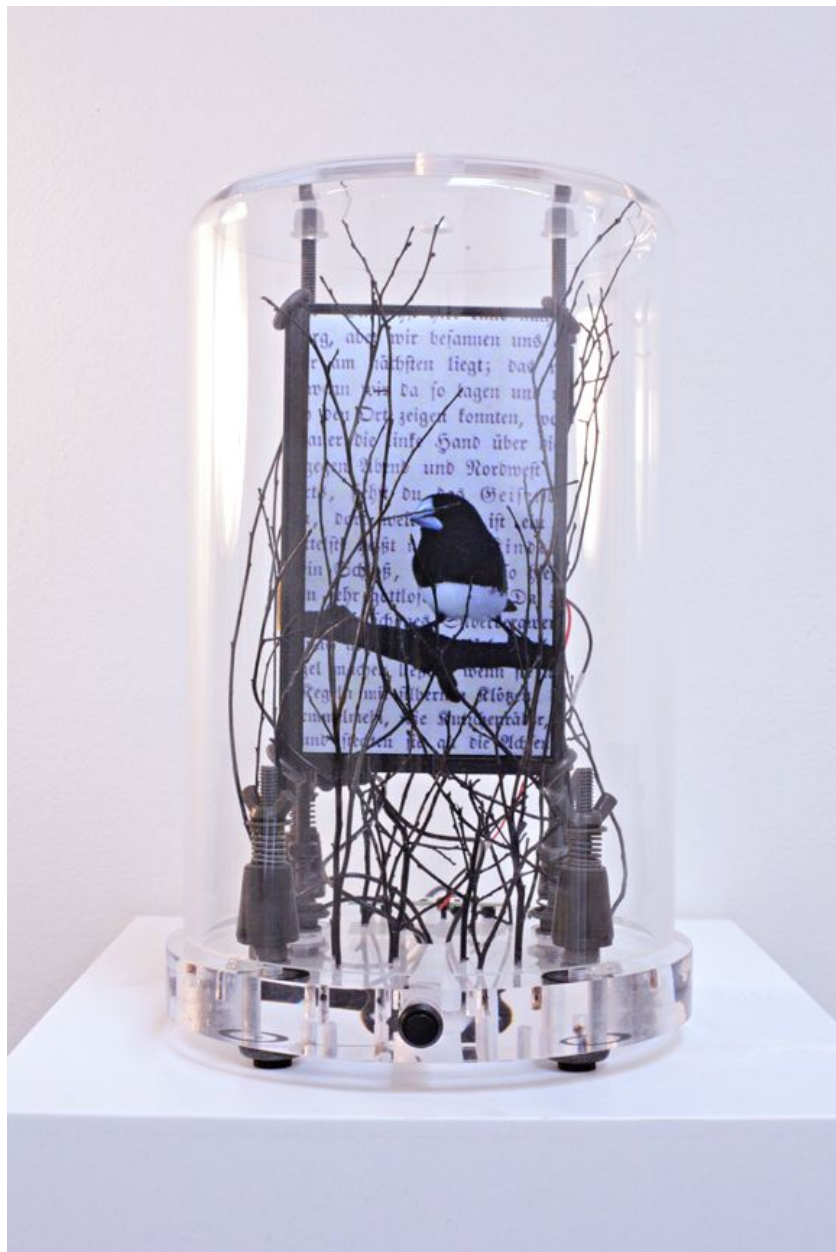

ROBISCHON

DAVID ZIMMER, *THE LIME TREE 1 (A)*
LCD video and mixed media, 12 x 7 1/2 x 7 1/2 in. (30.5
x 19.1 x 19.1 cm)
ZIM064