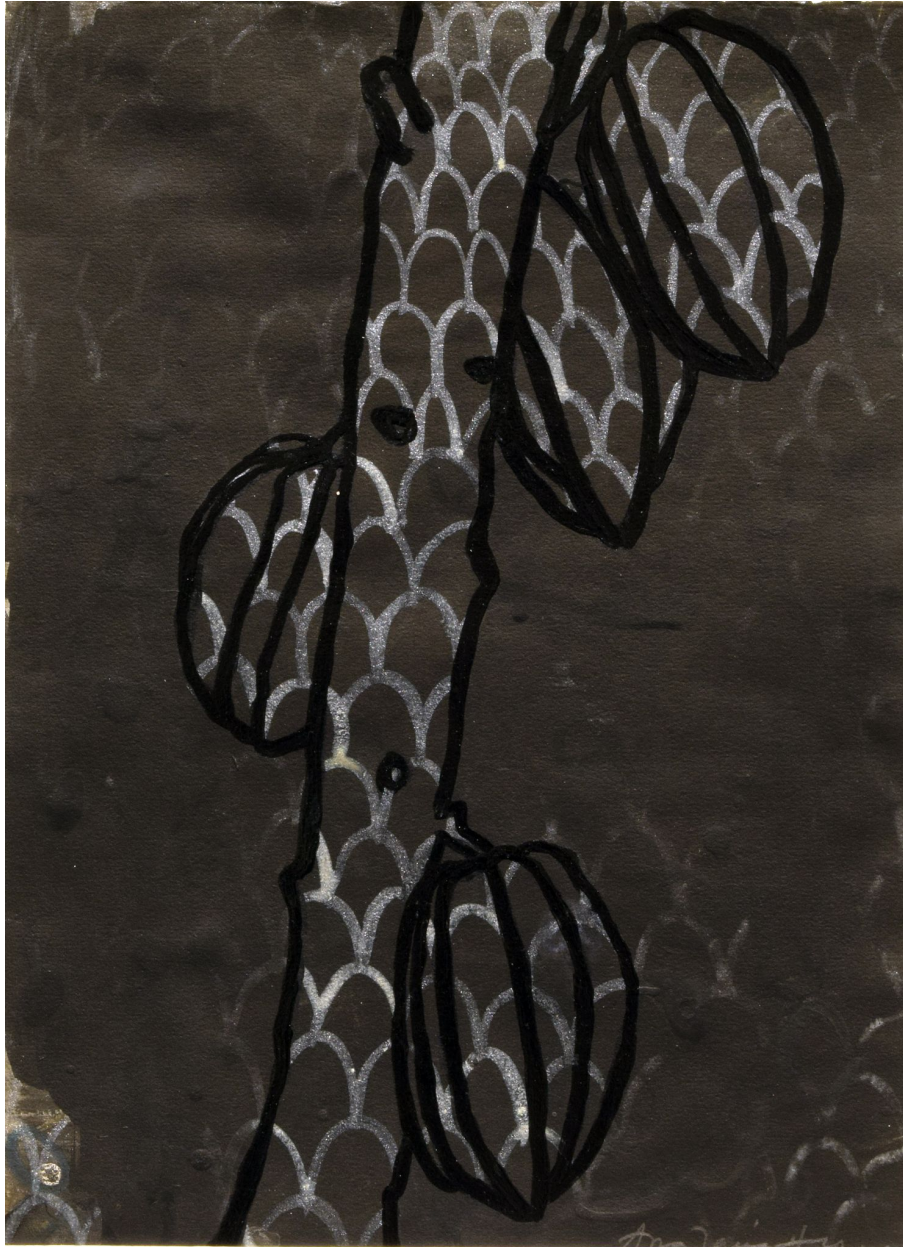

ROBISCHON

ANA MARIA HERNANDO, *LA SOMBRA DE ADENTRO*
(*INSIDE SHADOW*)

acrylic and ink on paper, 15 x 11 in. (38.1 x 27.9 cm)

ANA137