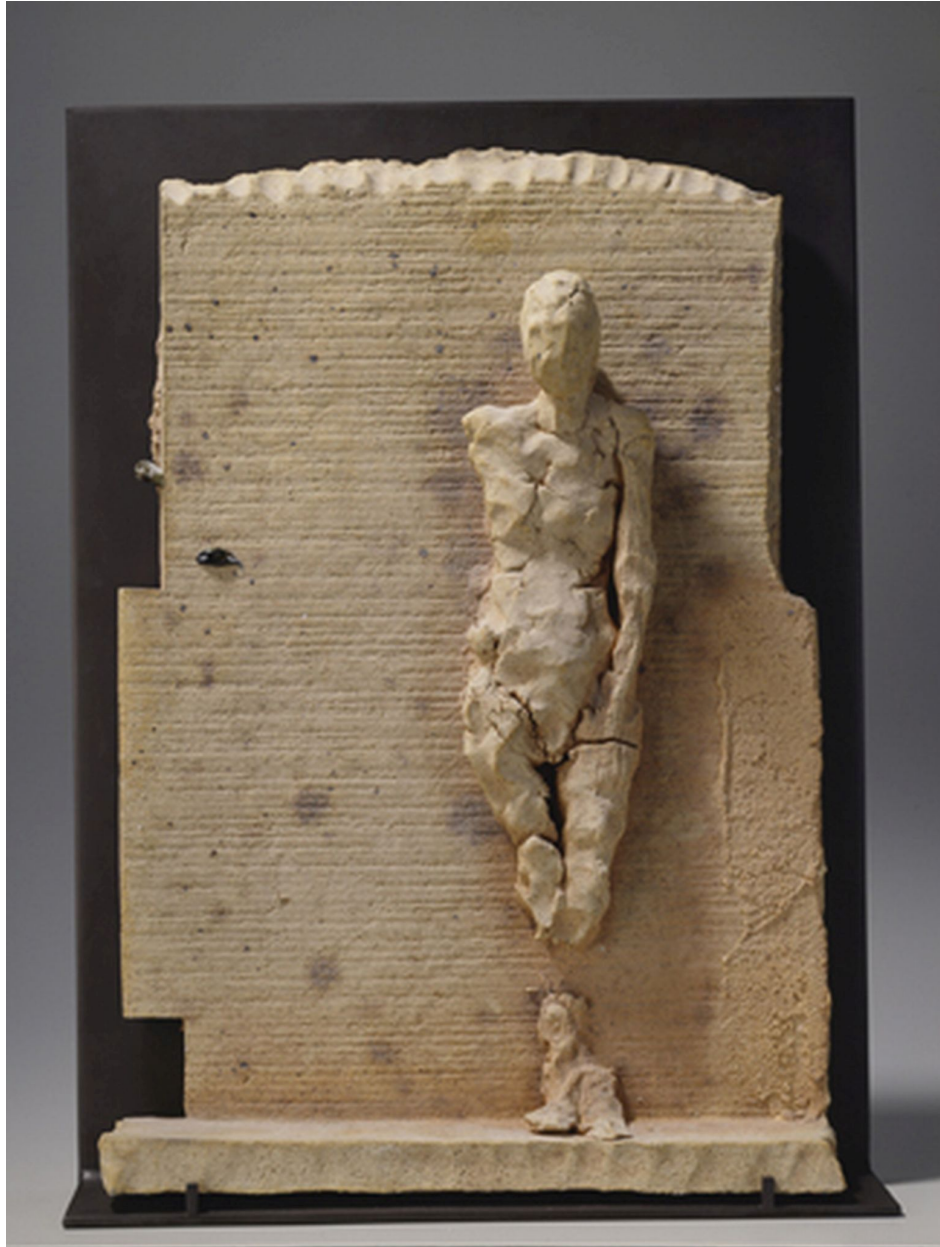

ROBISCHON

MANUEL NERI, *MAHA - CERAMIC MAQUETTE VIII w/stand*
ceramic, 22 x 15 x 3 1/2 in. (55.9 x 38.1 x 8.9 cm)
NERI116