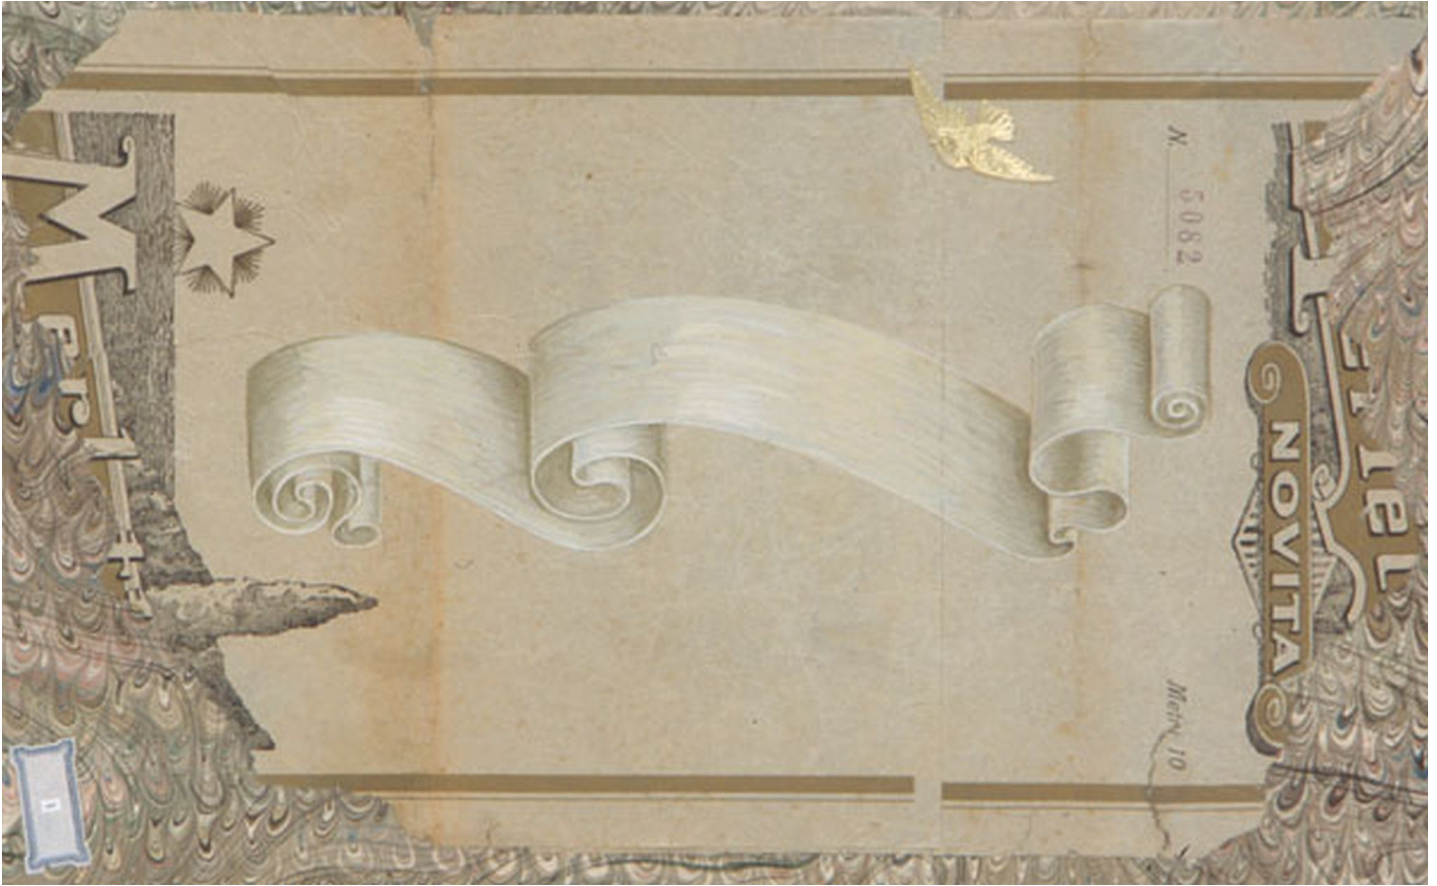

ROBISCHON

ANNE CONNELL, *GOLDEN MEAN #1*
collage on panel, 8 x 14 in. (20.3 x 35.6 cm)
AC030