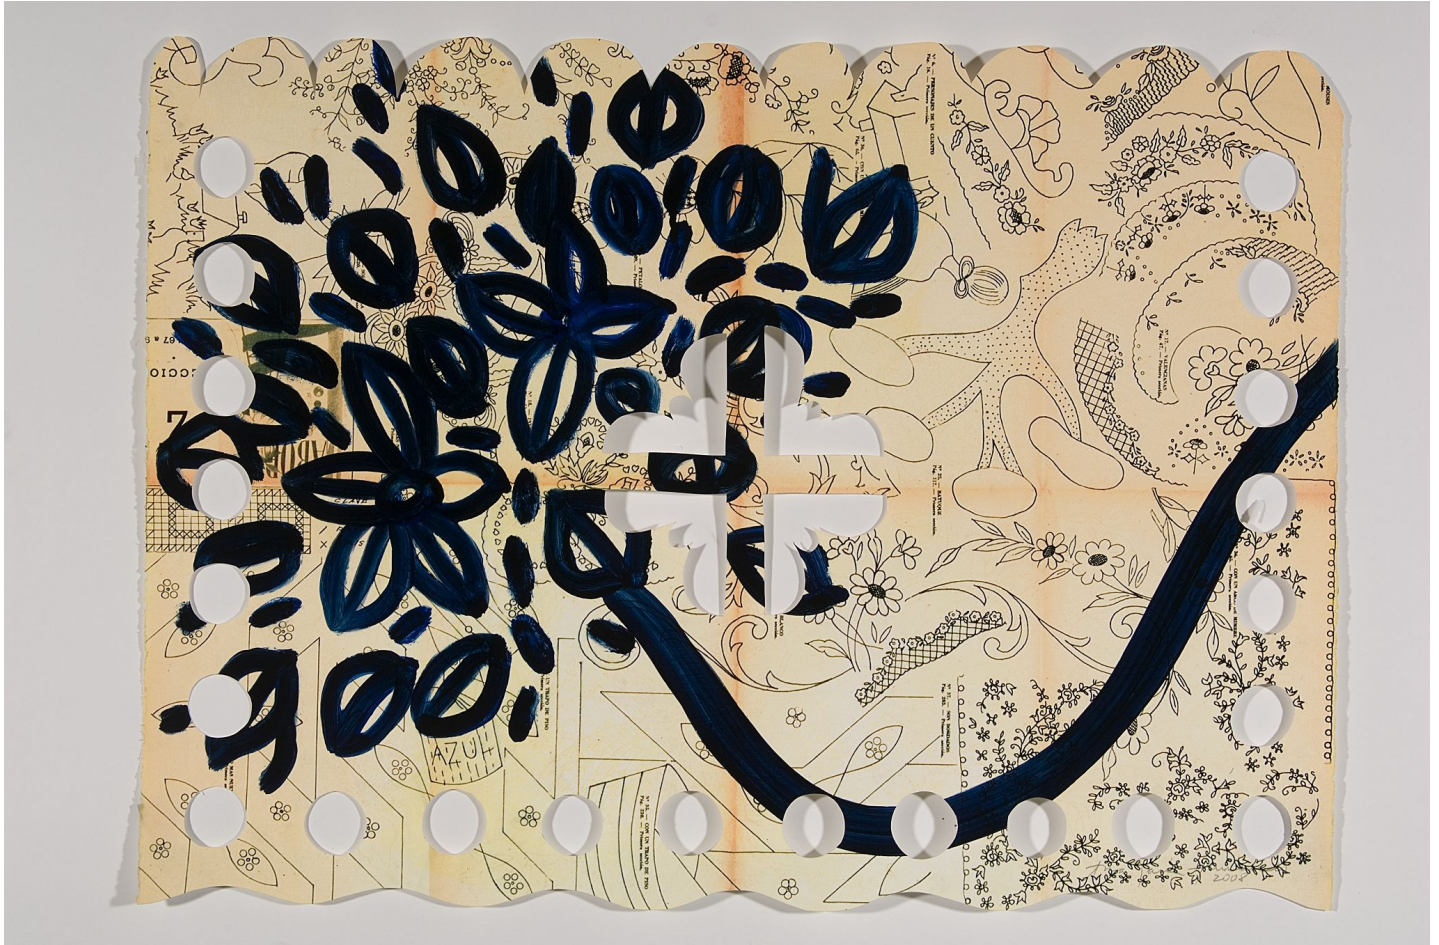

ROBISCHON

ANA MARIA HERNANDO, *LE CEBOLLA DE SHERRY*
acrylic, ink, oil on vintage paper, 22 x 30 in. (55.9 x 76.2 cm)
ANA144