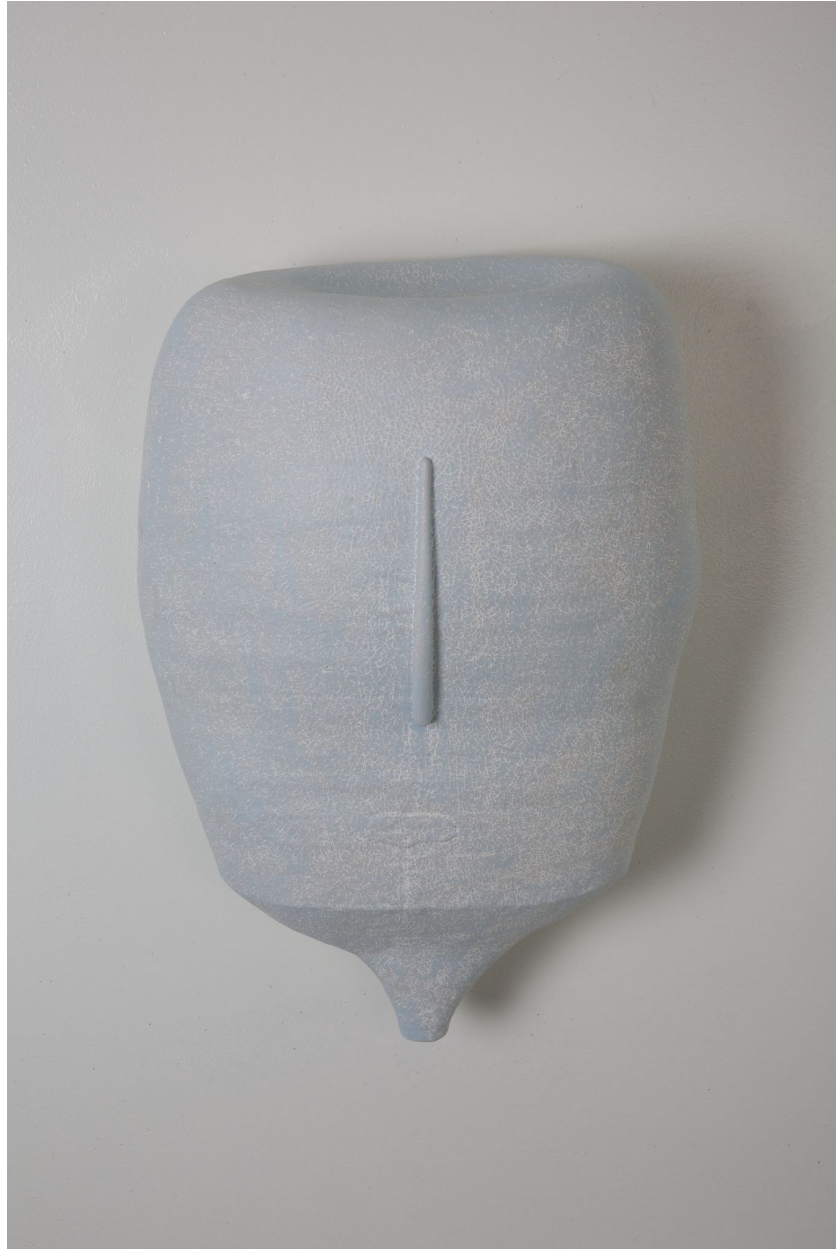

ROBISCHON

SCOTT CHAMBERLIN, *HOVED*
glazed ceramic, 23 x 15 x 12 in. (58.4 x 38.1 x 30.5 cm)
SC082