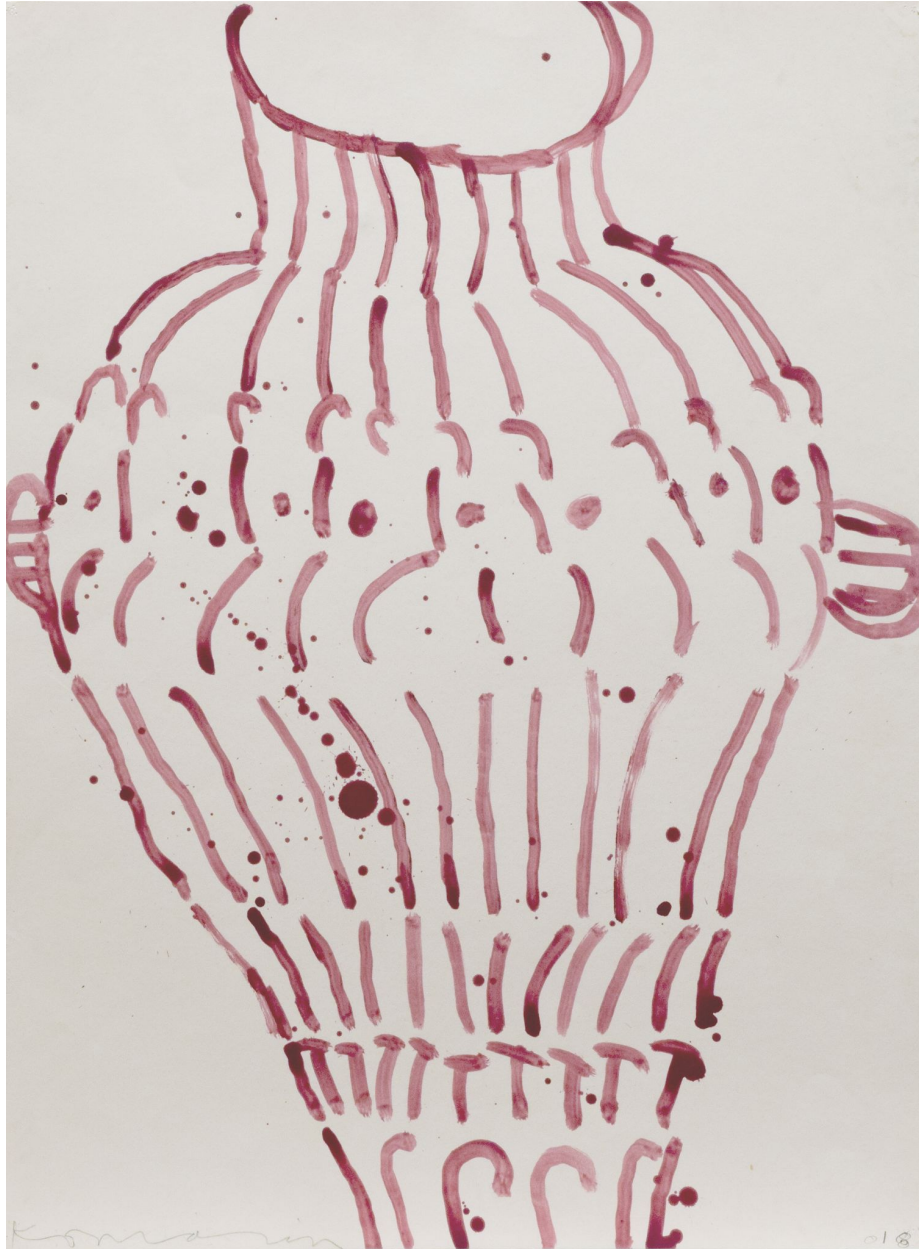

ROBISCHON

GARY KOMARIN, *VESSEL*
acrylic on paper, 30 x 22 in. (76.2 x 55.9 cm)
GK080