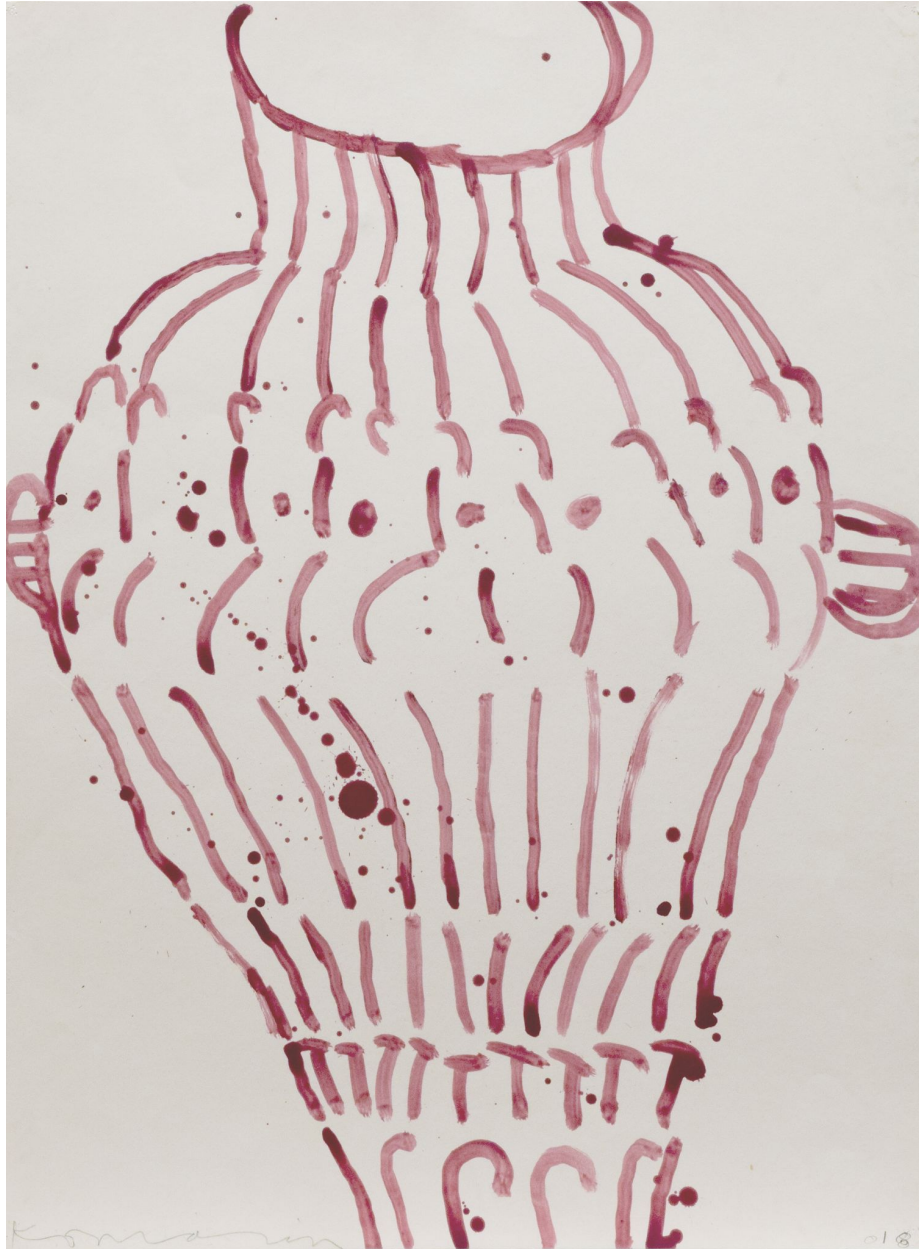

# ROBISCHON

GARY KOMARIN, *VESSEL*  
acrylic on paper, 30 x 22 in. (76.2 x 55.9 cm)  
GK080