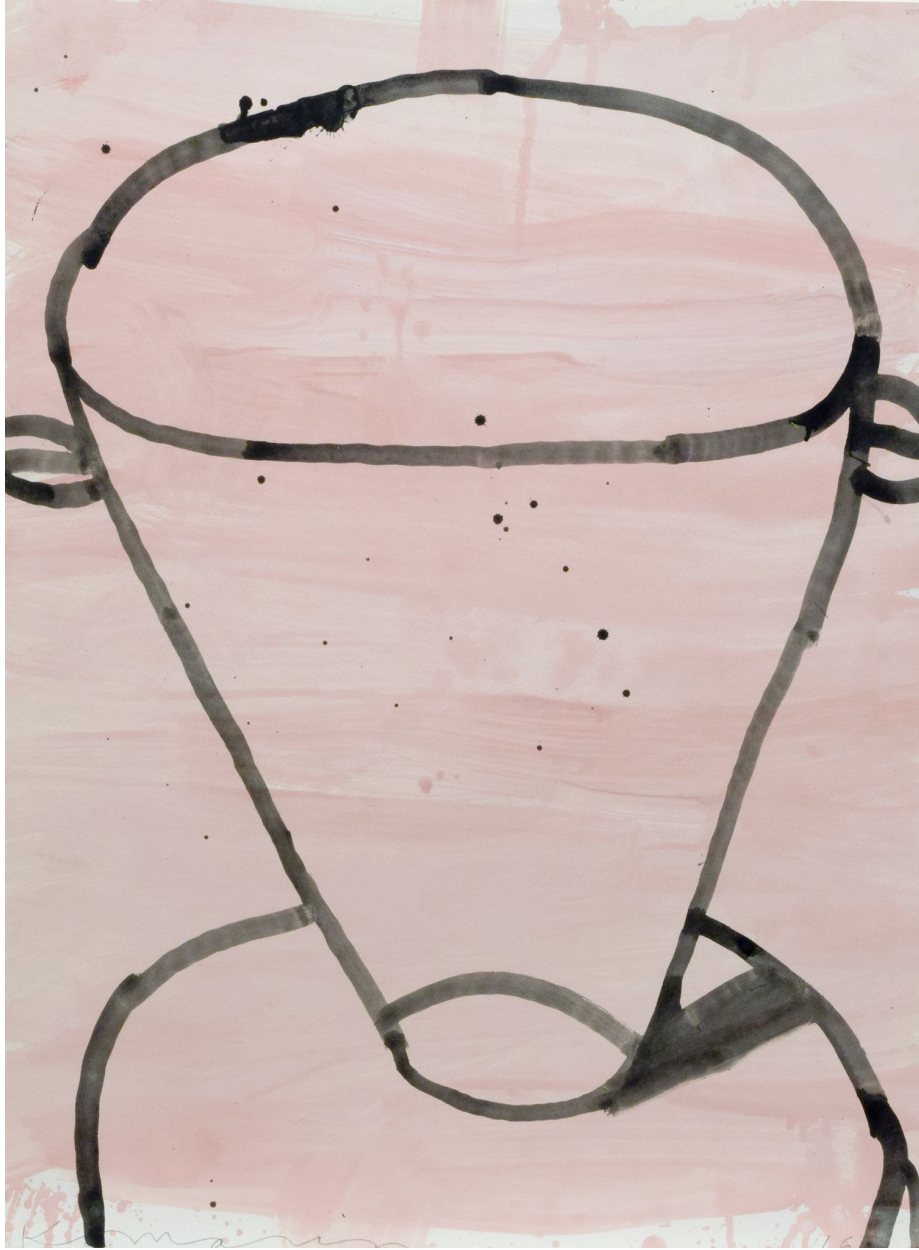

ROBISCHON

GARY KOMARIN, *VESSEL*
acrylic on paper, 30 x 22 in. (76.2 x 55.9 cm)
GK083