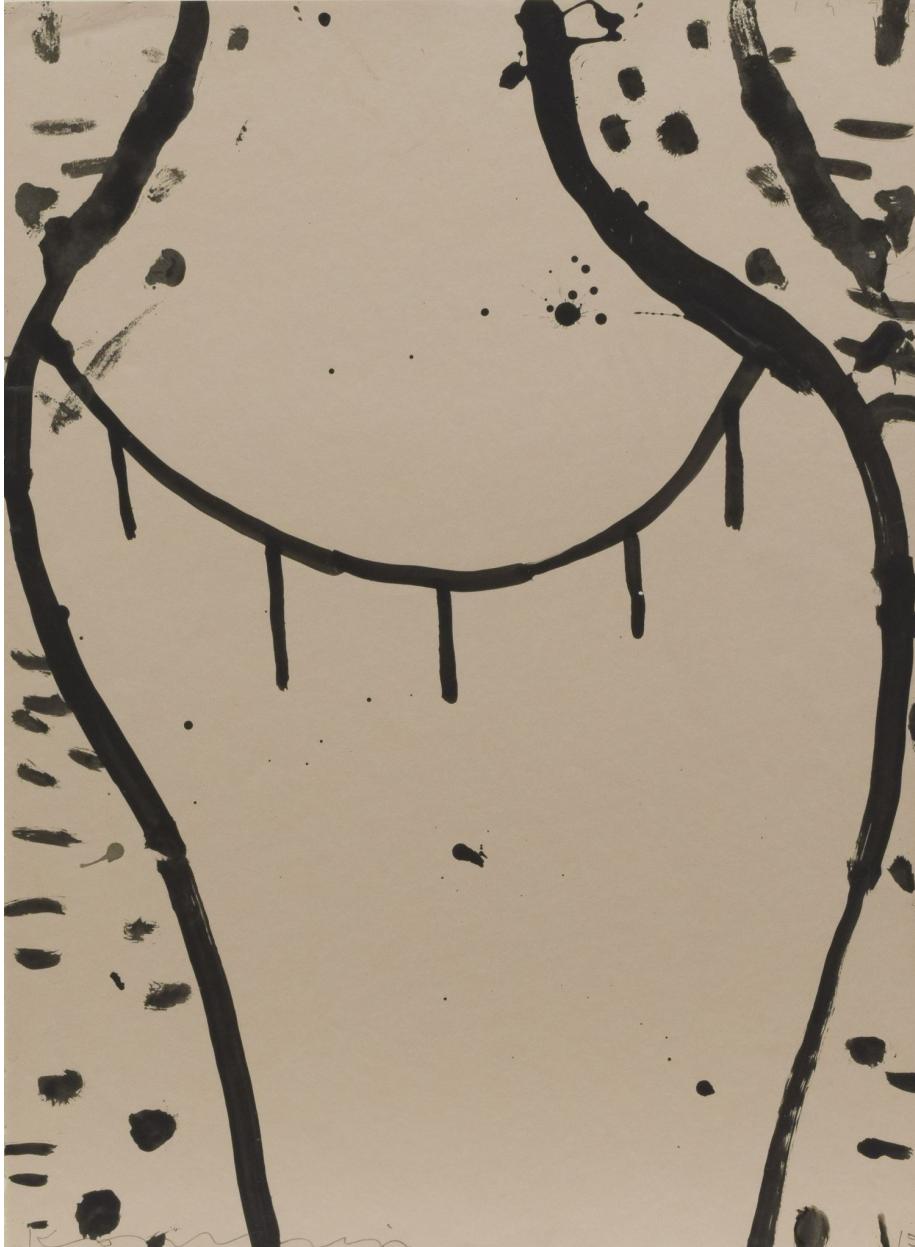

ROBISCHON

GARY KOMARIN, *VESSEL*
acrylic on paper, 30 x 22 in. (76.2 x 55.9 cm)
GK091