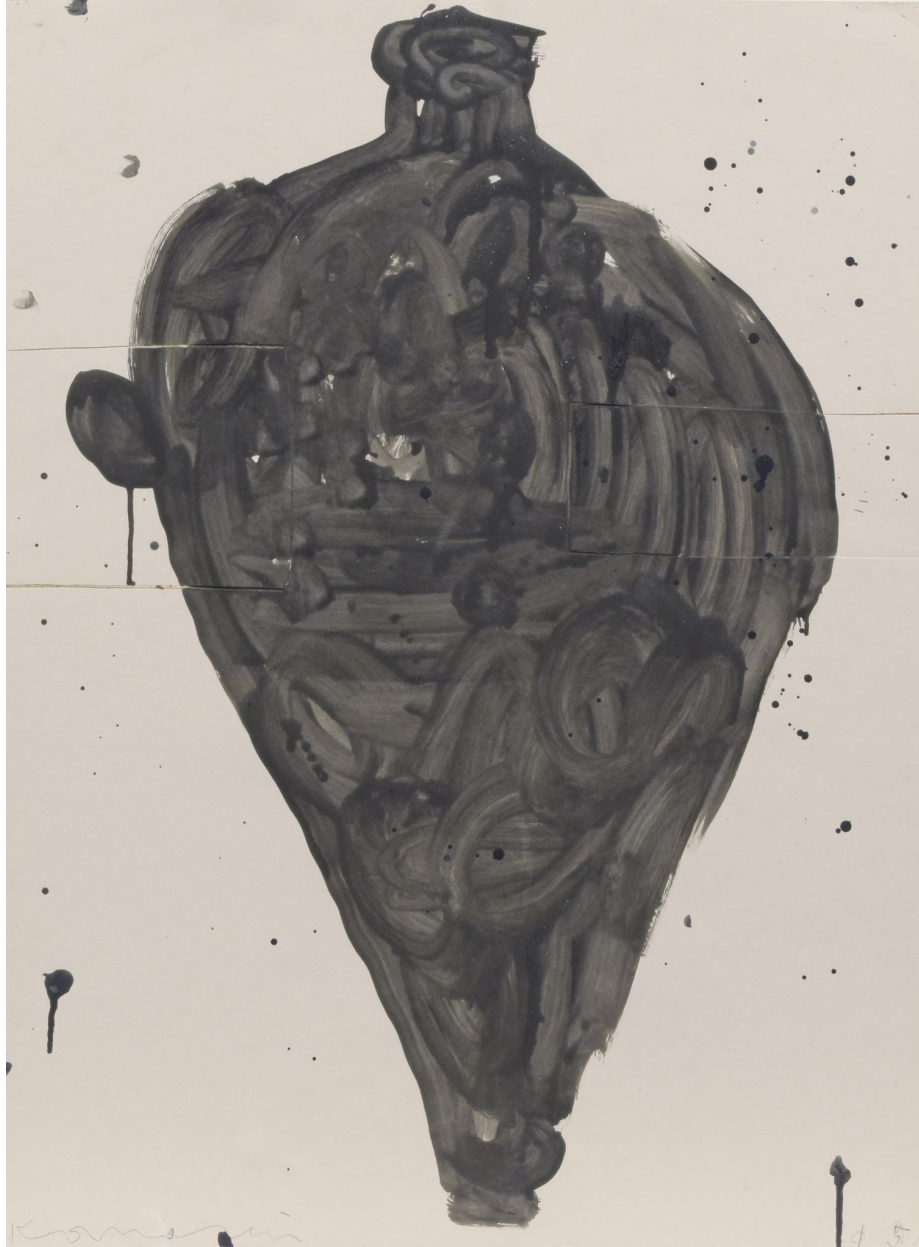

# ROBISCHON

GARY KOMARIN, *VESSEL*  
acrylic on paper, 30 x 22 in. (76.2 x 55.9 cm)  
GK082