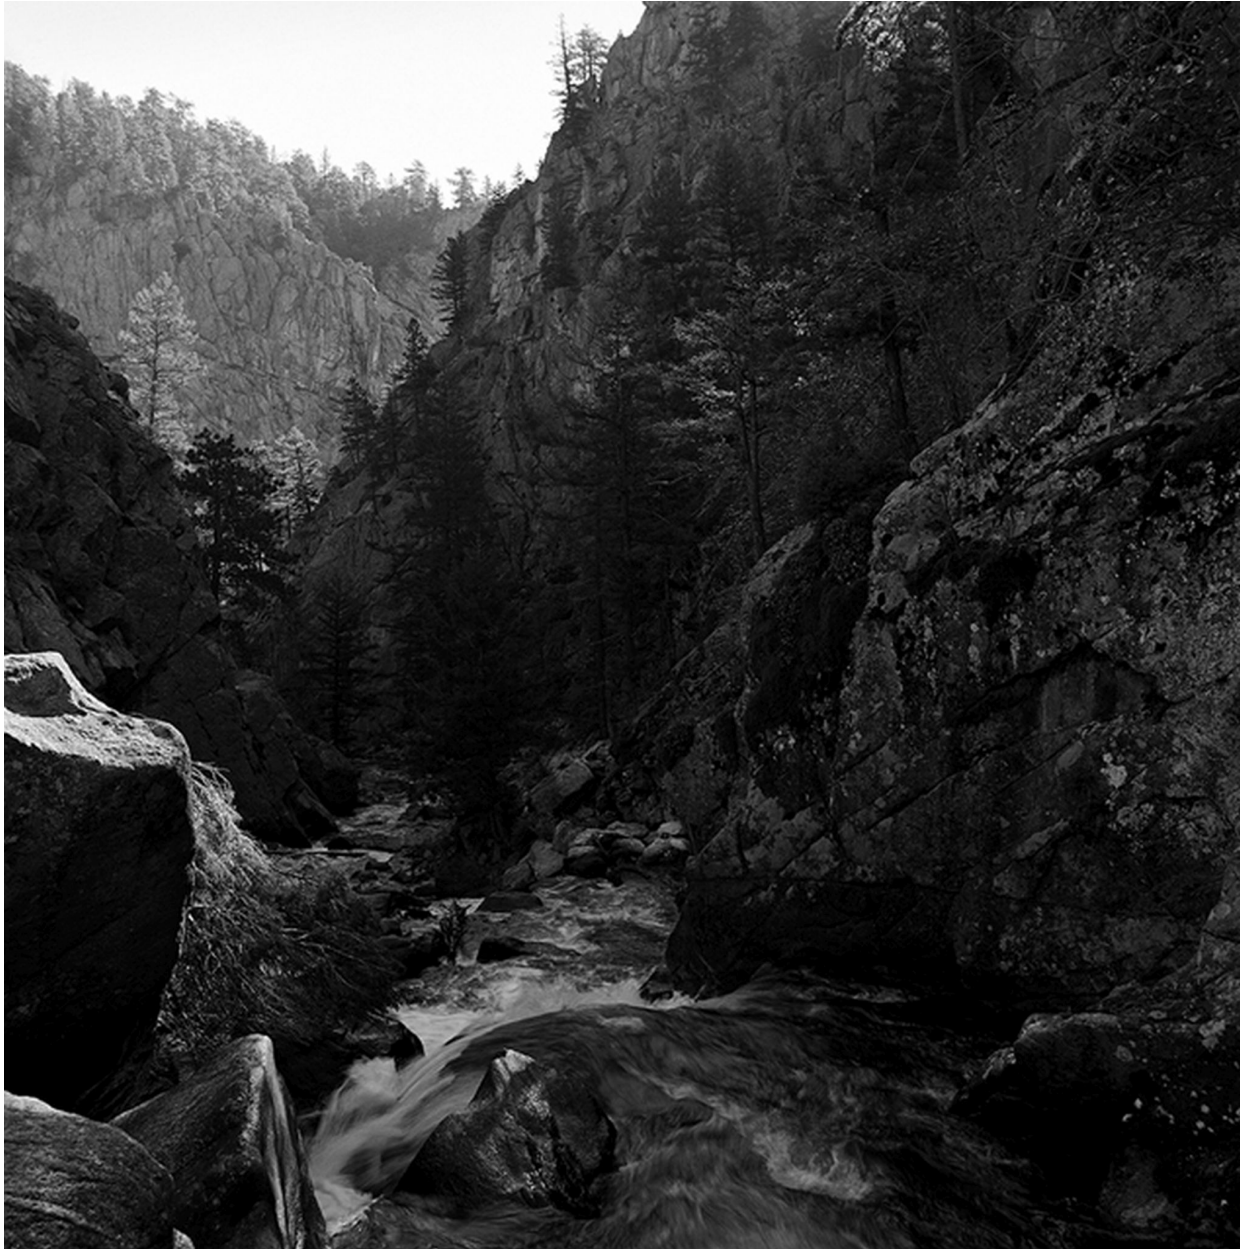

ROBISCHON

RICHARD VAN PELT, *SHADOW CANYON, BOULDER CREEK, COLORADO*
pigment print, 20 x 20 in. (50.8 x 50.8 cm)
RVP014