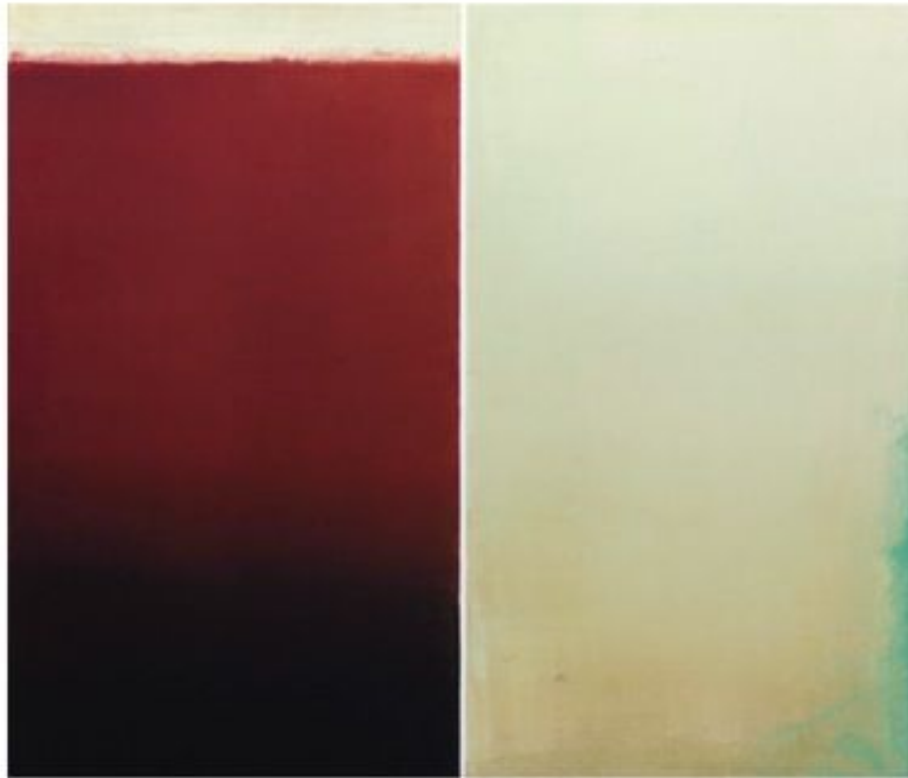

ROBISCHON

BETTY MERKEN, *COUPLET #07-15-32*
Oil monotype on Rives BFK paper, 20 x 23 in. (50.8 x 58.4 cm)
MER020