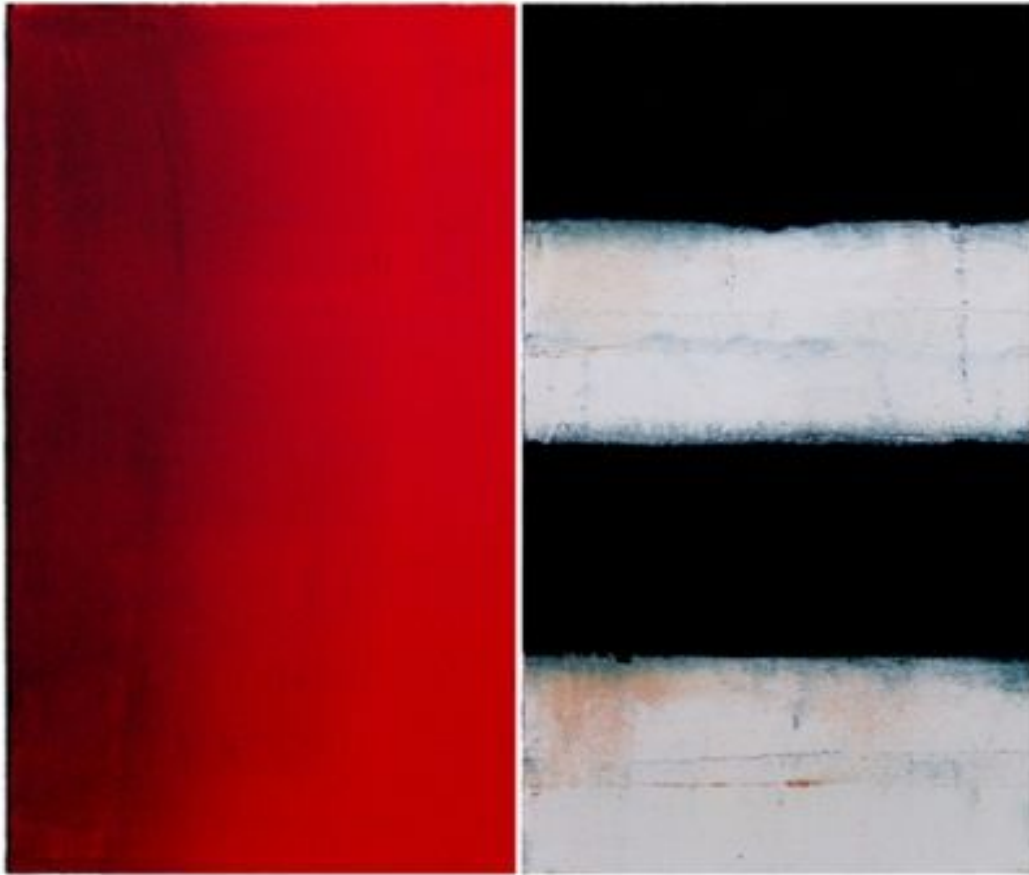

ROBISCHON

BETTY MERKEN, *LEITMOTIF #10-07-18*
Oil monotype on Rives BFK paper, 21 x 24 in. (53.3 x 61 cm)
MER022