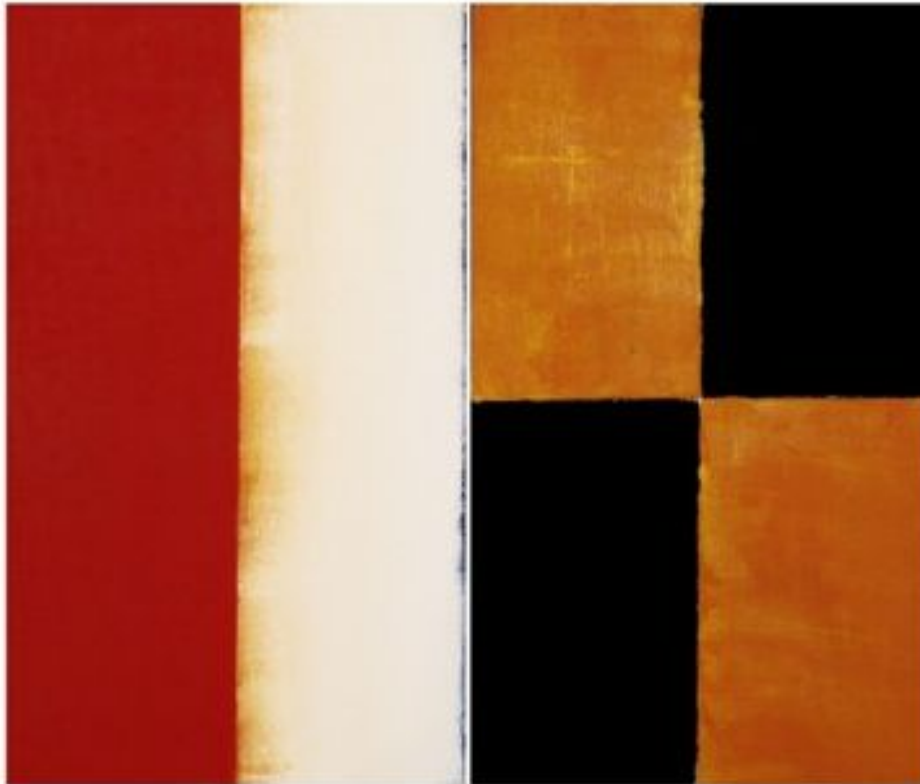

ROBISCHON

BETTY MERKEN, *PARALLEL STRUCTURE #09-07-15*
Oil monotype on Rives BFK paper, 21 x 24 in. (53.3 x 61 cm)
MER027