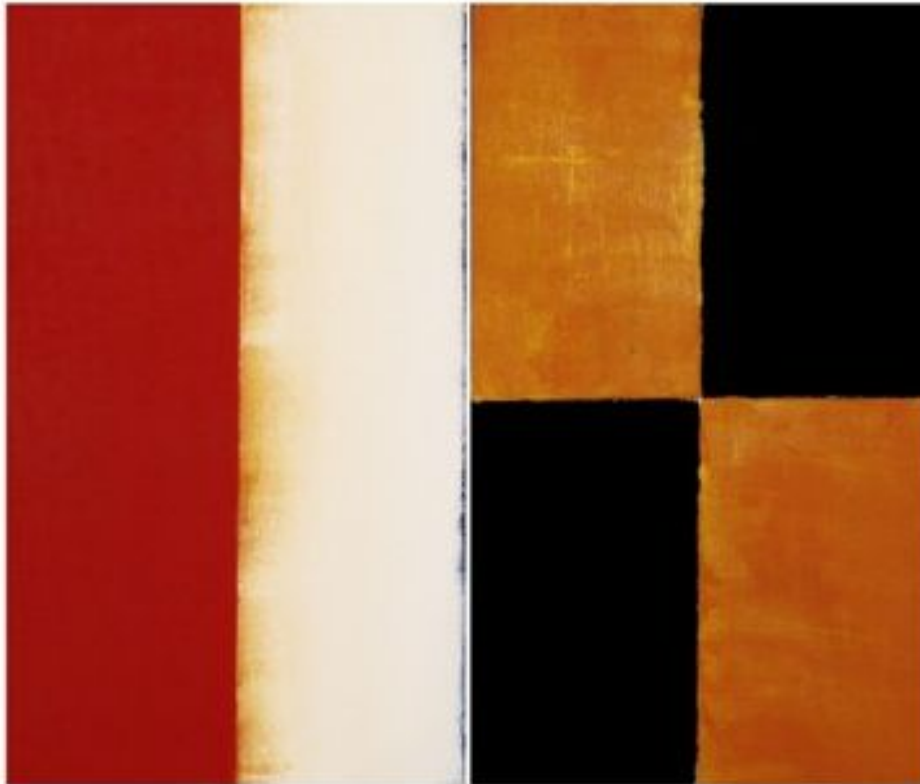

# ROBISCHON

BETTY MERKEN, *PARALLEL STRUCTURE #09-07-15*  
Oil monotype on Rives BFK paper, 21 x 24 in. (53.3 x 61 cm)  
MER027